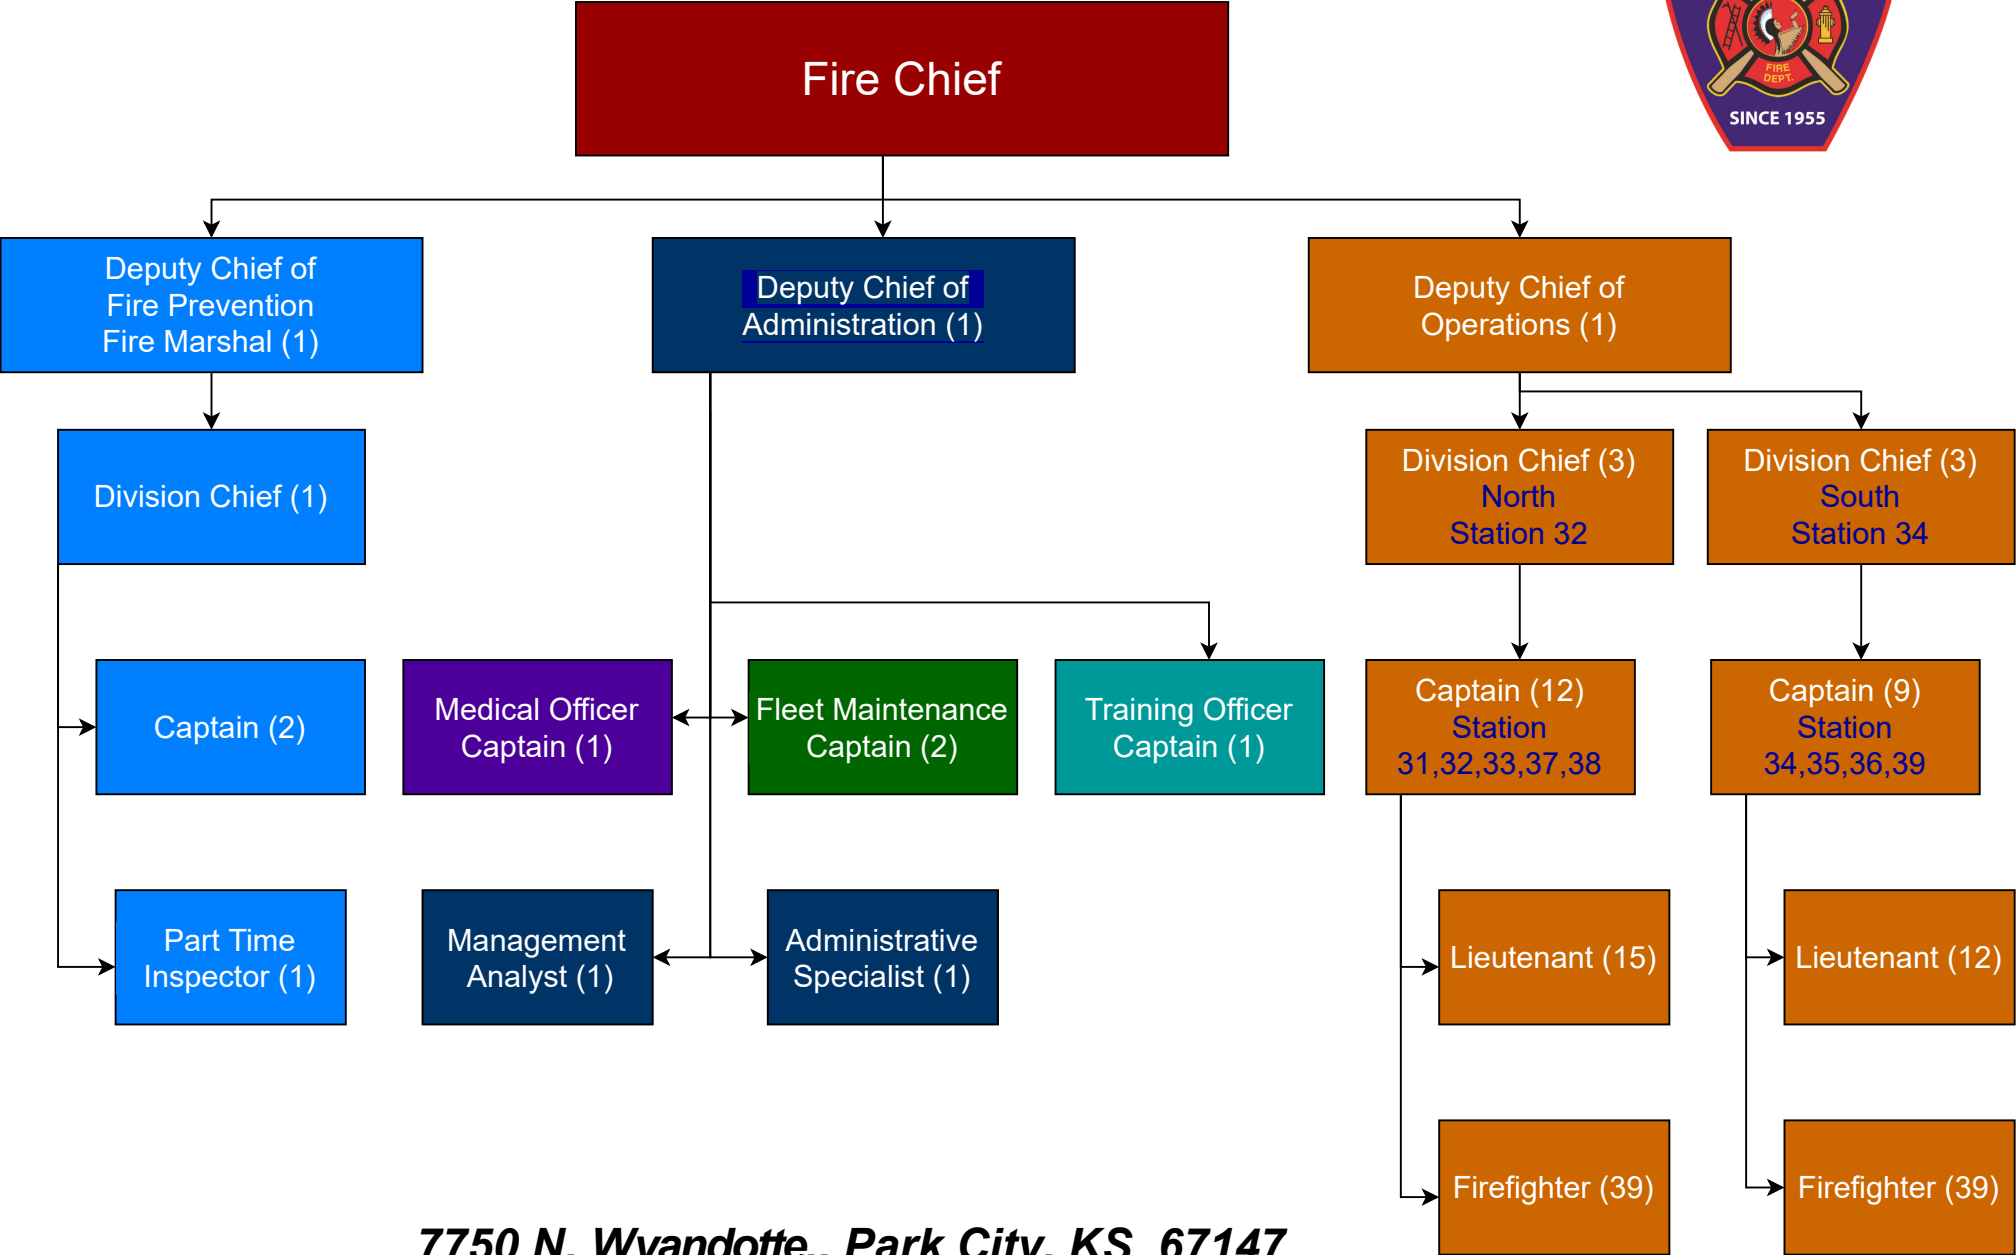

Sedgwick County Fire District 1

7750 N. Wyandotte., Park City, KS 67147
 316.660.FIRE (3473)
sedgwickcounty.org/fire