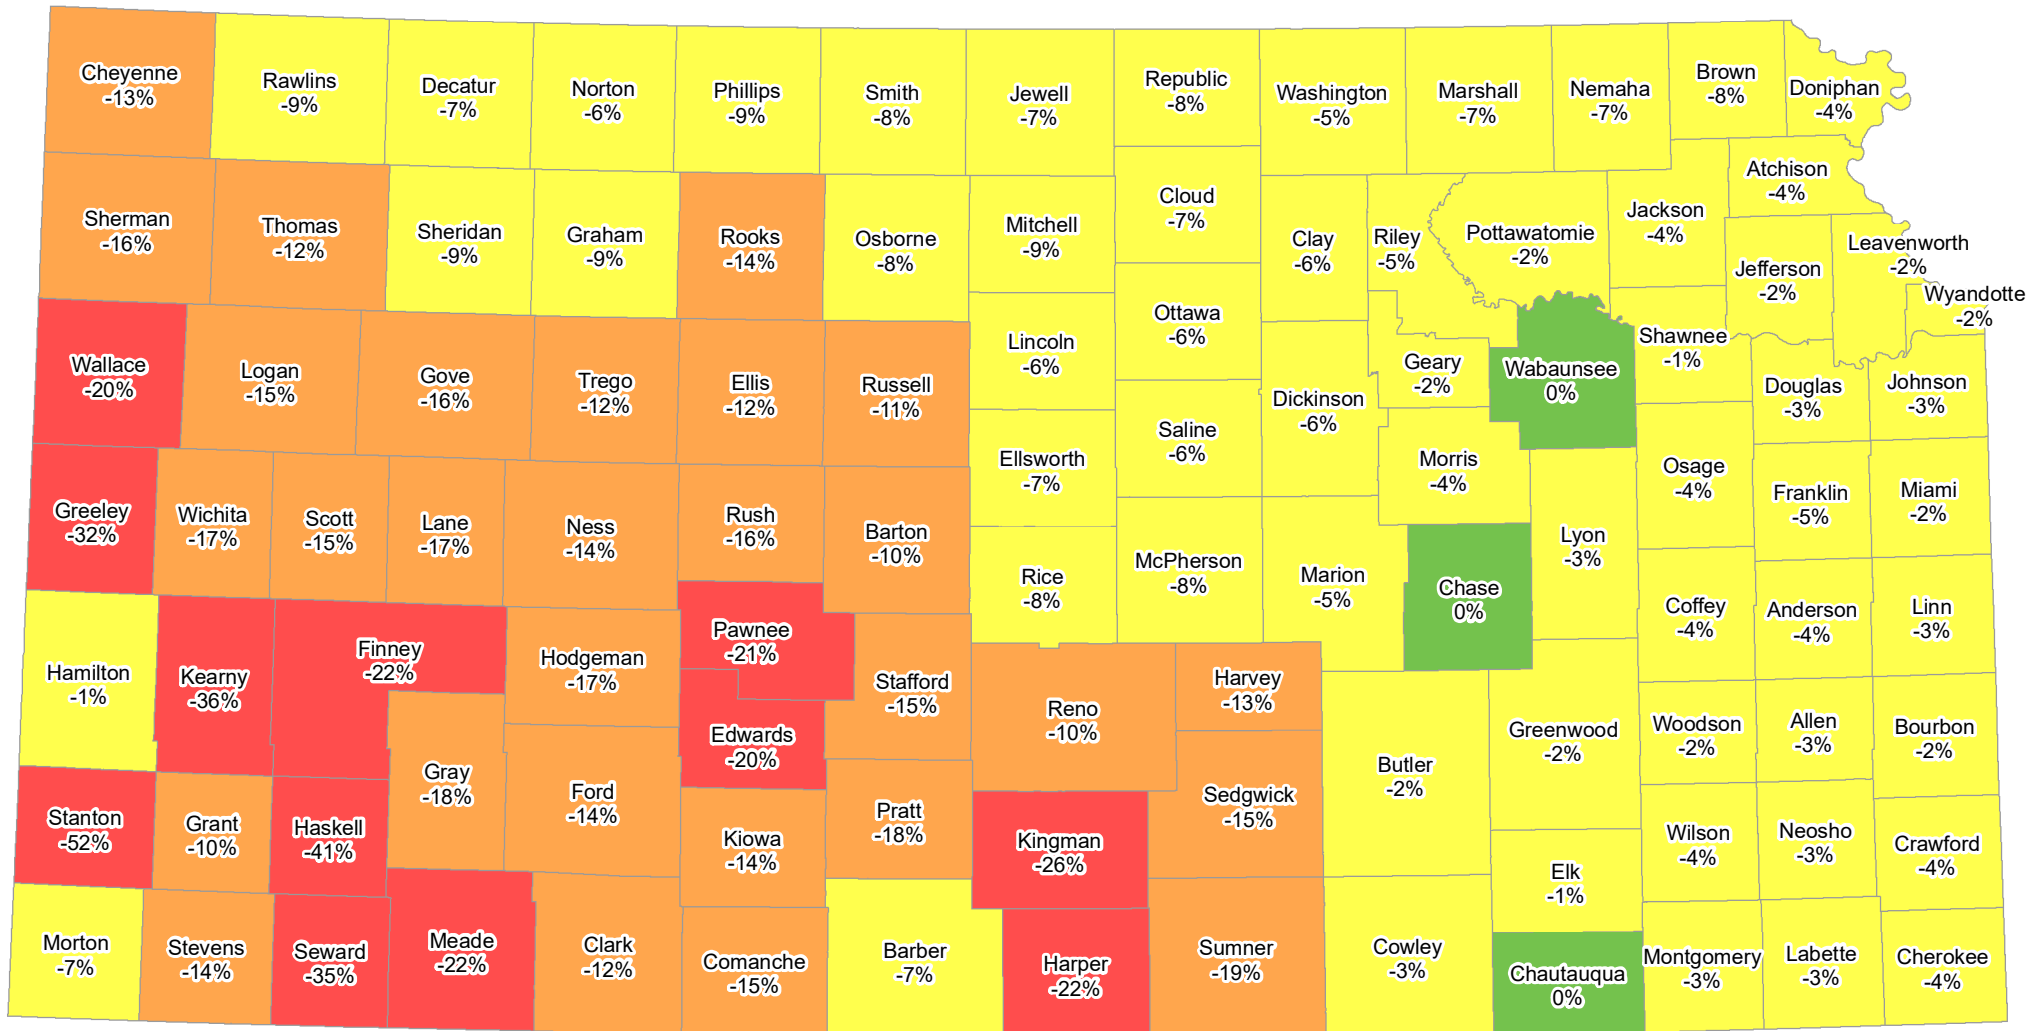

Agricultural Land Values Change from 2023 to 2024

*The number represents the weighted average value change for all land types in the county (dryland, irrigated land, native grass, and tame grass)

% Change

(# of Counties)

February 22, 2024