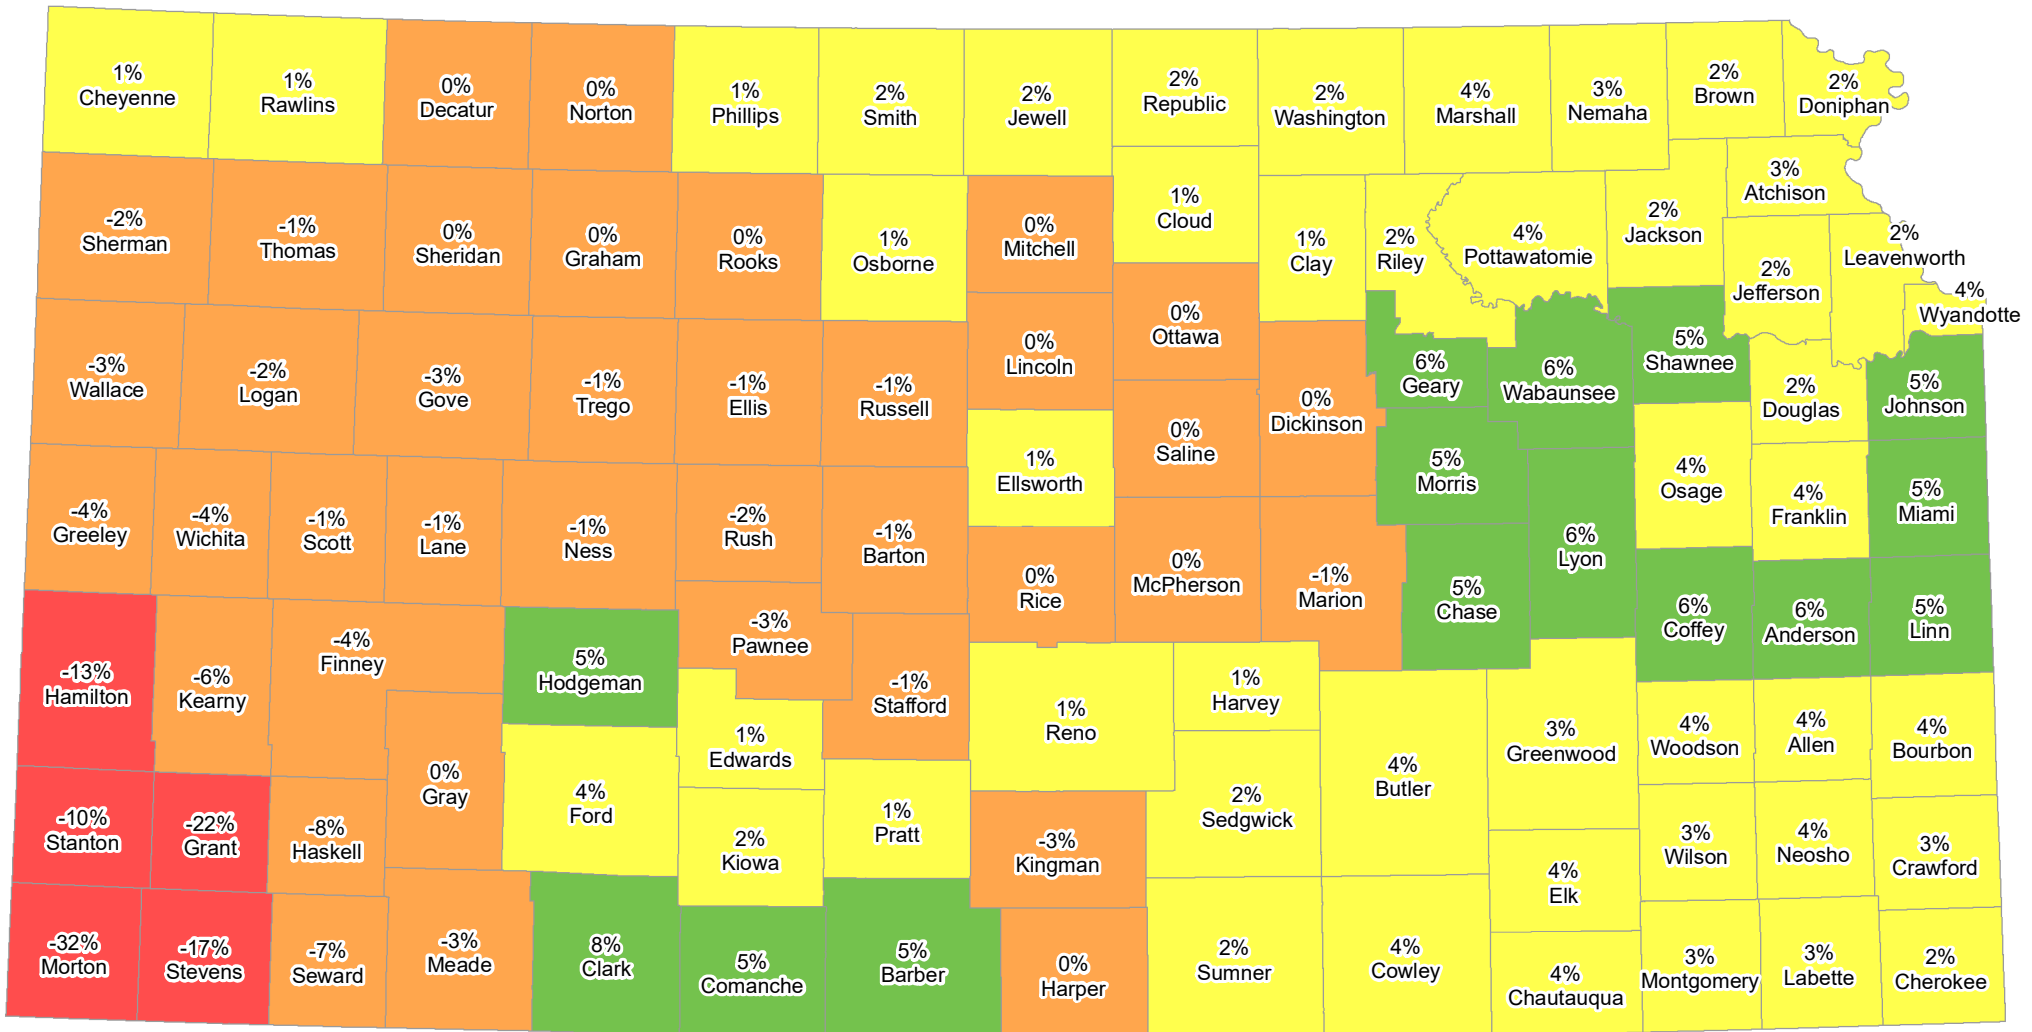

# Agricultural Land Values Change from 2020 to 2021

The data used in this map comes from the Property Valuation Division - Kansas Dept of Revenue

% Change

(# of Counties)

February 17th, 2021