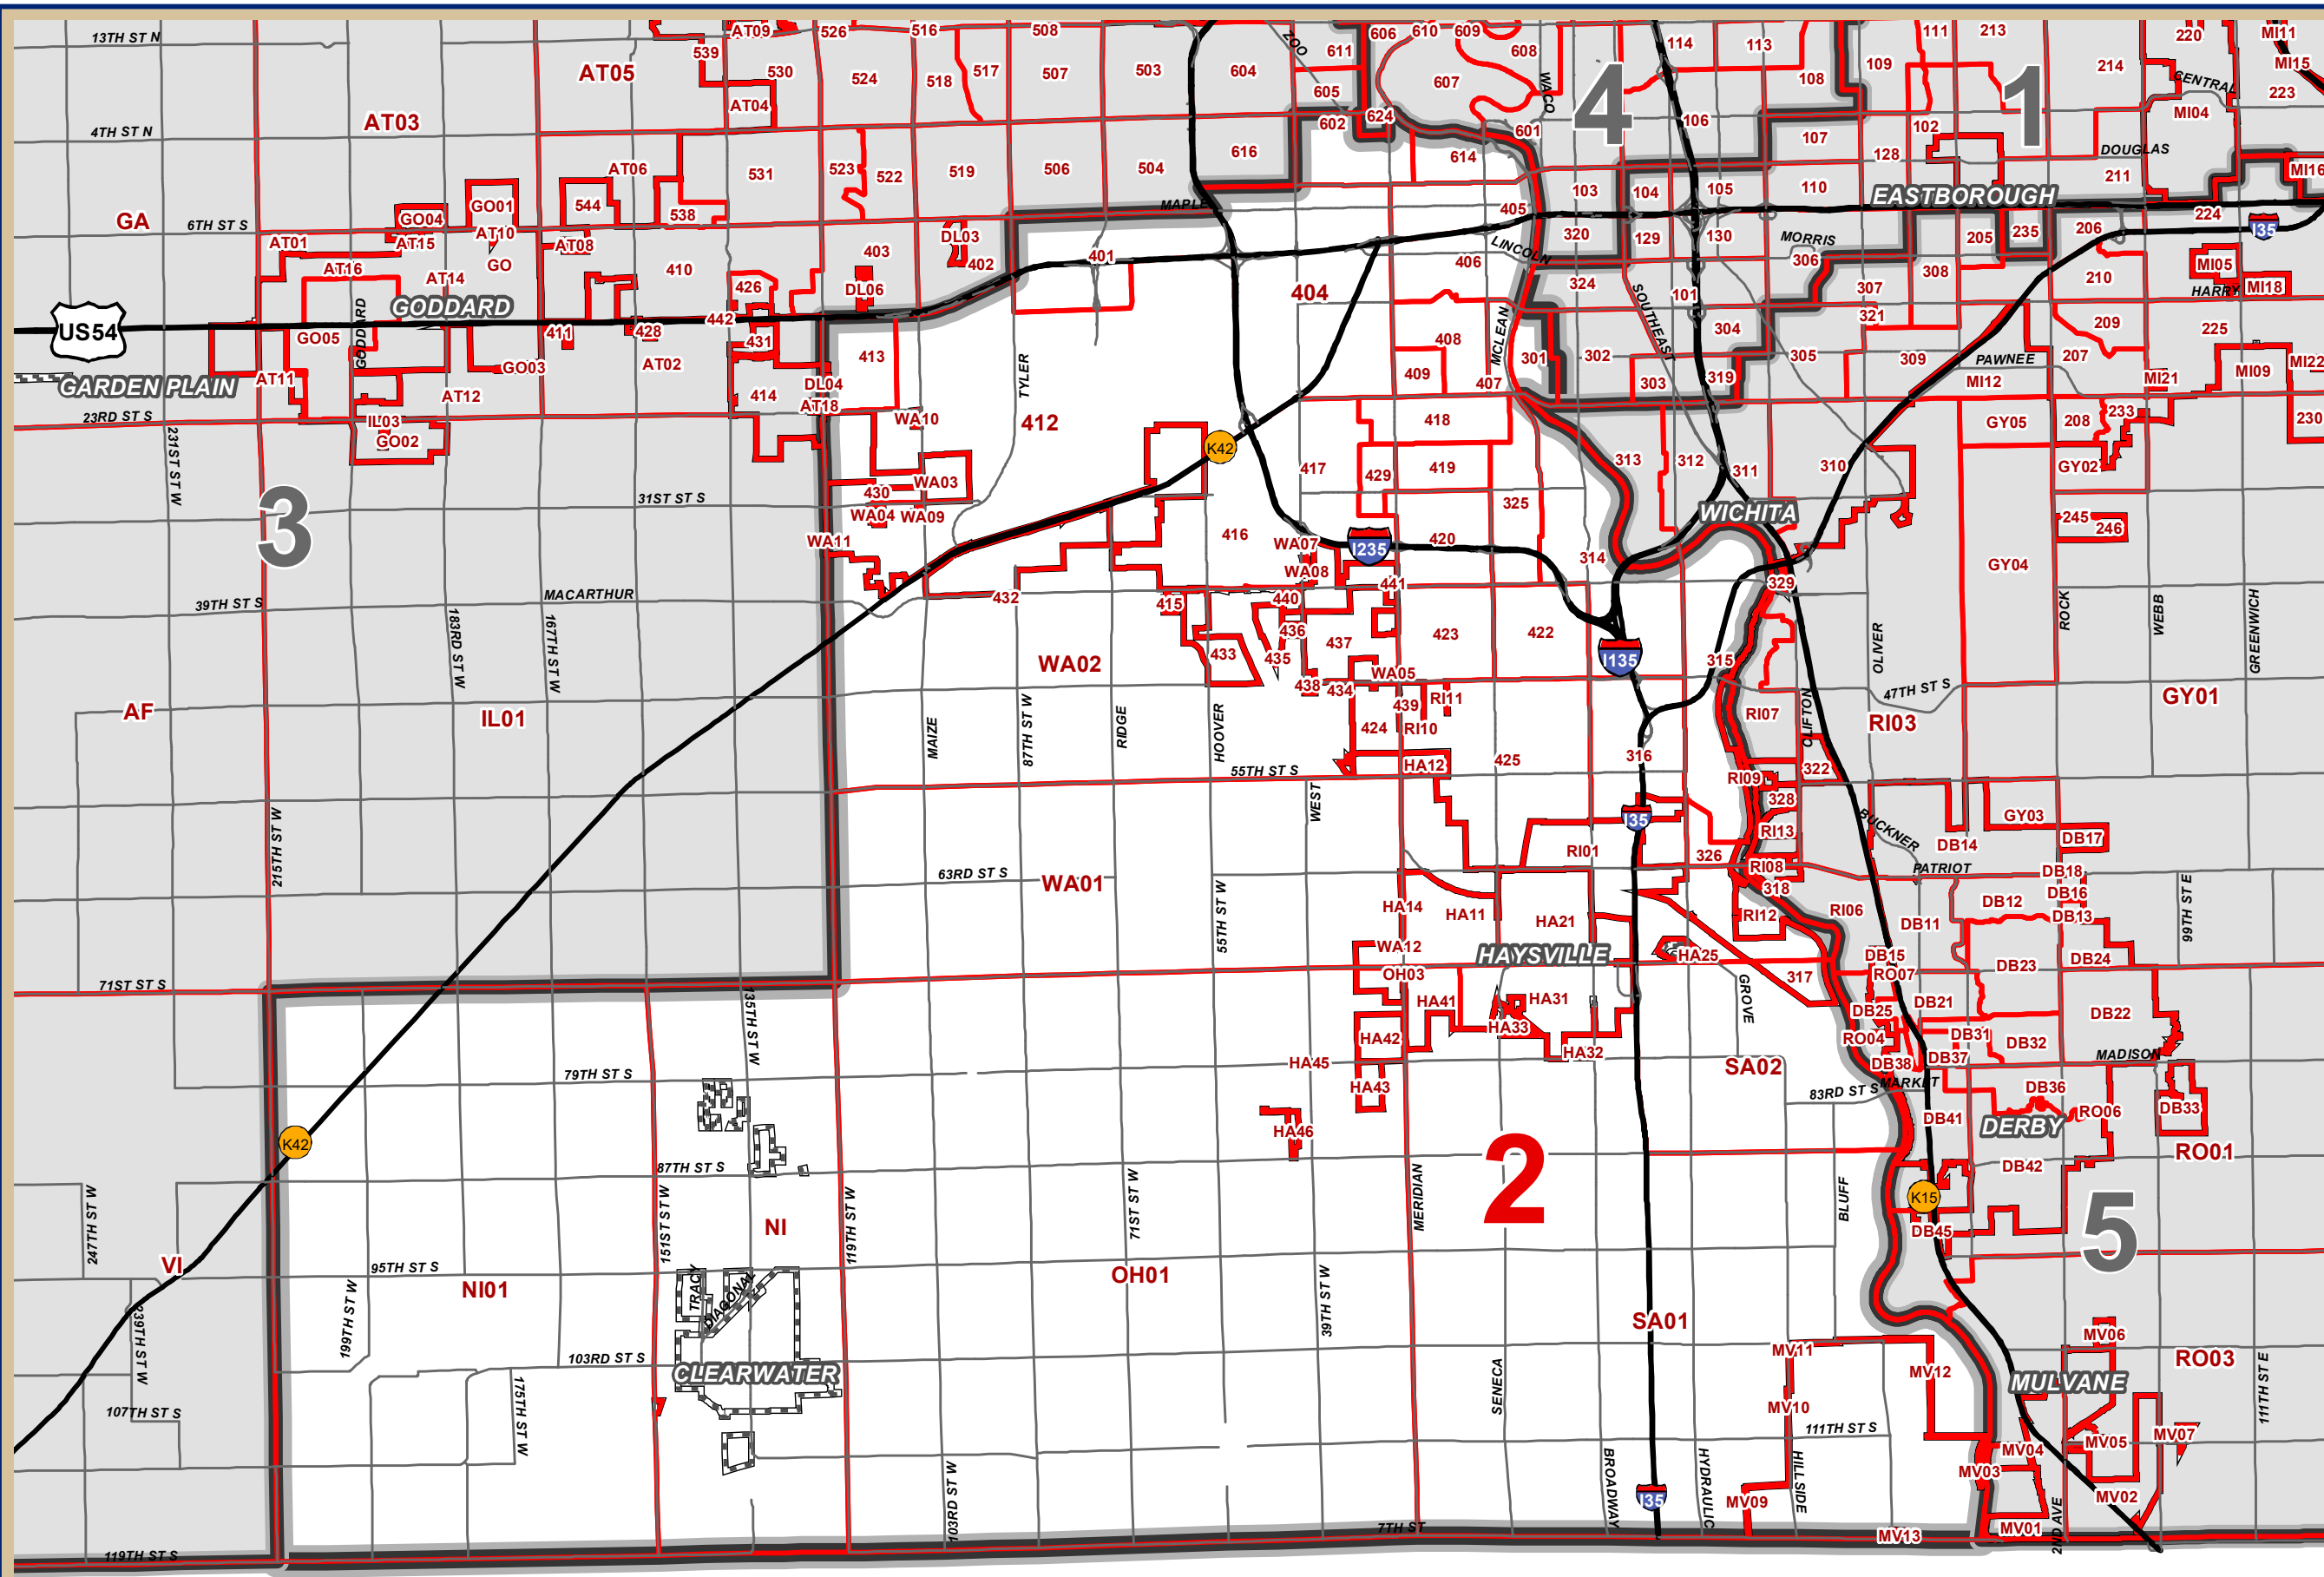

County Commission District 2 Voter Precincts

Sedgwick County, Kansas

It is understood that the Sedgwick County GIS, Division of Information and Operations, has no indication or reason to believe that there are inaccuracies in information incorporated in the base map. The GIS personnel make no warranty or representation, either expressed or implied, with respect to the information or the data displayed.