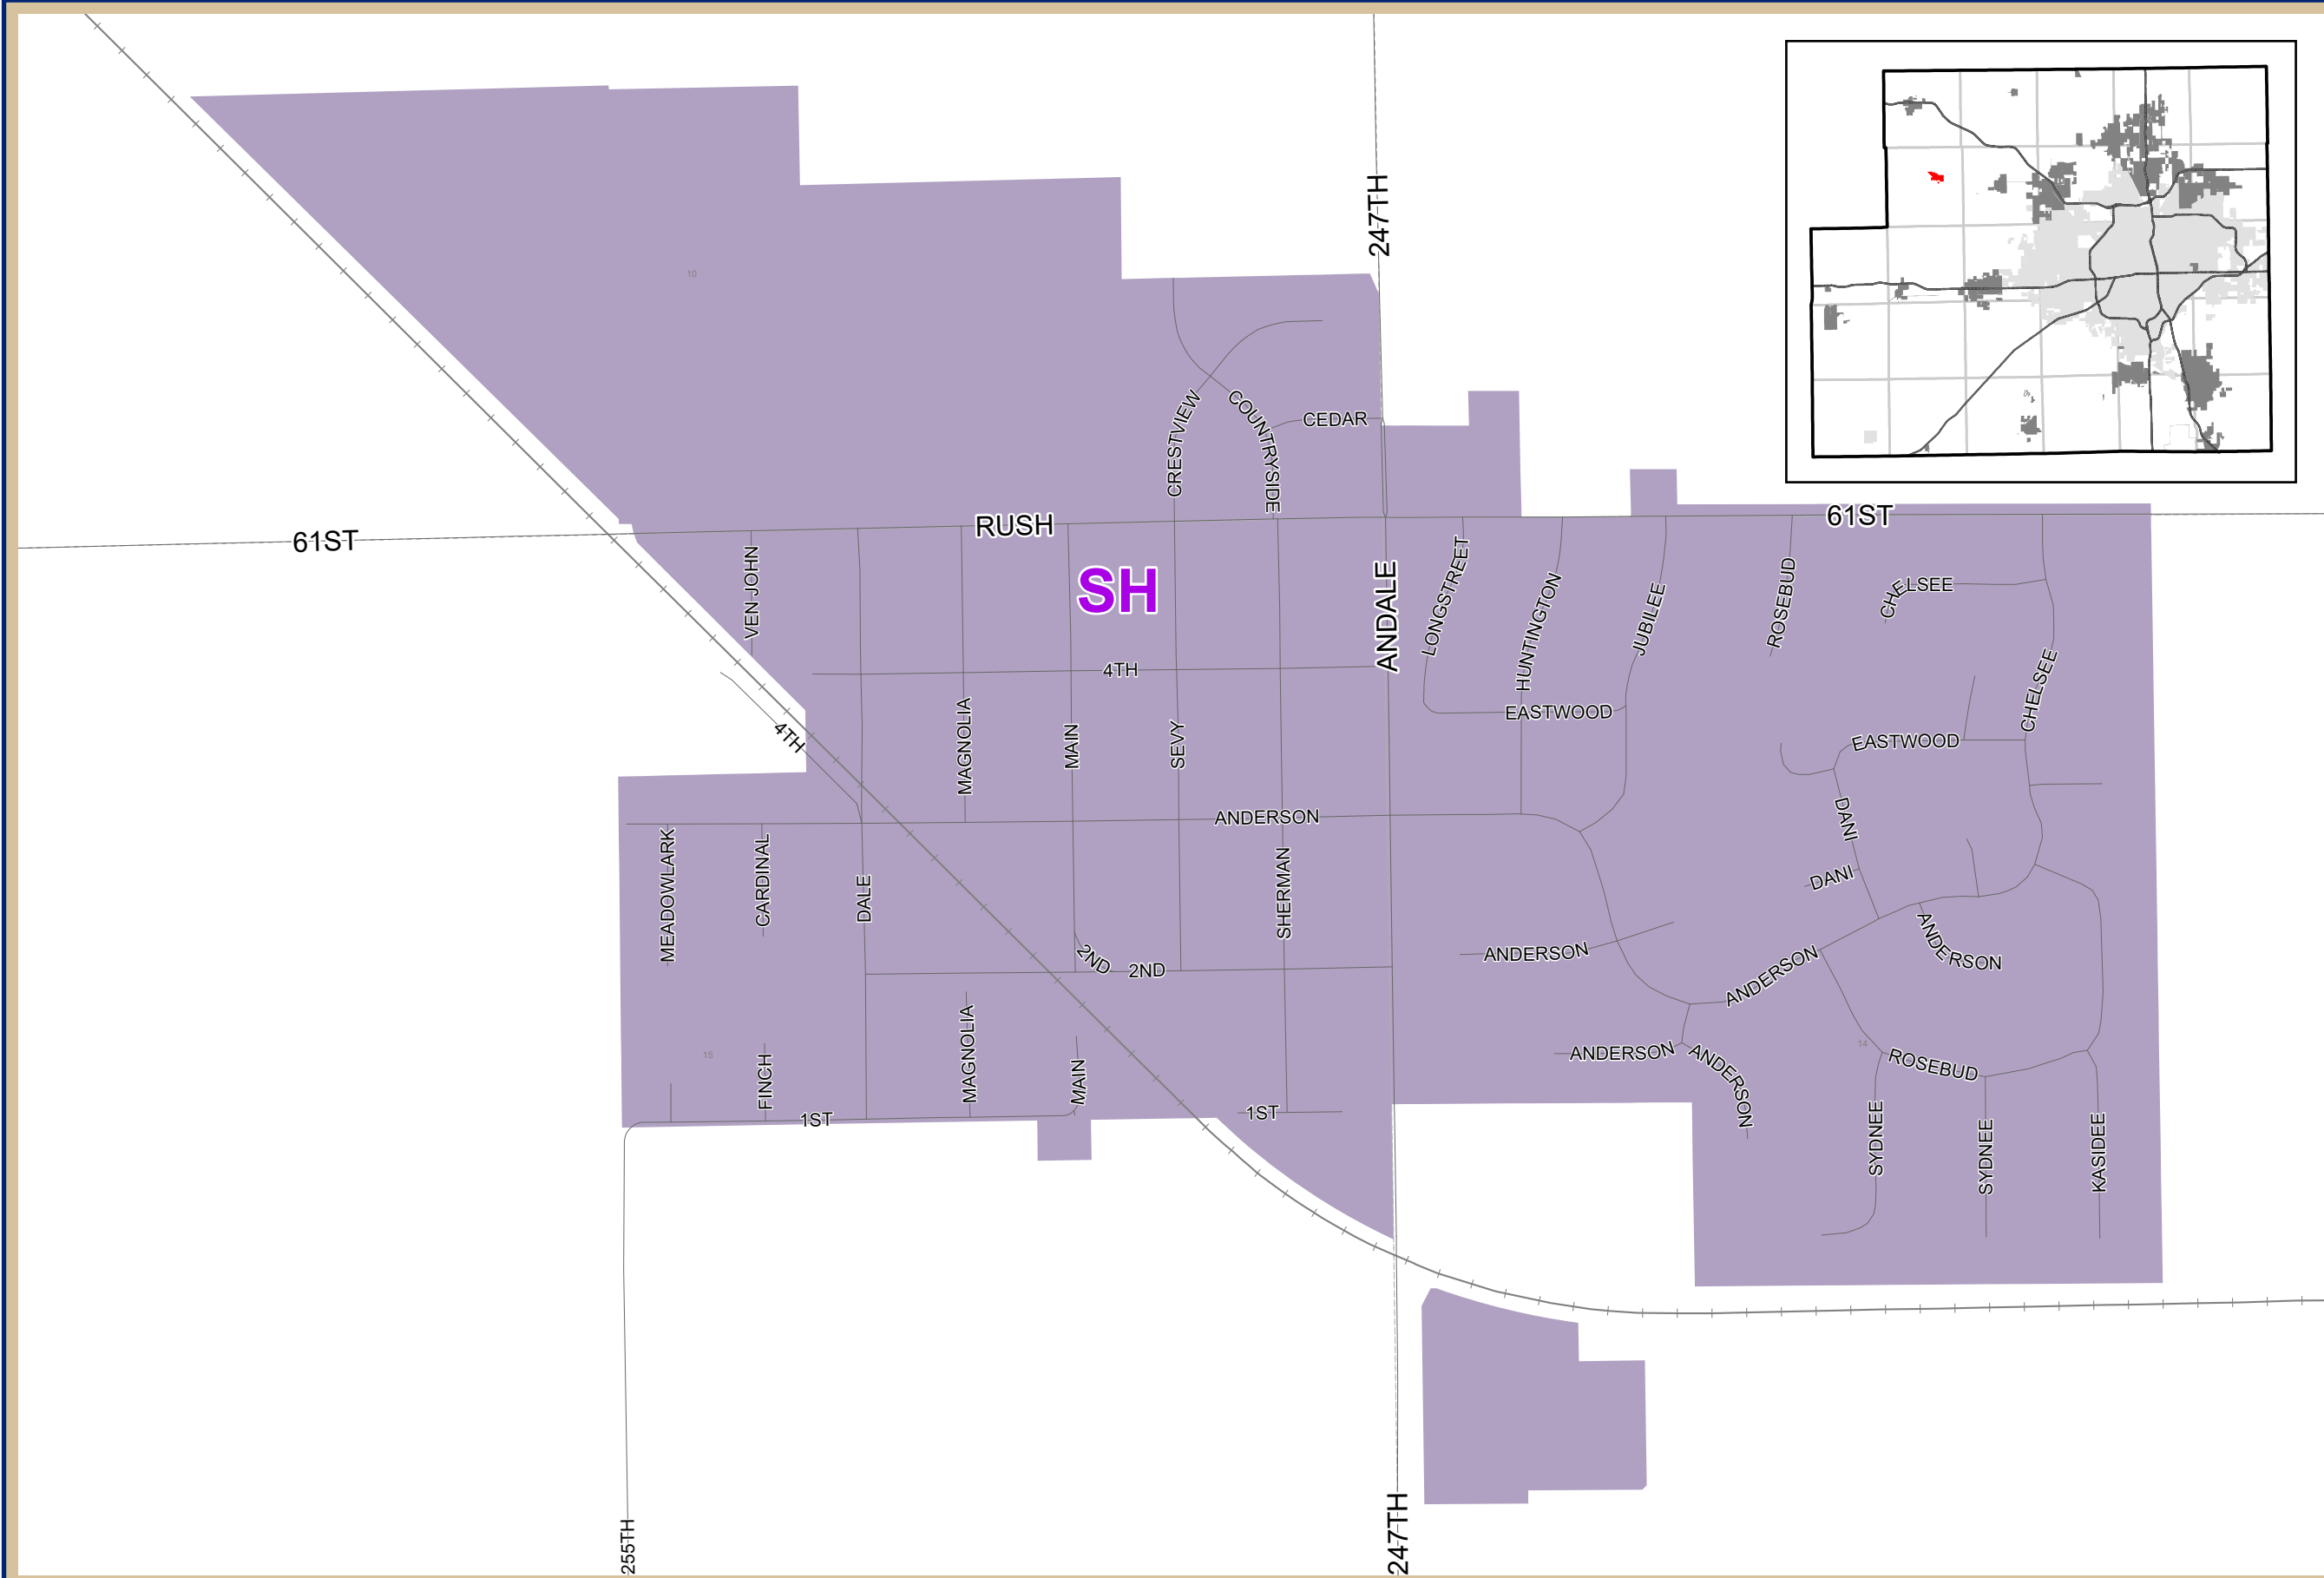

City of Andale

Sedgwick County, Kansas

Legend

- Voter Precincts
- Townships
- Sections
- Roads
- Railroads
- Water Bodies
- Andale

Date: 6/4/2024

It is understood that the Sedgwick County GIS, Division of Information and Operations, has no indication or reason to believe that there are inaccuracies in information incorporated in the base map.

The GIS personnel make no warranty or representation, either expressed or implied, with respect to the information or the data displayed.

Note: City council members are elected at large.
Entire city lies within a single voter precinct (SH).

© 2024 Sedgwick County Kansas Government. All rights reserved.
File: X:\maps\quarterly_maps_arcpro\Elections.aprx