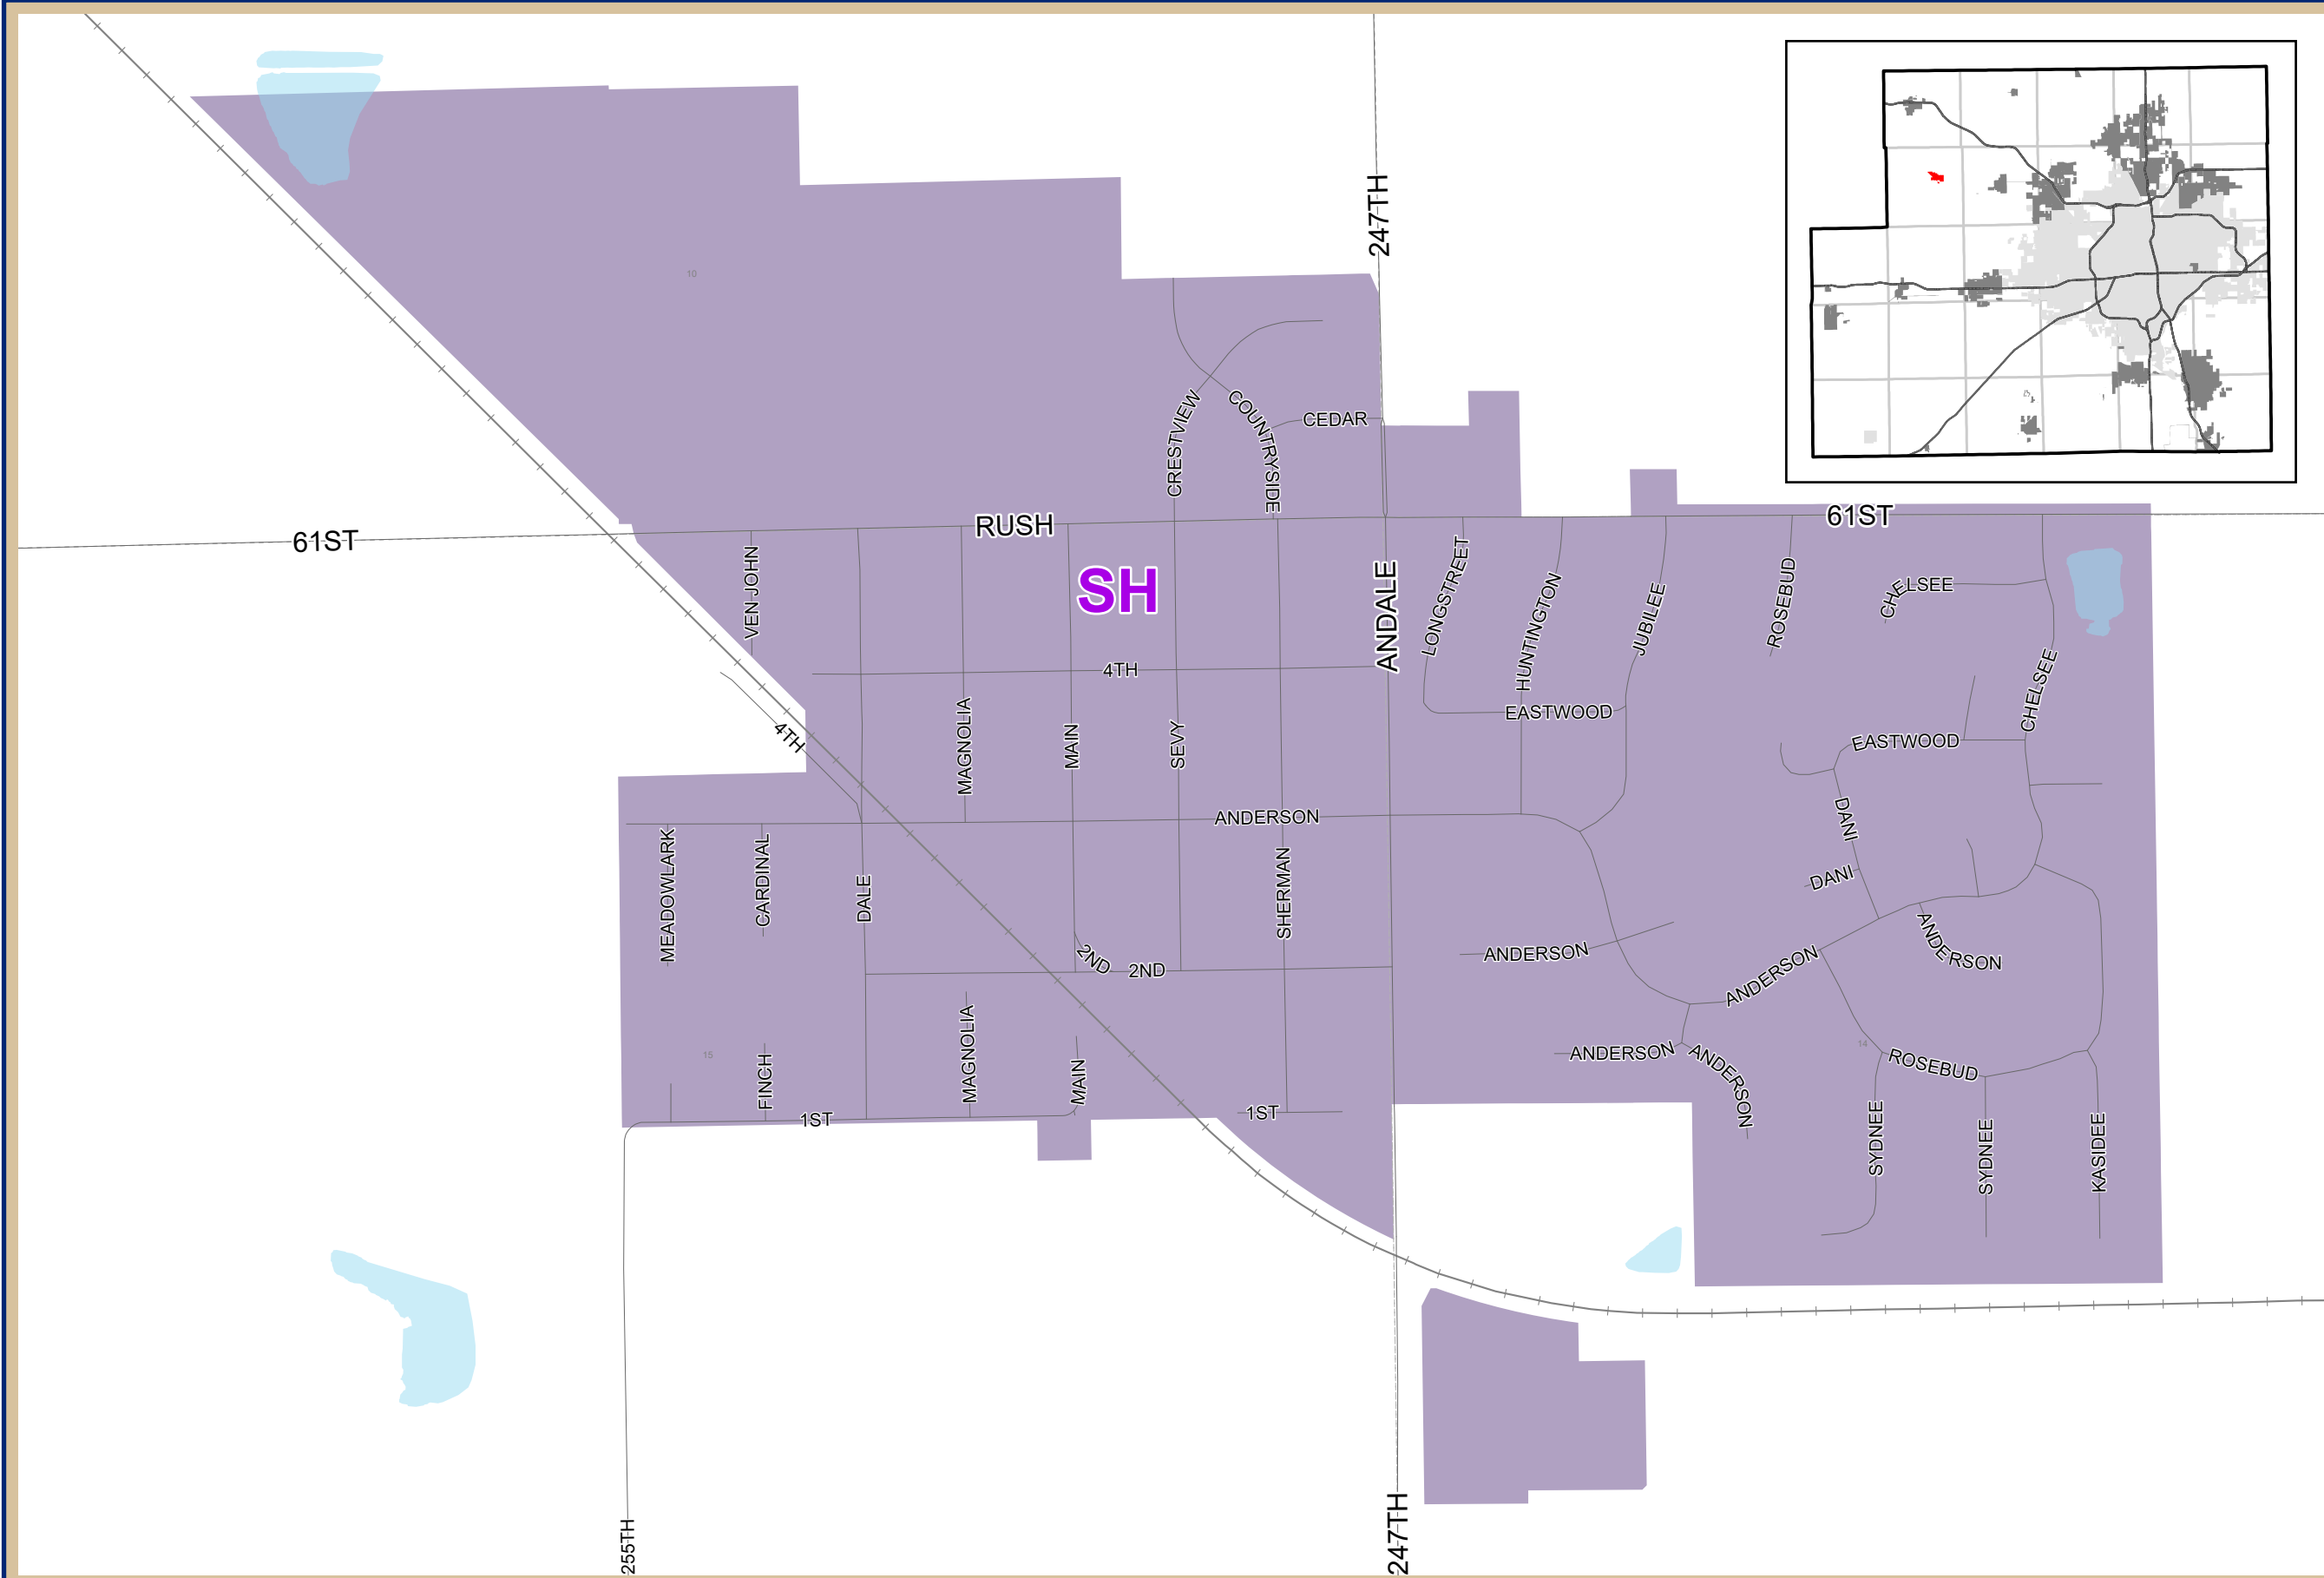

City of Andale

Sedgwick County, Kansas

Legend

- Voter Precincts
- Townships
- Sections
- Roads
- Railroads
- Rivers
- Water Bodies
- Andale

Date: 3/4/2023

It is understood that the Sedgwick County GIS, Division of Information and Operations, has no indication or reason to believe that there are inaccuracies in information incorporated in the base map.

The GIS personnel make no warranty or representation, either expressed or implied, with respect to the information or the data displayed.

Note: City council members are elected at large.
Entire city lies within a single voter precinct (SH).