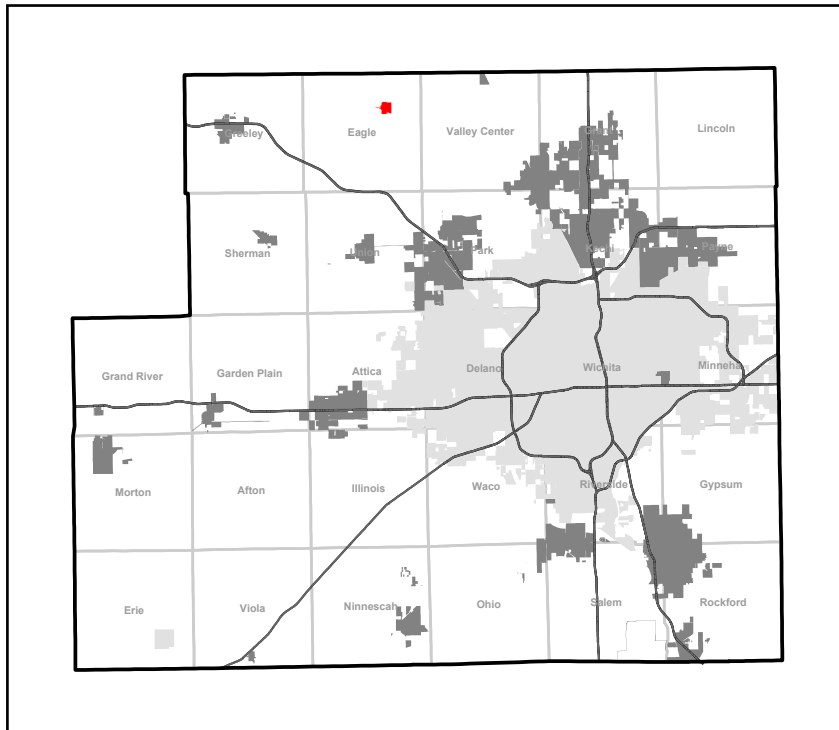

# City of Bentley

Sedgwick County, Kansas

## Legend

-  Voter Precincts
-  Townships
-  Sections
-  Roads
-  Railroads
-  Rivers
-  Water Bodies
-  Bentley

Date: 3/4/2023

It is understood that the Sedgwick County GIS, Division of Information and Operations, has no indication or reason to believe that there are inaccuracies in information incorporated in the base map. The GIS personnel make no warranty or representation, either expressed or implied, with respect to the information or the data displayed.

Note: City council members are elected at large.  
Entire city lies within a single voter precinct (EA).