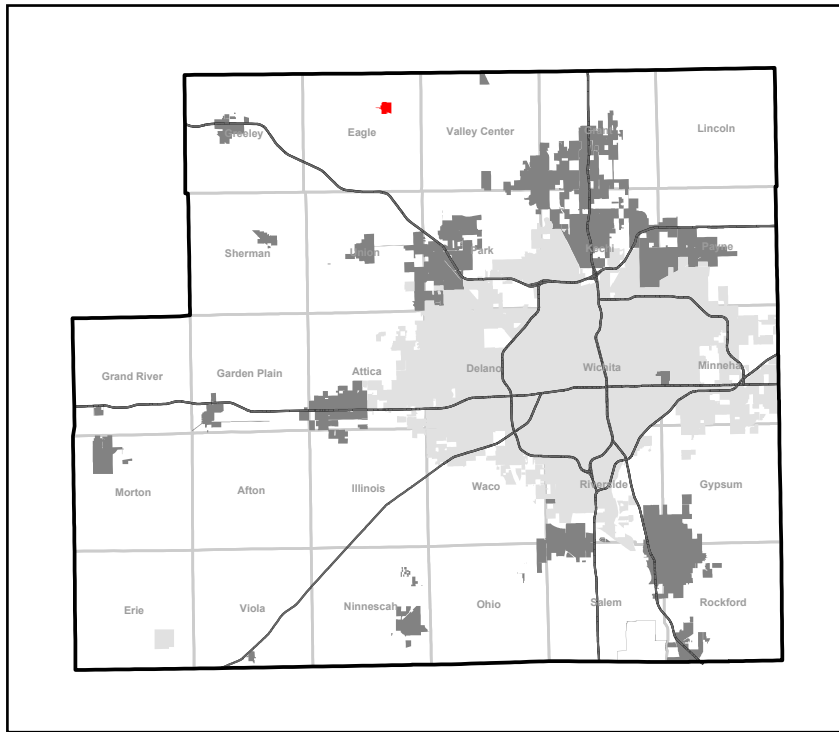

# City of Bentley

Sedgwick County, Kansas

## Legend

-  Voter Precincts
-  Townships
-  Sections
-  Roads
-  Railroads
-  Water Bodies
-  Bentley

Date: 6/4/2024

It is understood that the Sedgwick County GIS, Division of Information and Operations, has no indication or reason to believe that there are inaccuracies in information incorporated in the base map. The GIS personnel make no warranty or representation, either expressed or implied, with respect to the information or the data displayed.

Note: City council members are elected at large.  
Entire city lies within a single voter precinct (EA).