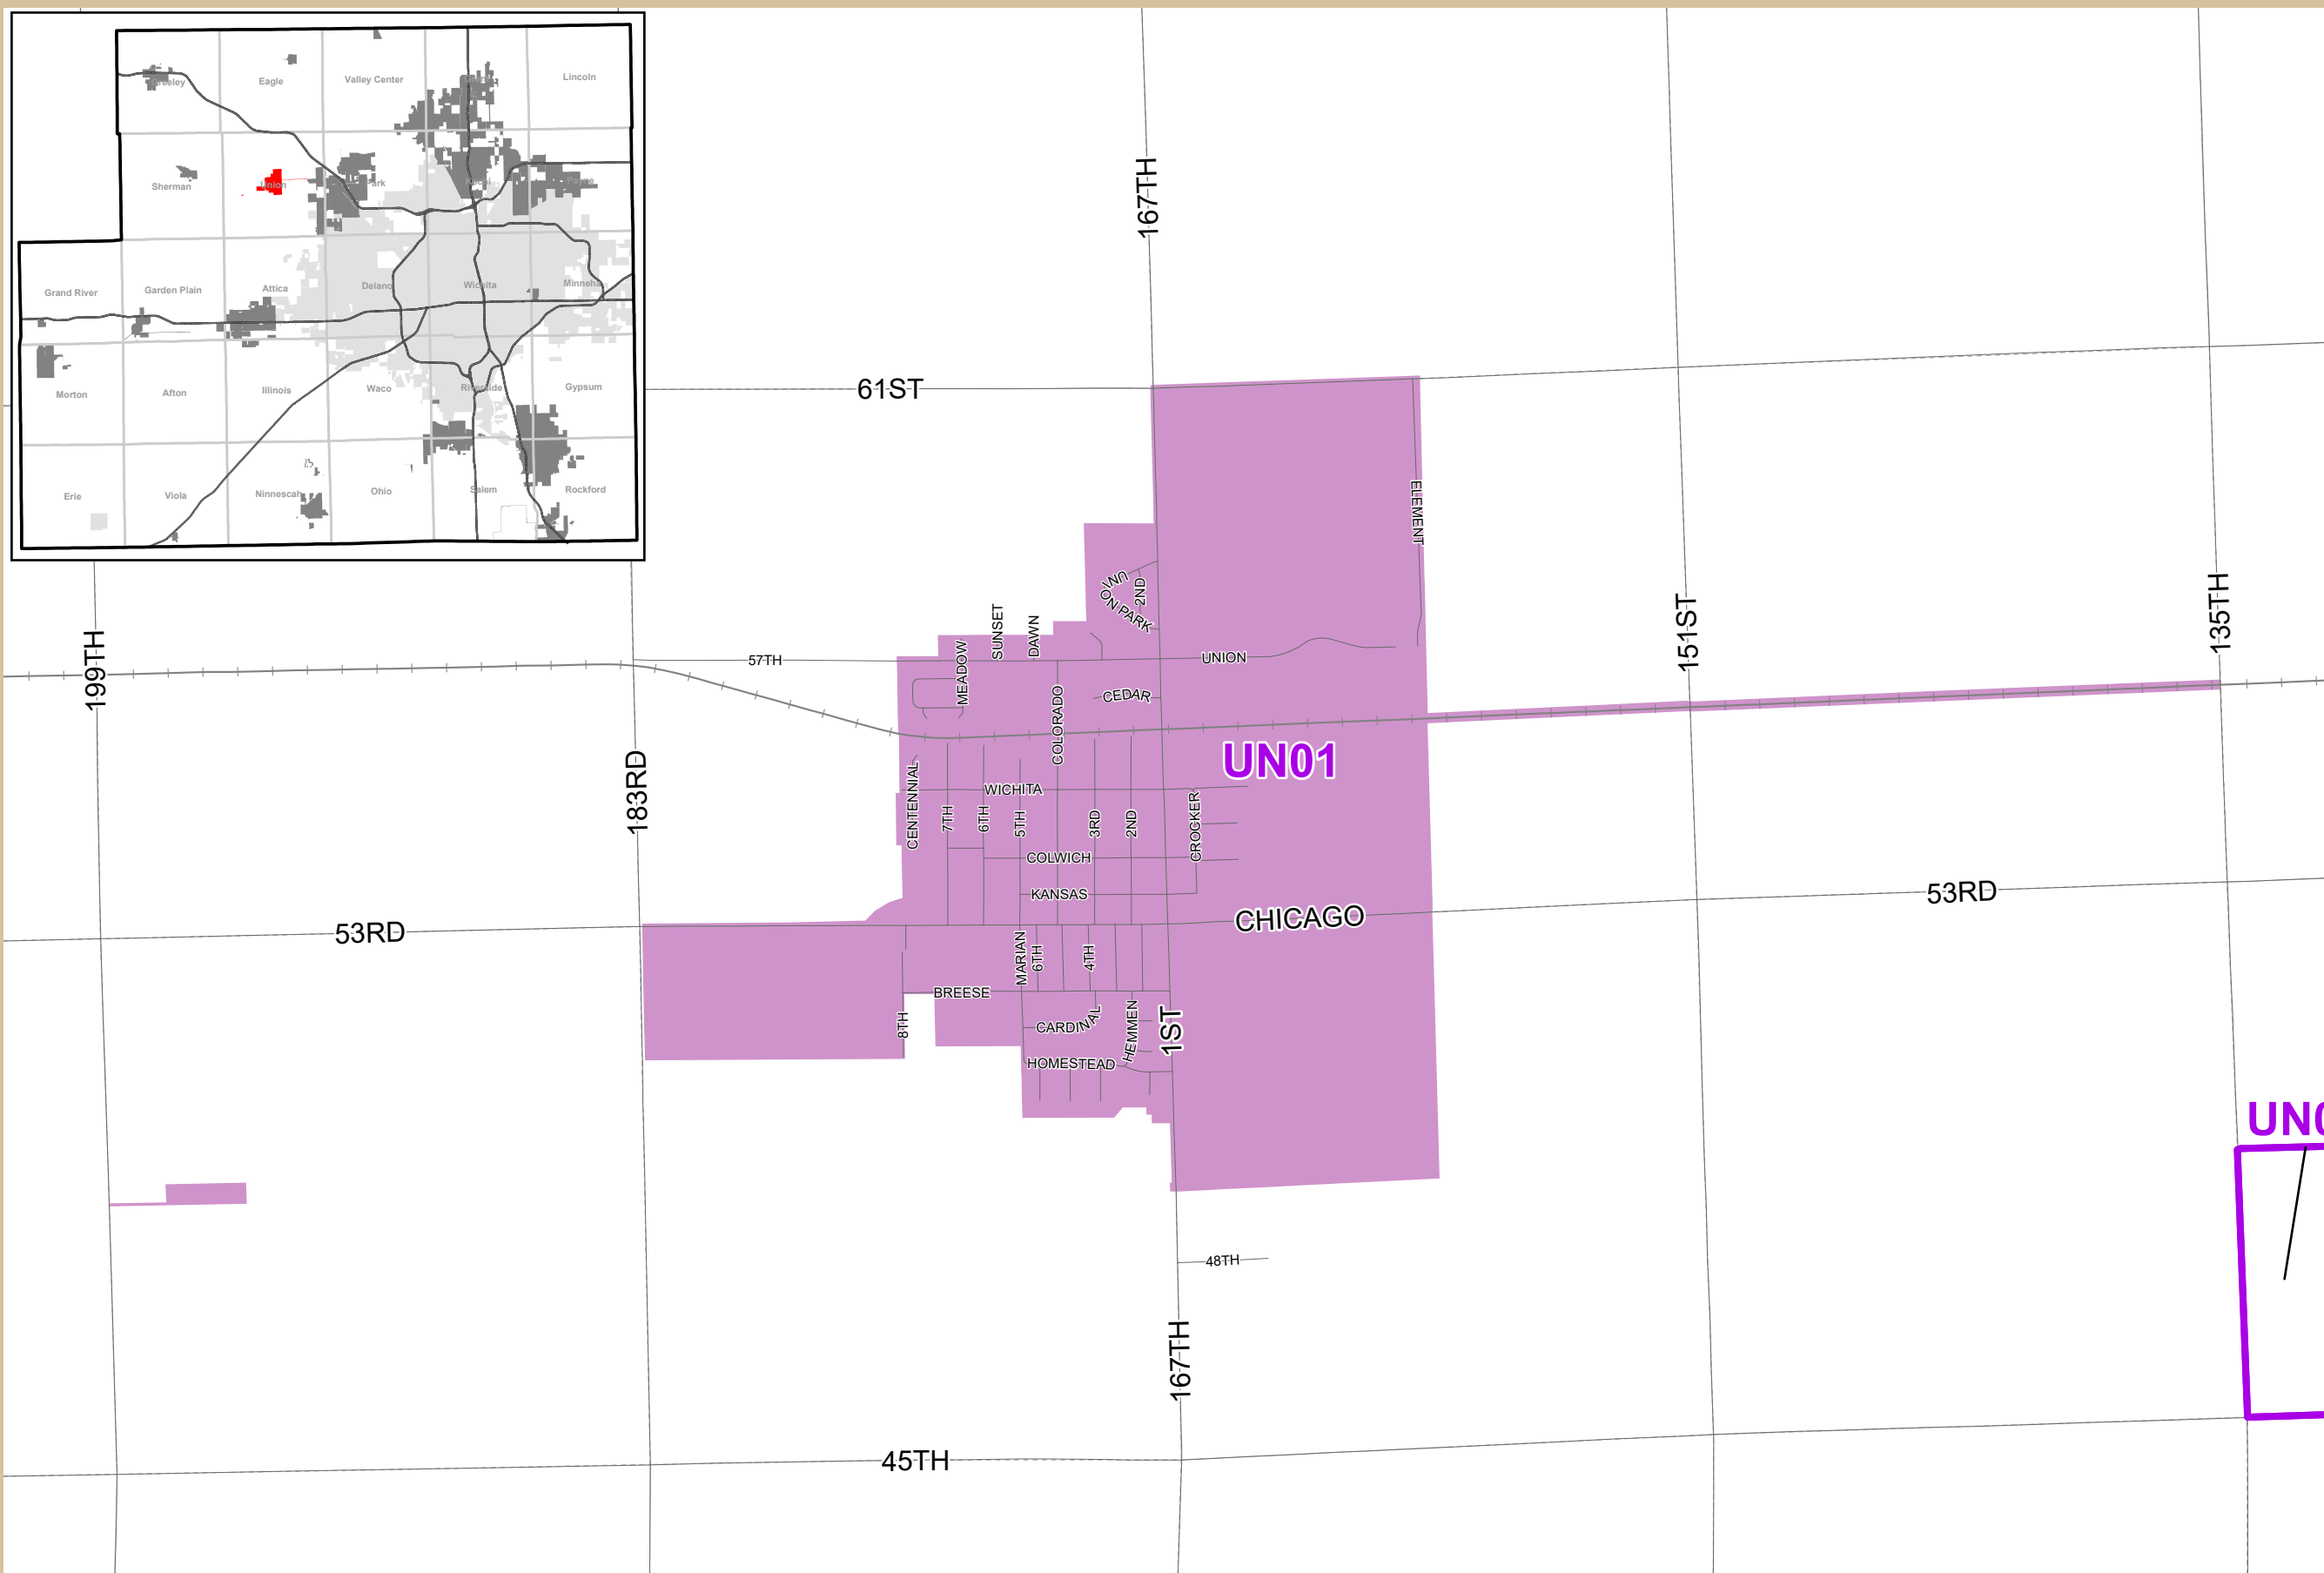

City of Colwich

Sedgwick County, Kansas

Legend

- Voter Precincts
- Townships
- Roads
- Sections
- Railroads
- Colwich

Date: 3/4/2023

It is understood that the Sedgwick County GIS, Division of Information and Operations, has no indication or reason to believe that there are inaccuracies in information incorporated in the base map.

The GIS personnel make no warranty or representation, either expressed or implied, with respect to the information or the data displayed.

Note: City council members are elected at large.
Entire city lies within a single voter precinct (UN01).