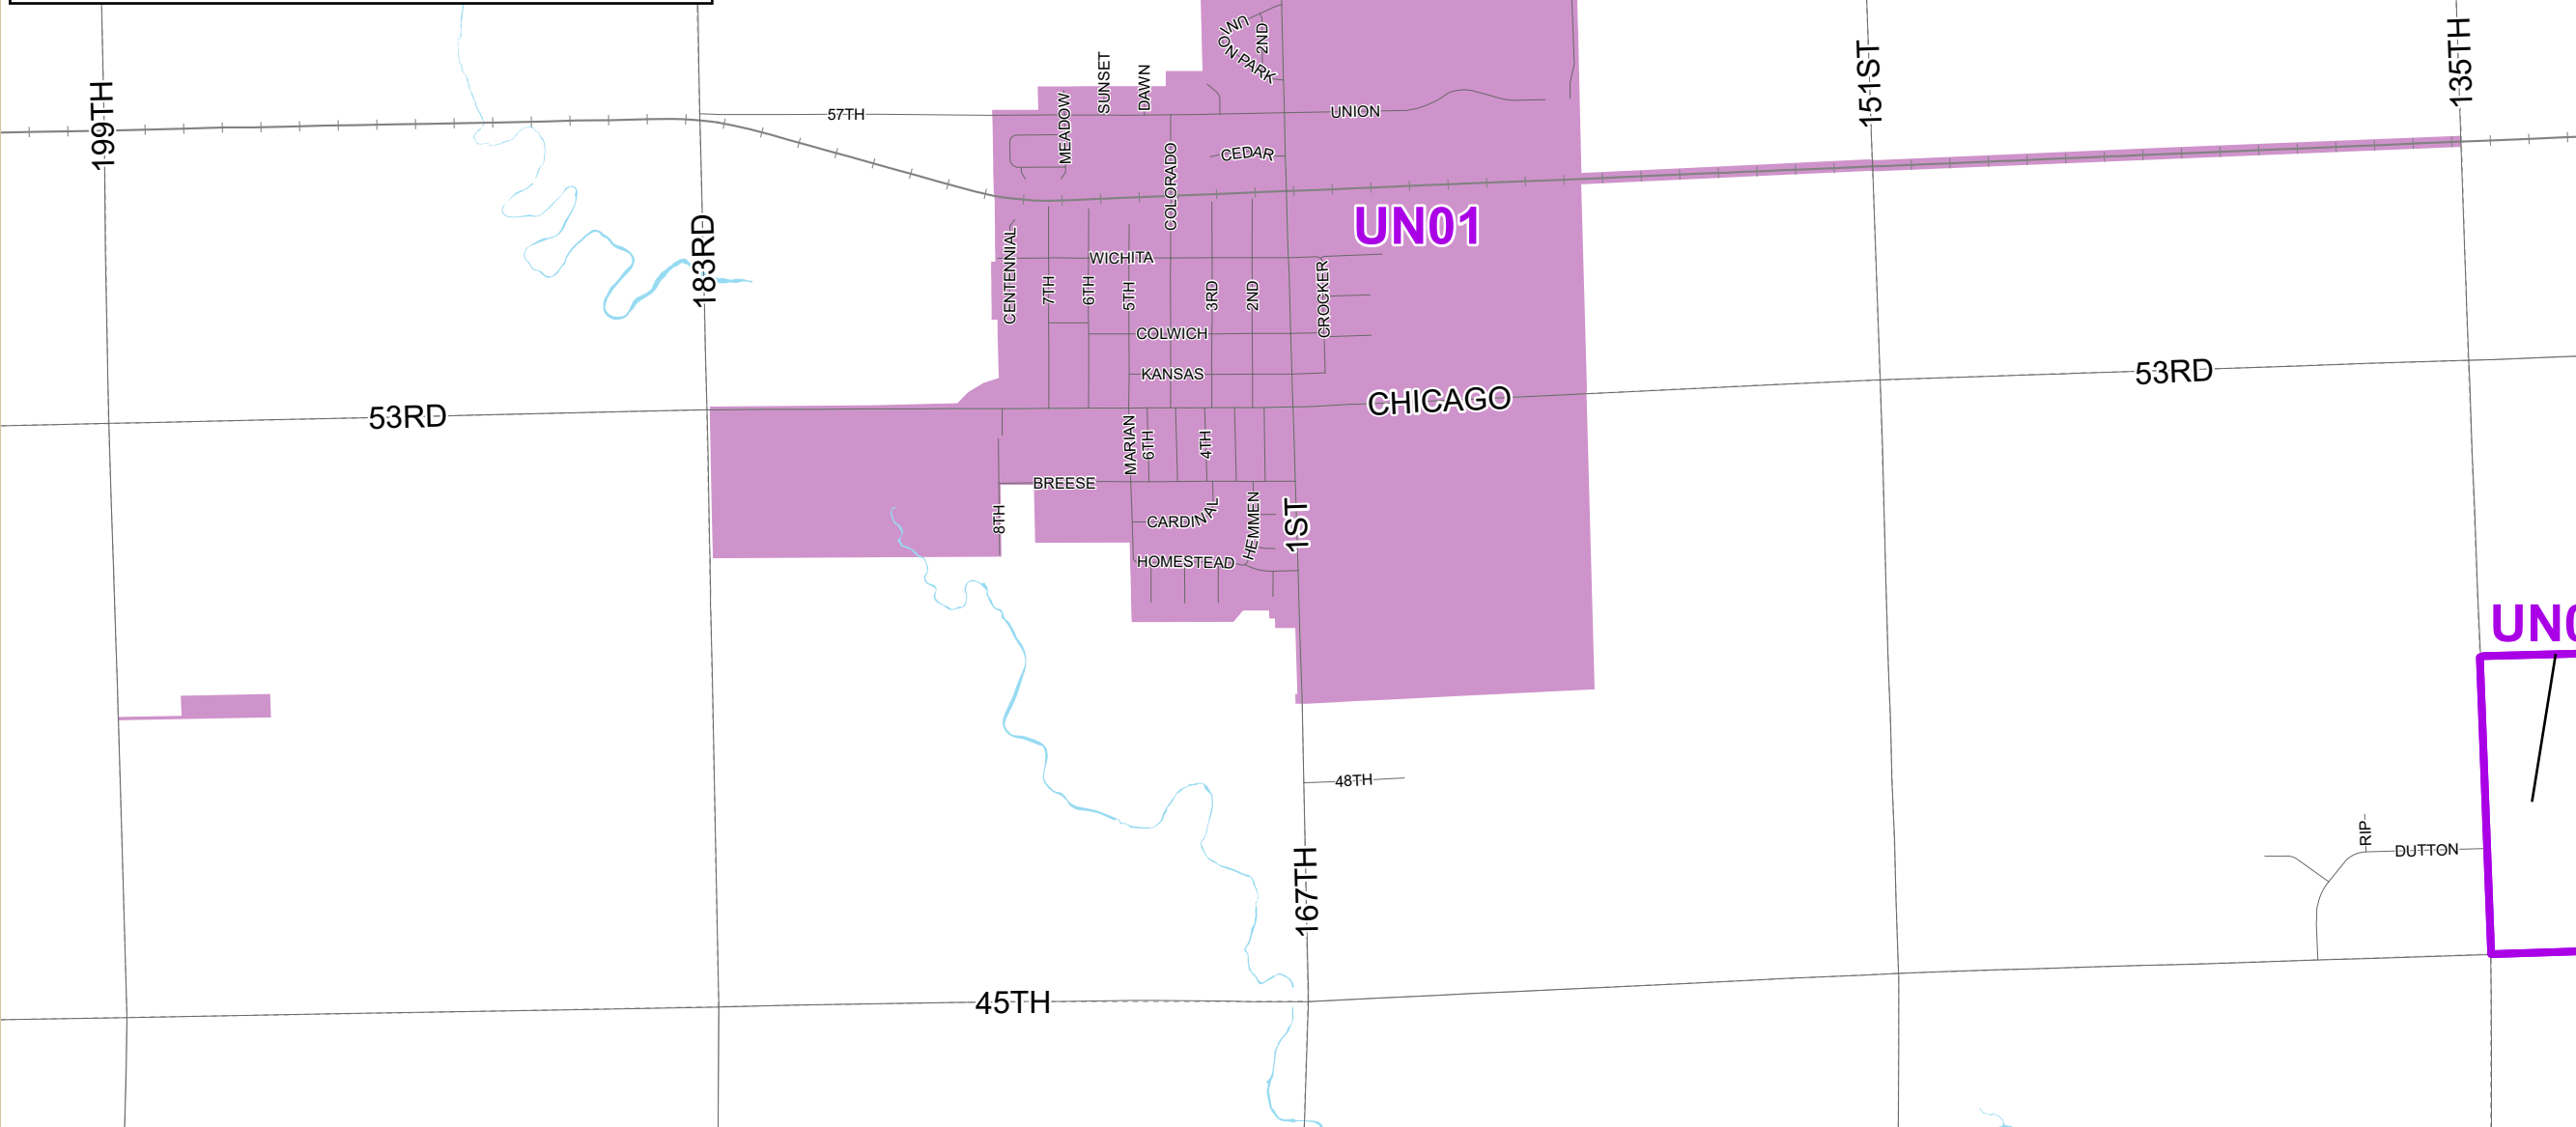

City of Colwich

Sedgwick County, Kansas

Legend

- Voter Precincts
- Townships
- Sections
- Roads
- Railroads
- Water Bodies
- Colwich

Date: 6/4/2024

It is understood that the Sedgwick County GIS, Division of Information and Operations, has no indication or reason to believe that there are inaccuracies in information incorporated in the base map.

The GIS personnel make no warranty or representation, either expressed or implied, with respect to the information or the data displayed.

Note: City council members are elected at large.
Entire city lies within a single voter precinct (UN01).