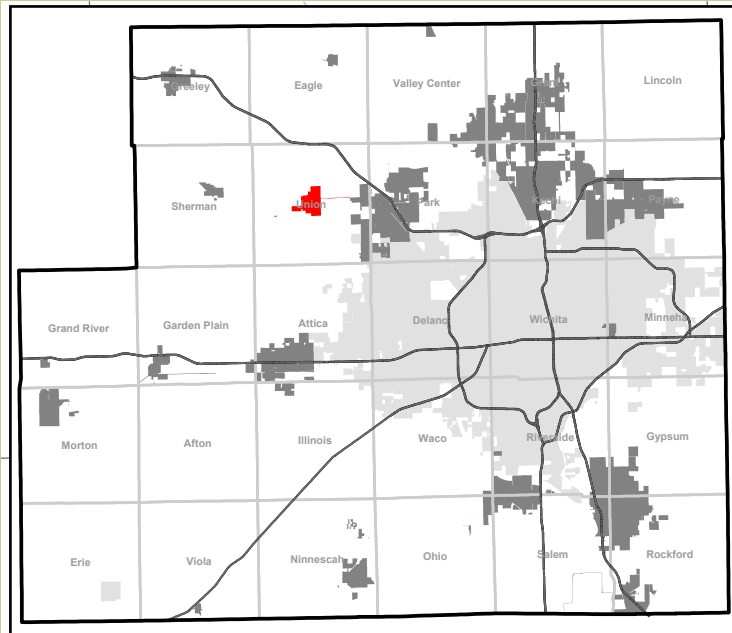

City of Colwich

Sedgwick County, Kansas

Legend

- Voter Precincts
- Townships
- Sections
- Roads
- Railroads
- Water Bodies
- Colwich

Date: 6/4/2024

It is understood that the Sedgwick County GIS, Division of Information and Operations, has no indication or reason to believe that there are inaccuracies in information incorporated in the base map.

The GIS personnel make no warranty or representation, either expressed or implied, with respect to the information or the data displayed.

Note: City council members are elected at large.
Entire city lies within a single voter precinct (UN01).

© 2024 Sedgwick County Kansas Government. All rights reserved.
File: X:\maps\quarterly_maps_arcpro\Elections.aprx