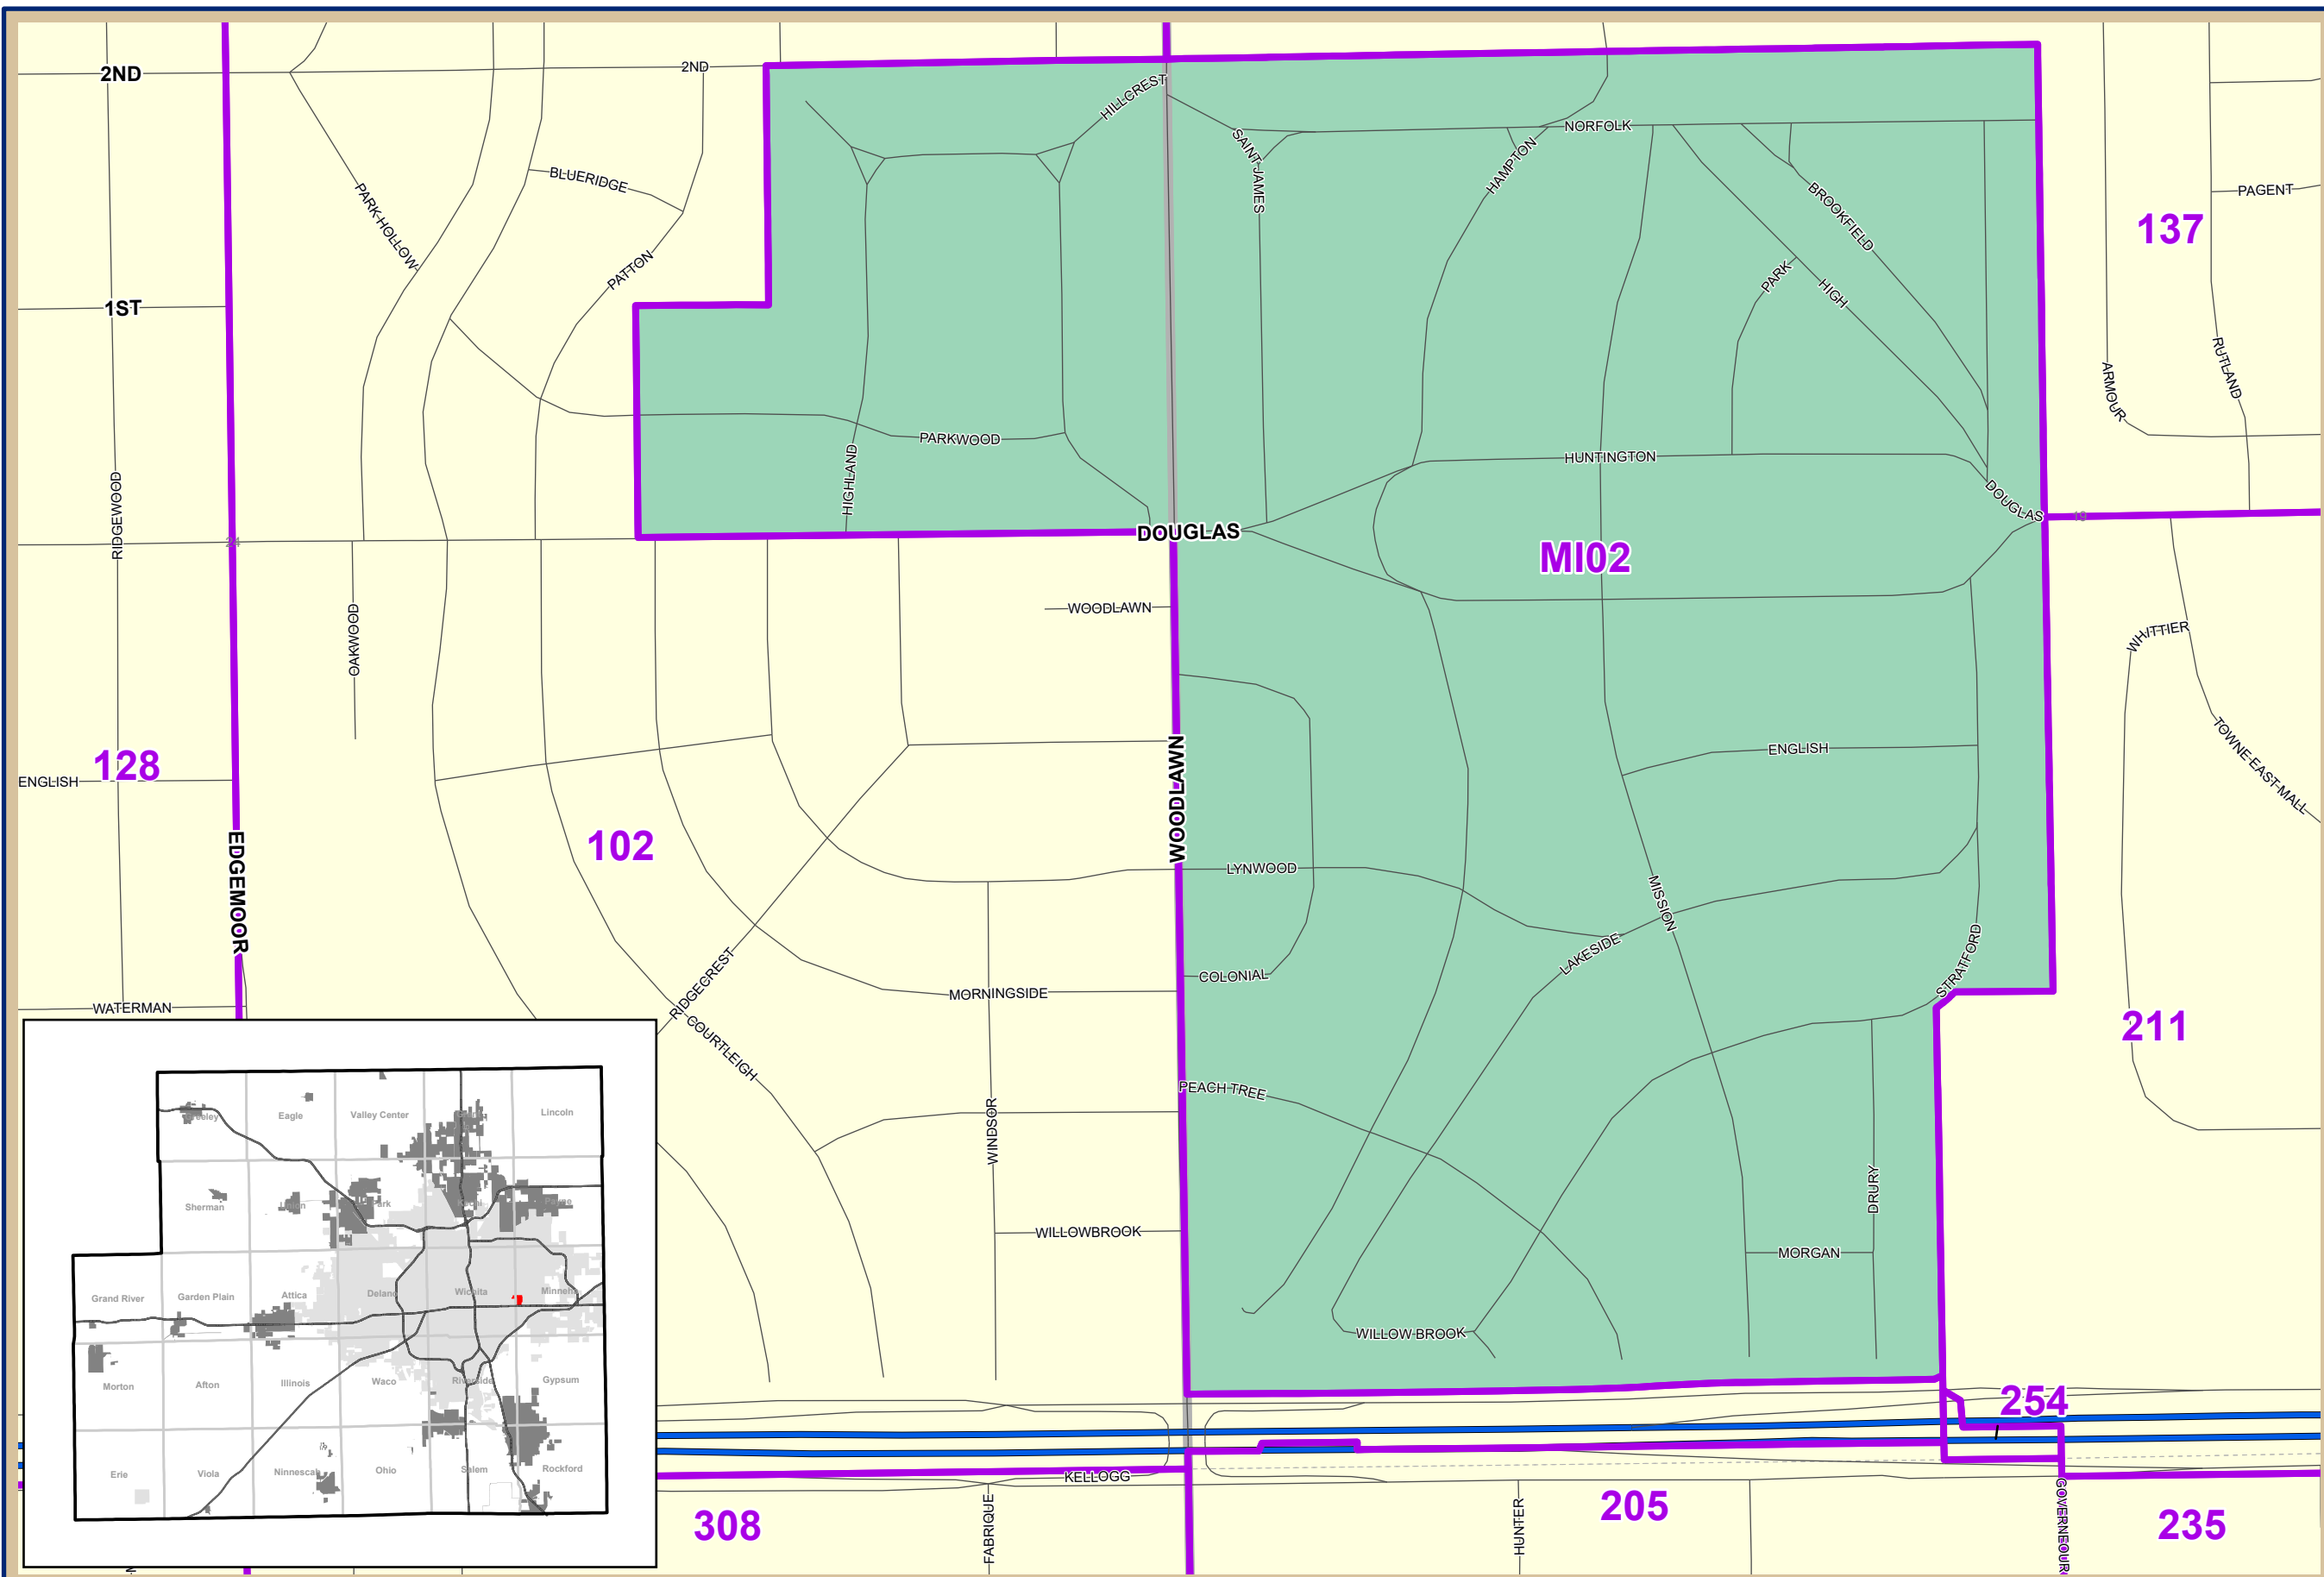

# City of Eastborough

Sedgwick County, Kansas

## Legend

- Voter Precincts
- Townships
- Federal Highway
- Local Roads
- Sections
- Railroads
- Water Bodies
- Eastborough
- Wichita

Date: 6/4/2024

It is understood that the Sedgwick County GIS, Division of Information and Operations, has no indication or reason to believe that there are inaccuracies in information incorporated in the base map. The GIS personnel make no warranty or representation, either expressed or implied, with respect to the information or the data displayed.

Note: City council members are elected at large.  
Entire city lies within a single voter precinct (MI02).