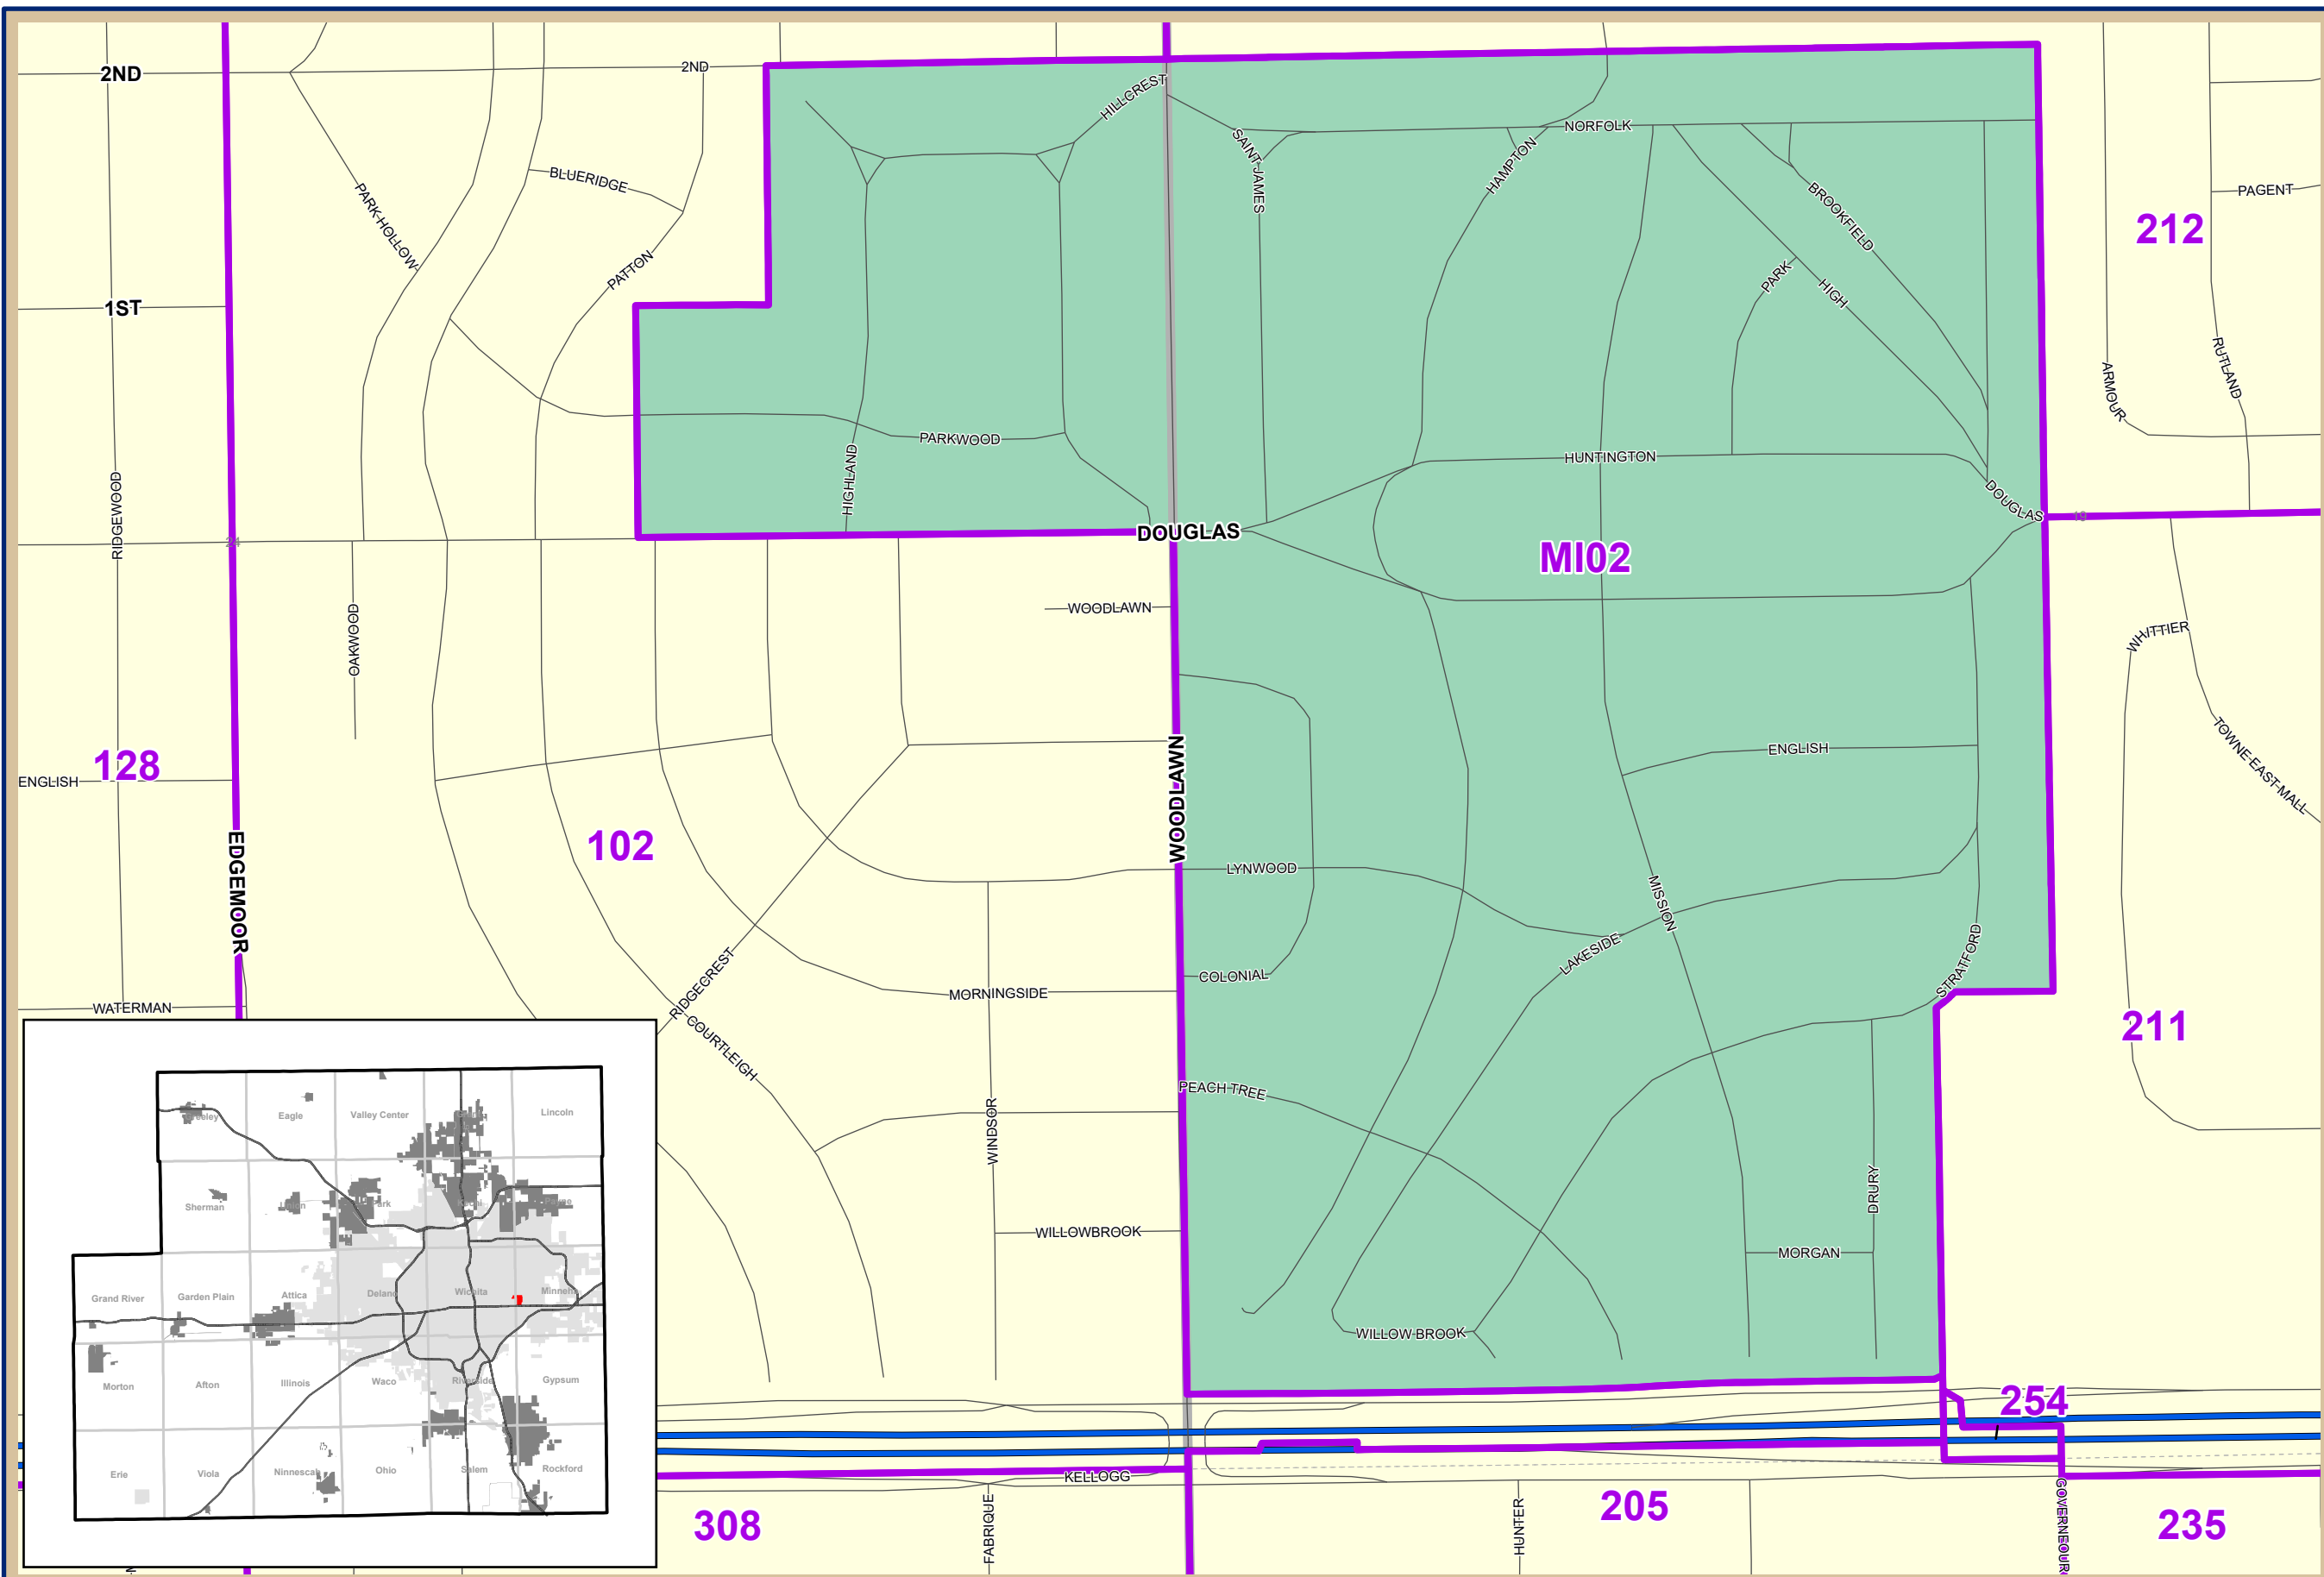

City of Eastborough

Sedgwick County, Kansas

Legend

- Voter Precincts
- Townships
- Federal Highway
- Local Roads
- Sections
- Railroads
- Rivers
- Water Bodies
- Eastborough
- Wichita

Date: 3/4/2023

It is understood that the Sedgwick County GIS, Division of Information and Operations, has no indication or reason to believe that there are inaccuracies in information incorporated in the base map. The GIS personnel make no warranty or representation, either expressed or implied, with respect to the information or the data displayed.

Note: City council members are elected at large.
Entire city lies within a single voter precinct (MI02).