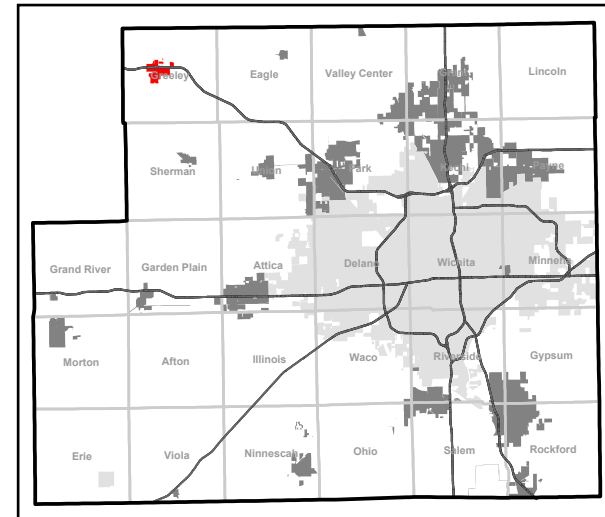

# City of Mount Hope

Sedgwick County, Kansas

### Legend

-  Voter Precincts
-  Townships
-  Sections
-  State Highway
-  Major Roads
-  Local Roads
-  Railroads
-  Rivers
-  Water Bodies
-  Mount Hope

Date: 3/4/2023

It is understood that the Sedgwick County GIS, Division of Information and Operations, has no indication or reason to believe that there are inaccuracies in information incorporated in the base map.

The GIS personnel make no warranty or representation, either expressed or implied, with respect to the information or the data displayed.

Note: City council members are elected at large.  
Entire city lies within a single voter precinct (GR).