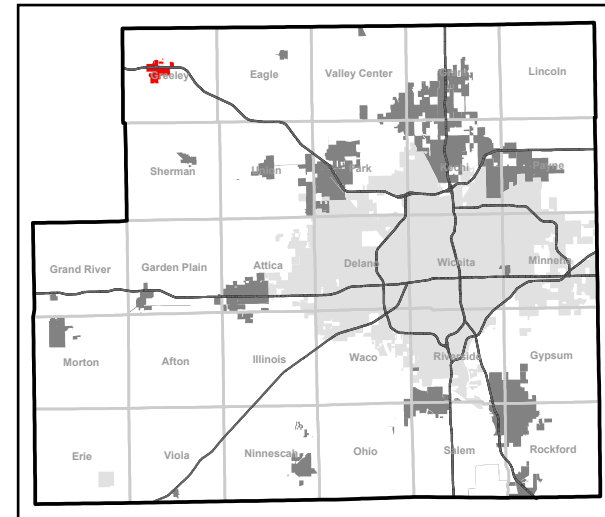

City of Mount Hope

Sedgwick County, Kansas

Legend

-  Voter Precincts
-  Townships
-  Sections
-  State Highway
-  Major Roads
-  Local Roads
-  Railroads
-  Water Bodies
-  Mount Hope

Date: 6/4/2024

It is understood that the Sedgwick County GIS, Division of Information and Operations, has no indication or reason to believe that there are inaccuracies in information incorporated in the base map.

The GIS personnel make no warranty or representation, either expressed or implied, with respect to the information or the data displayed.

Note: City council members are elected at large. Entire city lies within a single voter precinct (GR).