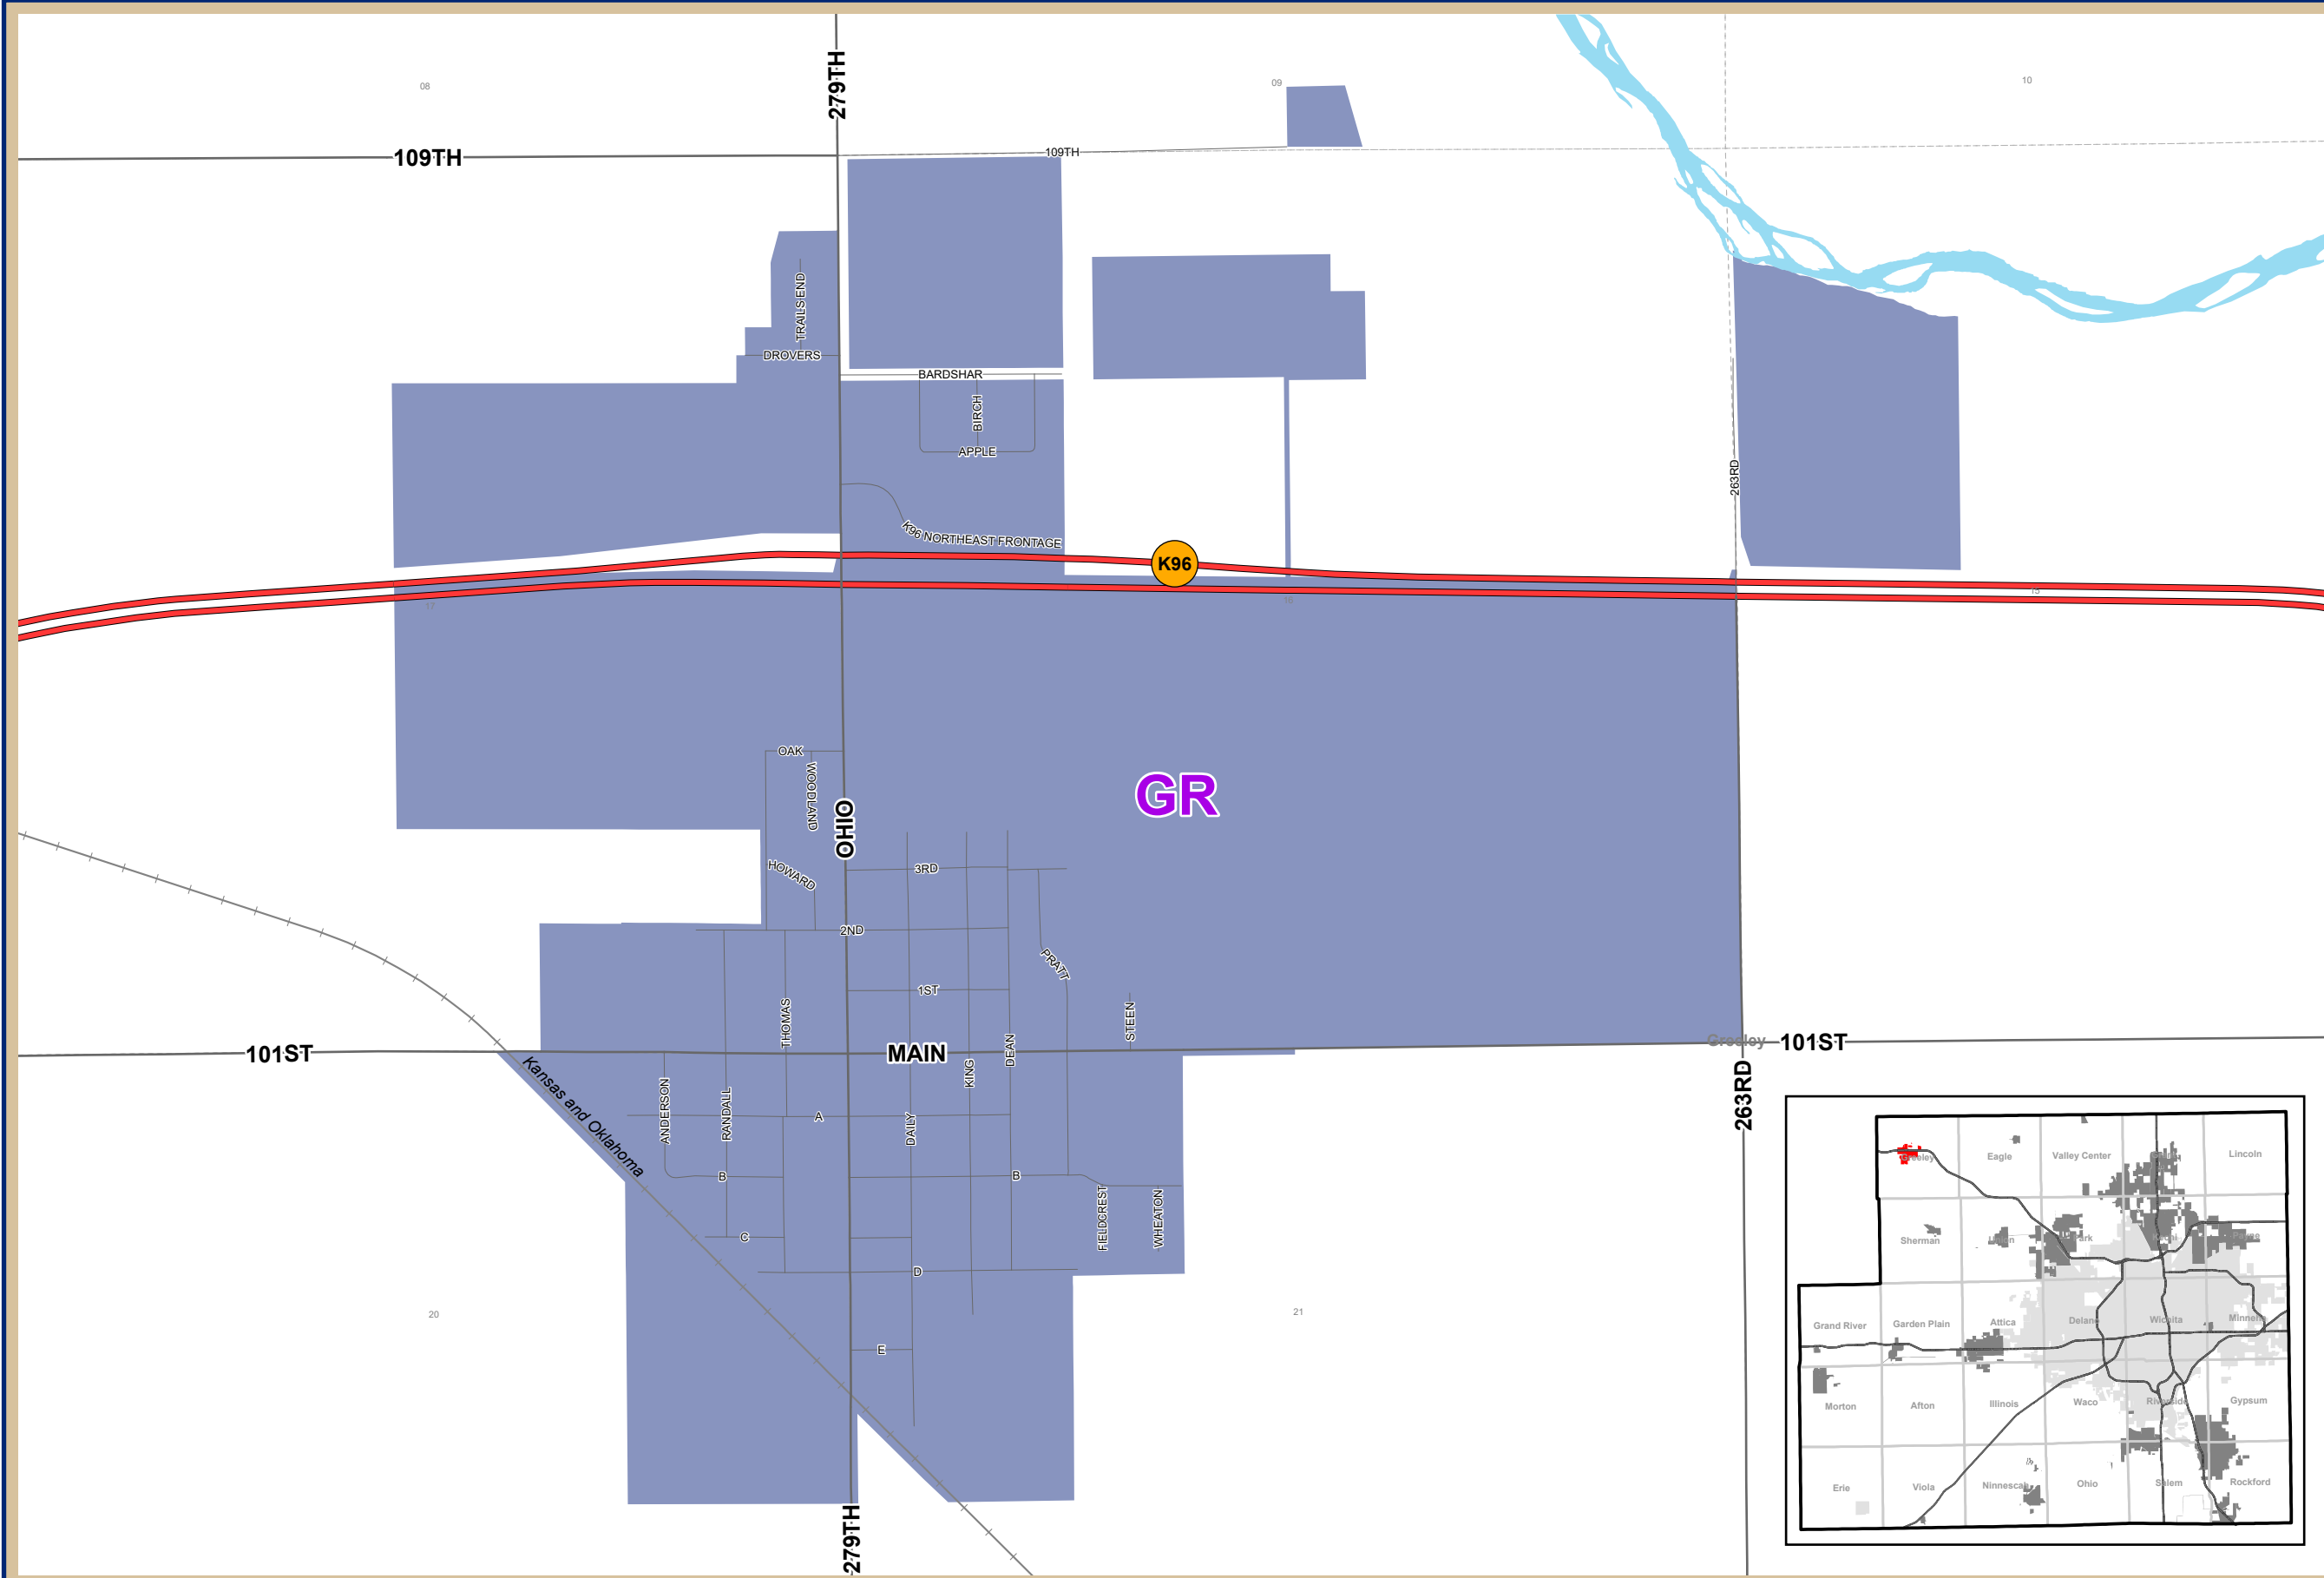

City of Mount Hope

Sedgwick County, Kansas

Legend

-  Voter Precincts
-  Townships
-  Sections
-  State Highway
-  Major Roads
-  Local Roads
-  Railroads
-  Water Bodies
-  Mount Hope

Date: 6/4/2024

It is understood that the Sedgwick County GIS, Division of Information and Operations, has no indication or reason to believe that there are inaccuracies in information incorporated in the base map.

The GIS personnel make no warranty or representation, either expressed or implied, with respect to the information or the data displayed.

Note: City council members are elected at large. Entire city lies within a single voter precinct (GR).