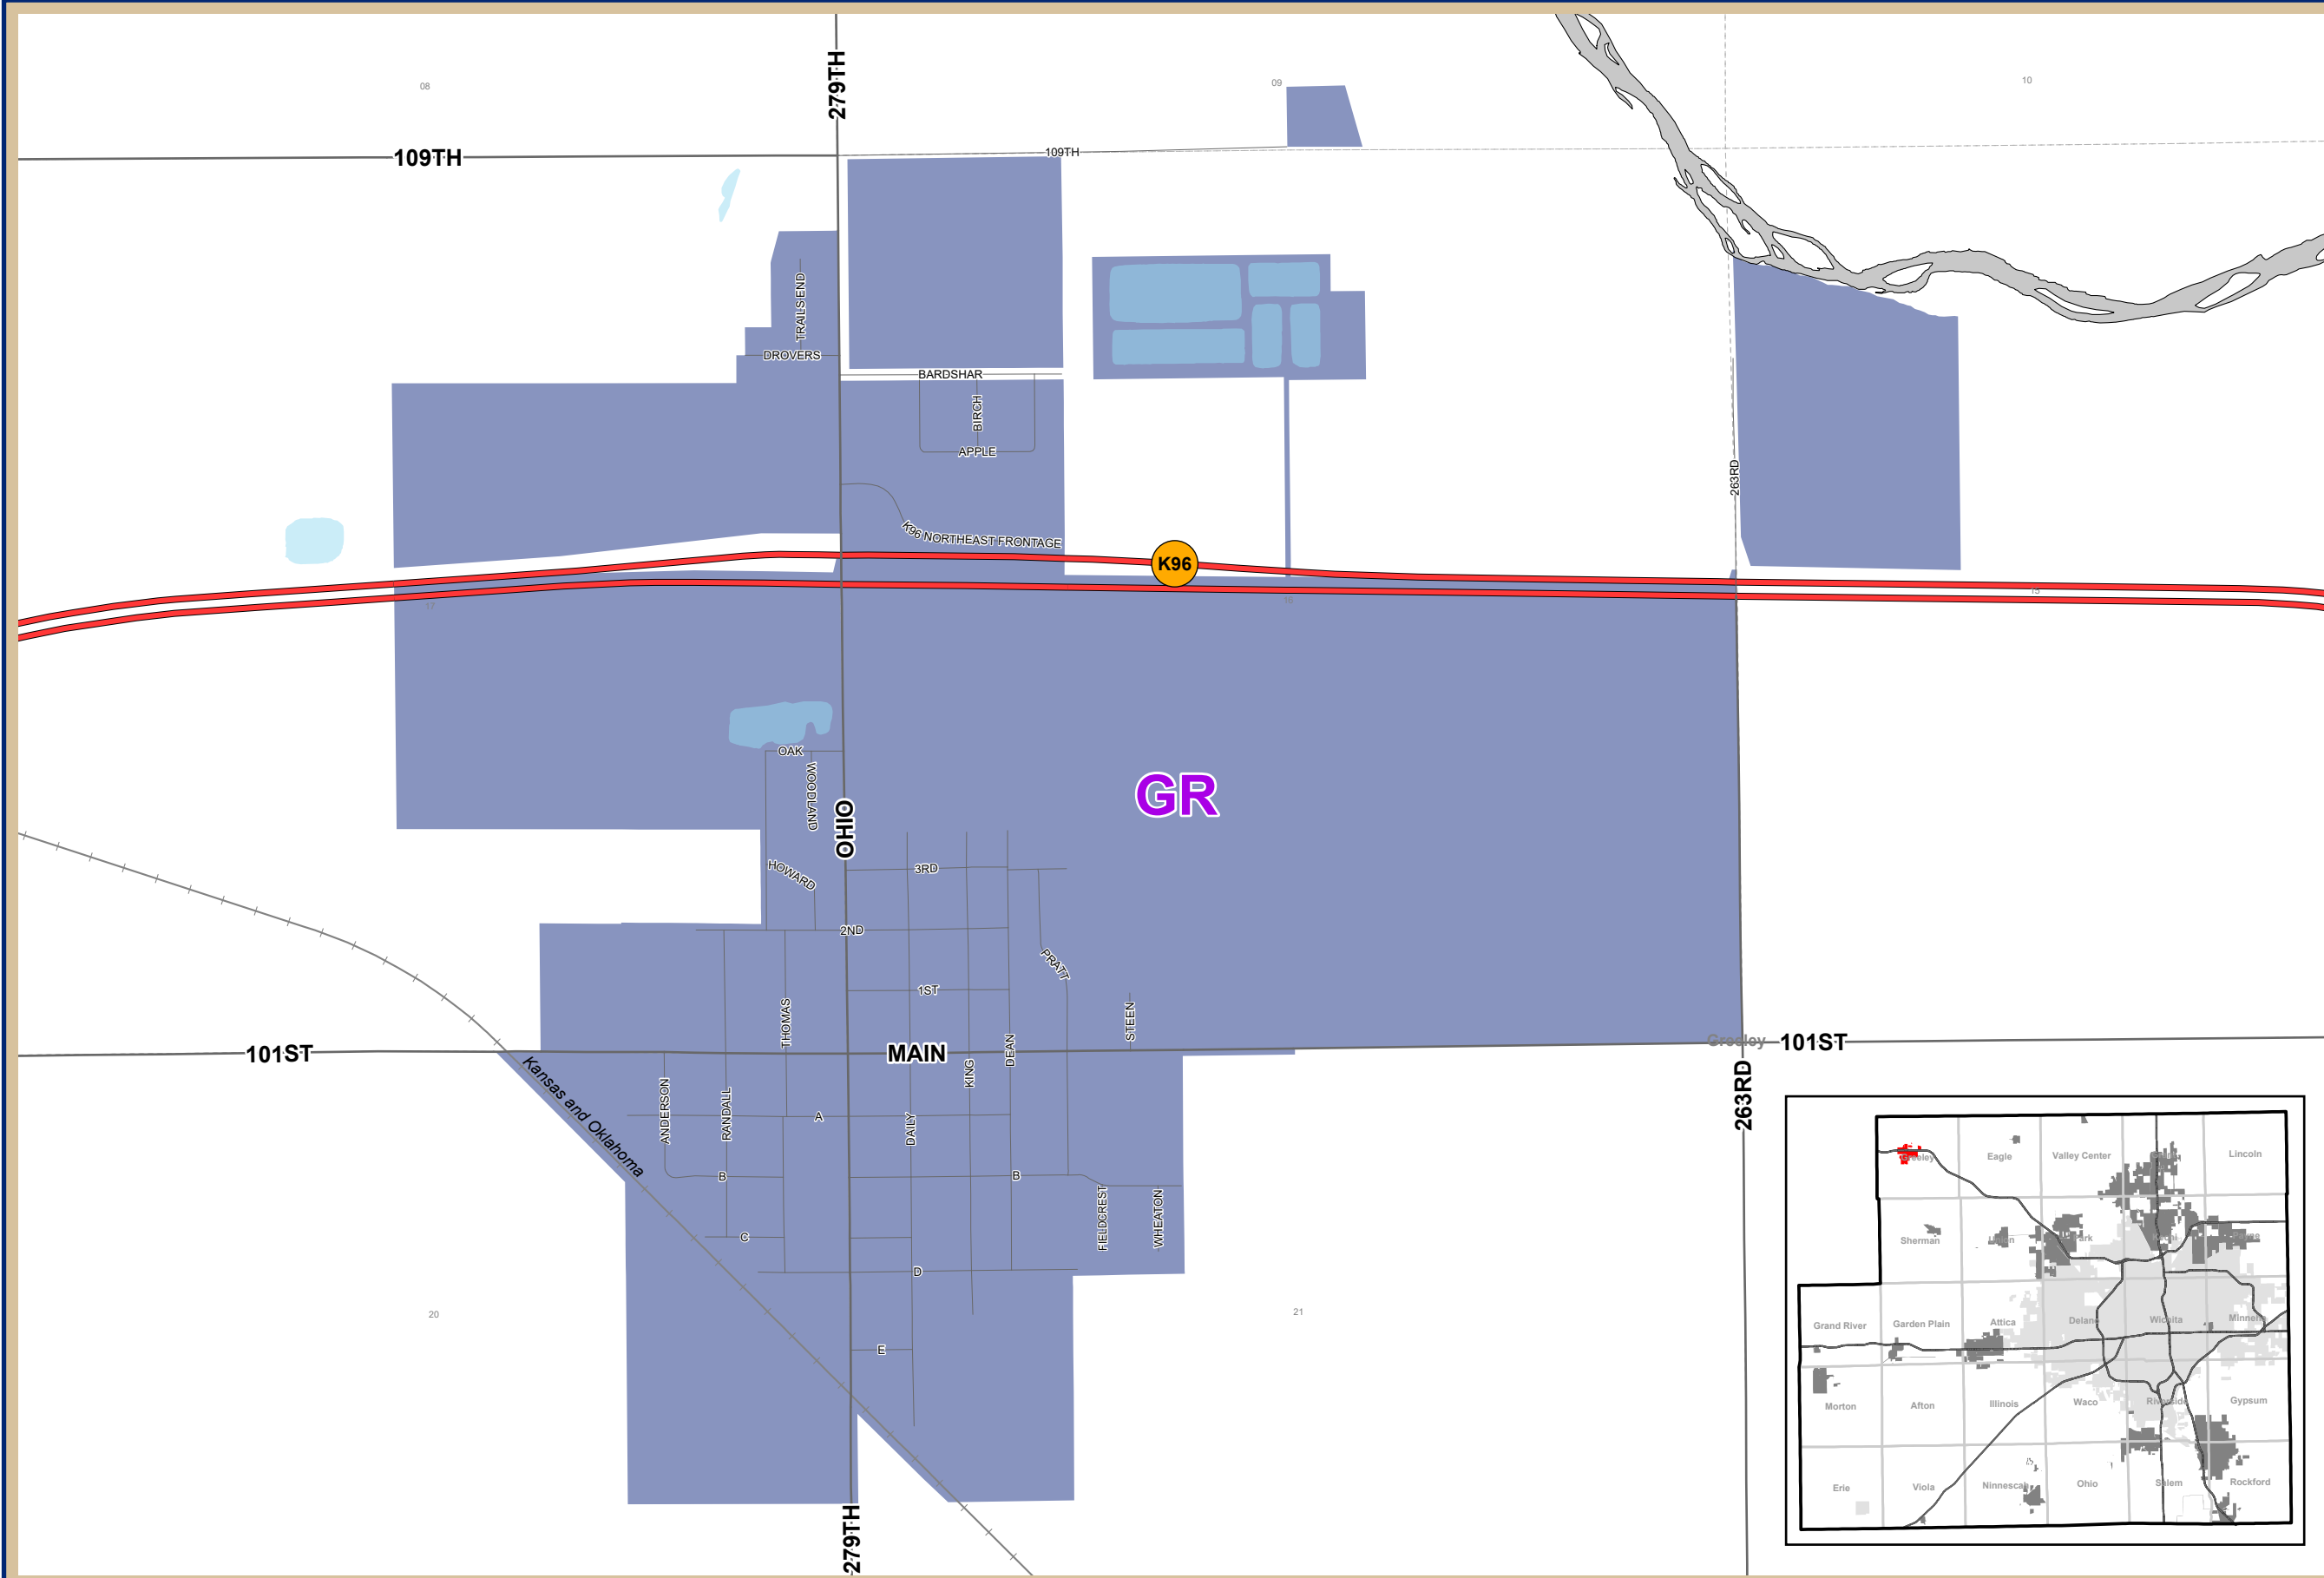

# City of Mount Hope

Sedgwick County, Kansas

### Legend

-  Voter Precincts
-  Townships
-  Sections
-  State Highway
-  Major Roads
-  Local Roads
-  Railroads
-  Rivers
-  Water Bodies
-  Mount Hope

Date: 3/4/2023

It is understood that the Sedgwick County GIS, Division of Information and Operations, has no indication or reason to believe that there are inaccuracies in information incorporated in the base map.

The GIS personnel make no warranty or representation, either expressed or implied, with respect to the information or the data displayed.

Note: City council members are elected at large.  
Entire city lies within a single voter precinct (GR).