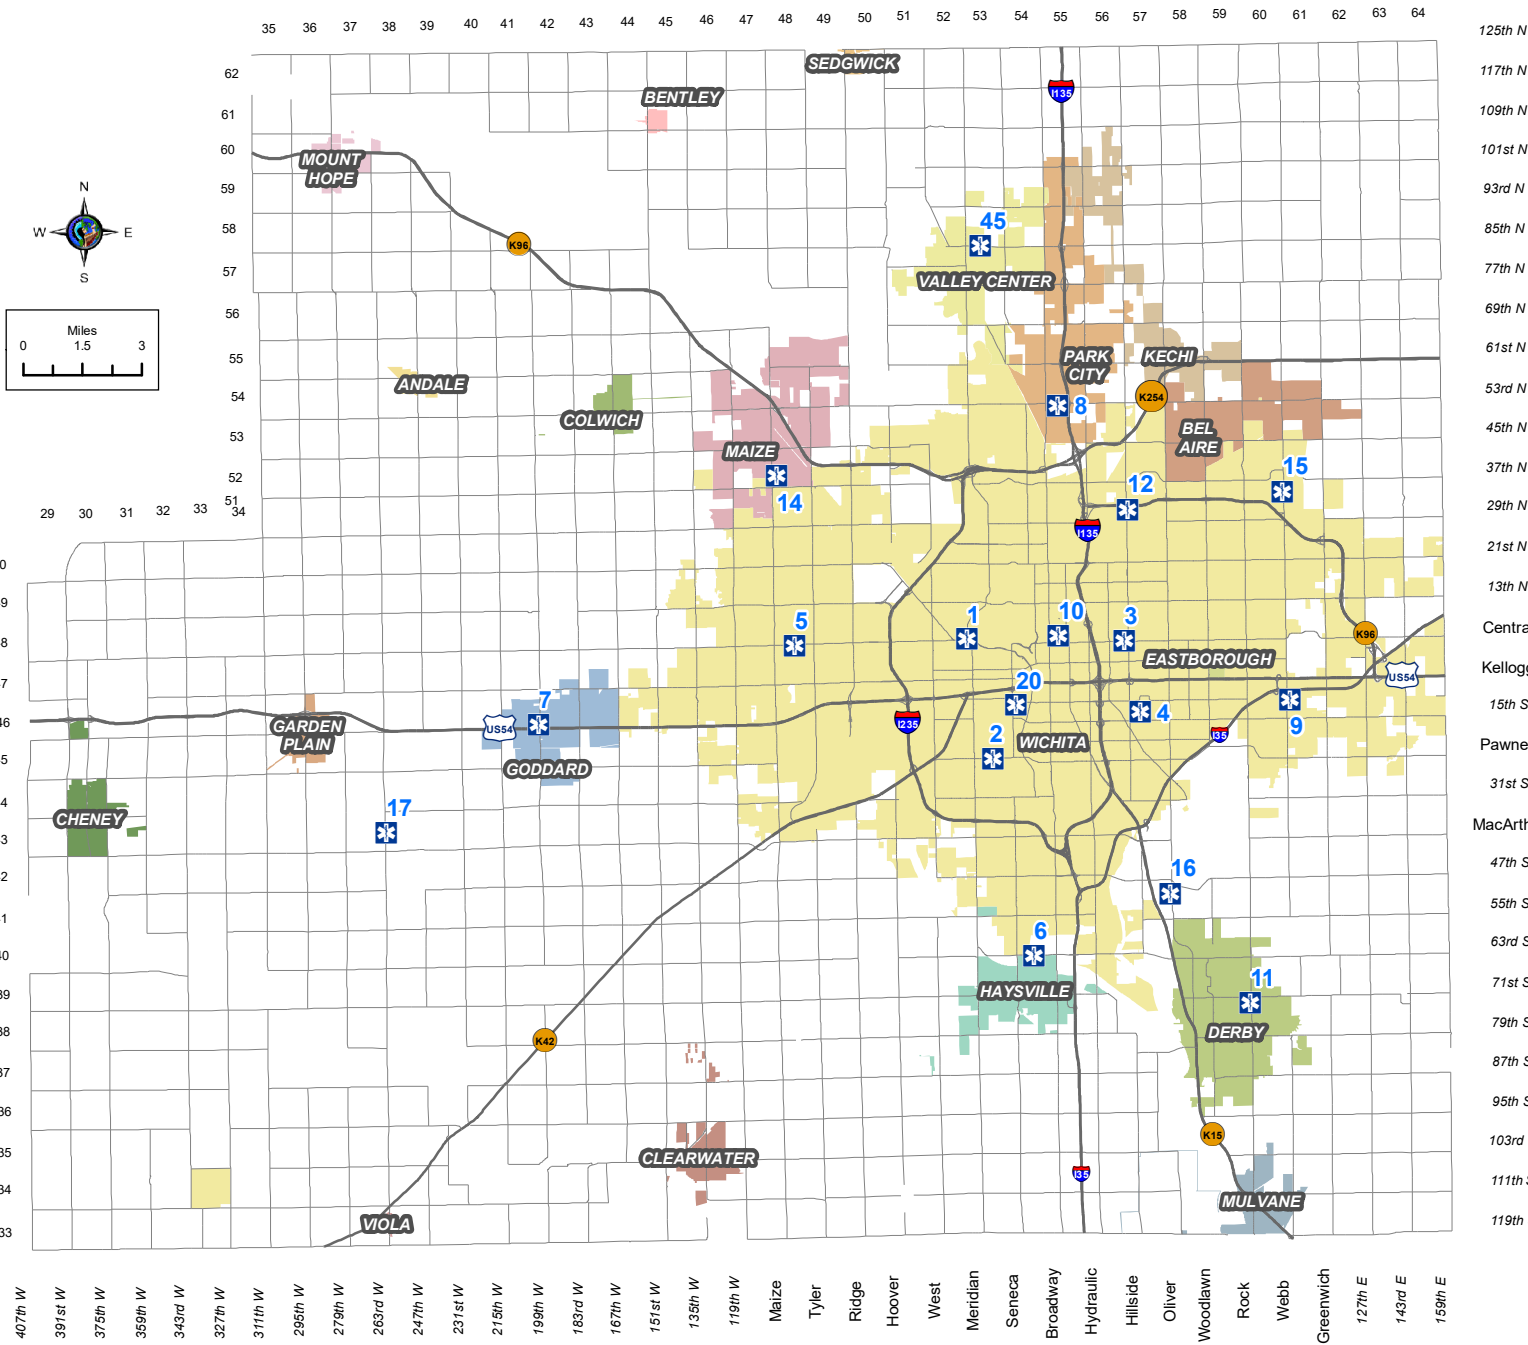

EMS Stations

Sedwick County, Kansas

EMS Station Locations

Date: 6/10/2019

407th W 391st W 375th W 369th W 343rd W 327th W 311th W 295th W 279th W 263rd W 247th W 231st W 215th W 199th W 183rd W 167th W 151st W 135th W 119th W Maize Tyler Ridge Hoover West Meridian Seneca Broadway Hydraulic Hillside Oliver Woodlawn Rock Webb Greenwich 127th E 143rd E 159th E