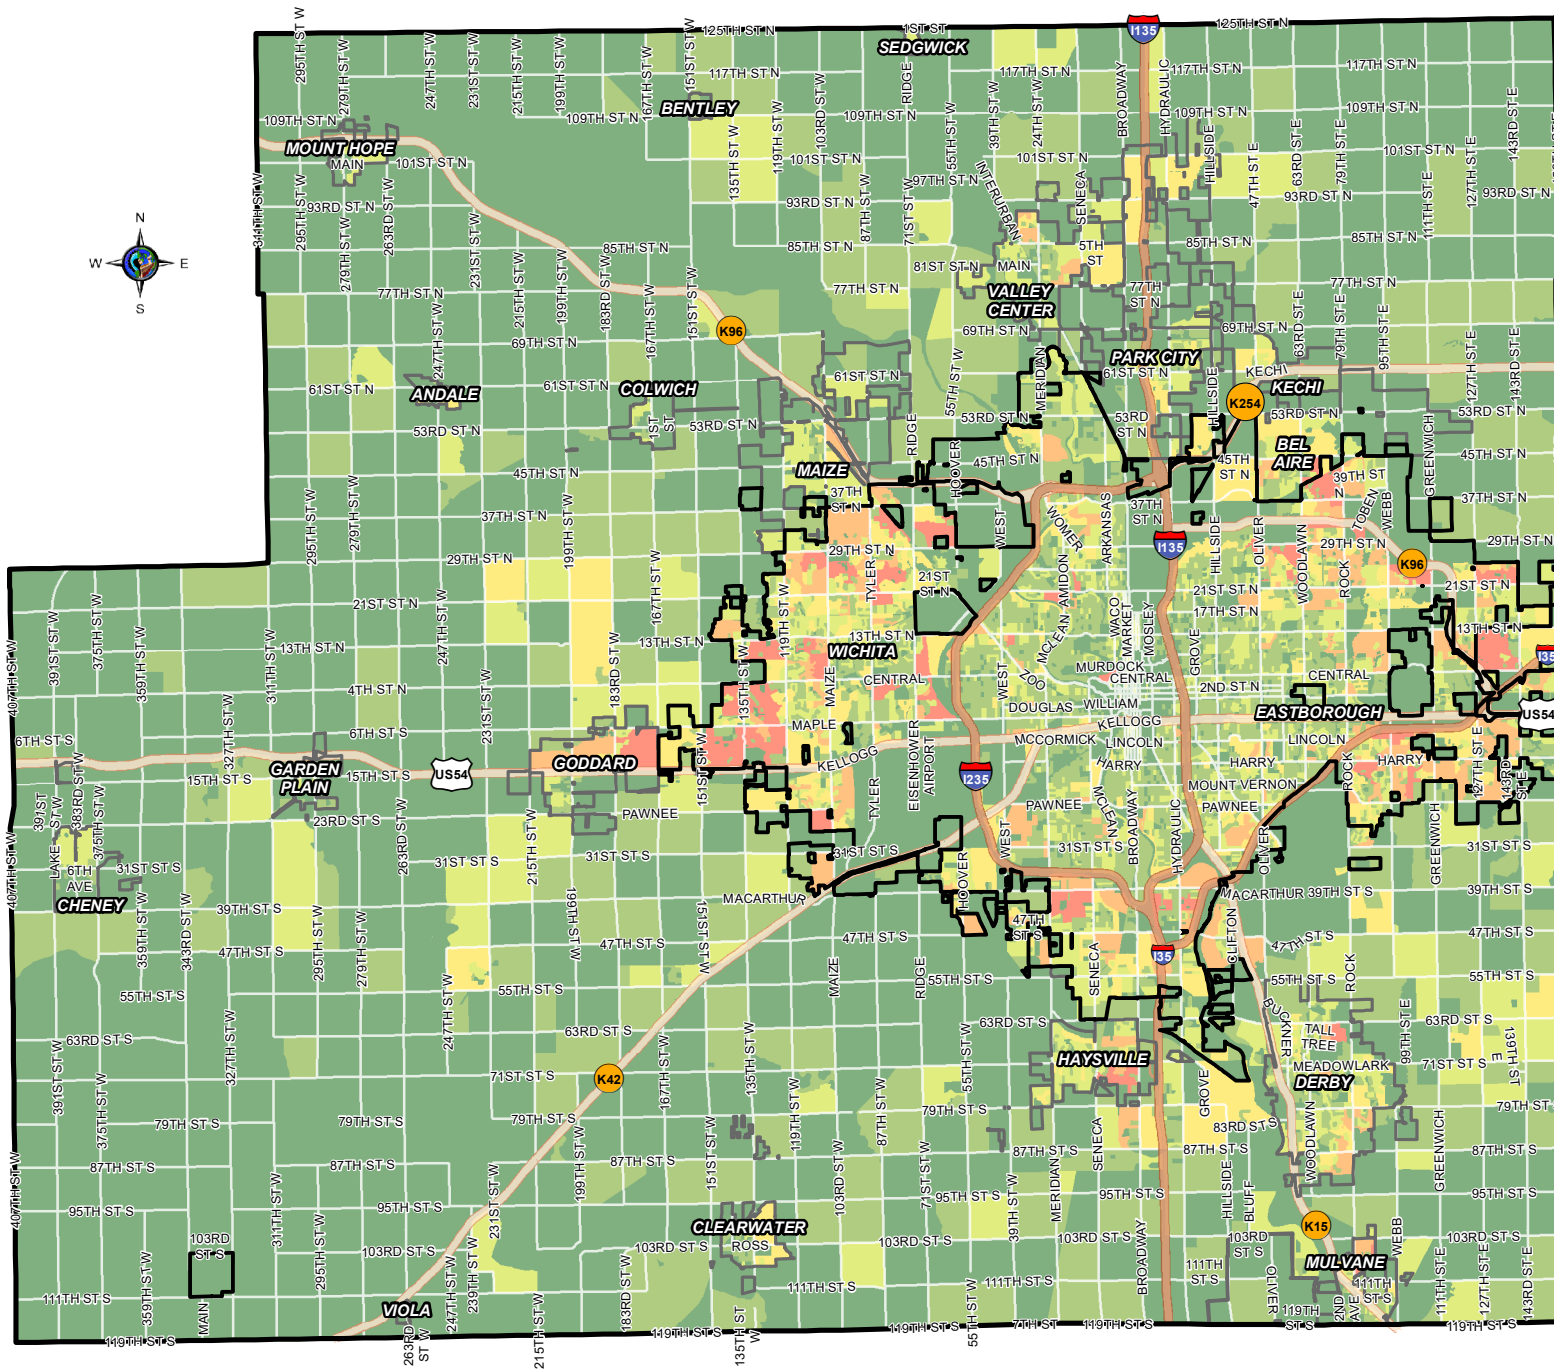

Population per Census Block 2010 U.S. Census

Sedgewick County, Kansas

Legend

- City Limits**
- Wichita
 - Other Cities
- Population**
- 0 - 24
 - 25 - 68
 - 69 - 146
 - 147 - 285
 - 286 - 539
 - 540 - 1272