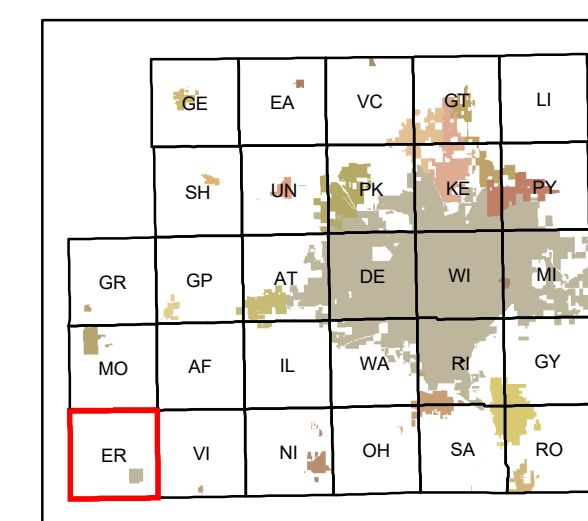

Erie Township 2019

Sedgwick County, Kansas

Legend

- | | | | |
|-----------------------------|------------------------|--|----------------|
| | County Boundary | | City Limits |
| | Railroads | | Andale |
| | Hospitals | | Bel Aire |
| | Emergency Sirens | | Bentley |
| | Cemeteries | | Cheney |
| | Sections | | Clearwater |
| | Townships | | Colwich |
| | Parks | | Derby |
| | Golf Courses | | Eastborough |
| | Airports | | Garden Plain |
| Schools | | | Goddard |
| | Elementary School | | Haysville |
| | K-8 | | Kechi |
| | Middle School | | Maize |
| | High School | | Mount Hope |
| | College | | Mulvane |
| | Vocational | | Park City |
| | Special School | | Sedgwick |
| | Valley Center | | Viola |
| Emergency Facilities | | | Wichita |
| | EMS | | Major Highways |
| | Sheriff Station | | Highways |
| | Wichita Police Station | | Ramp |
| | Other Police Station | | Arterial |
| | County Fire Station | | Minor Roads |
| | Wichita Fire Station | | |
| | Other Fire Station | | |
| | Volunteer Fire Station | | |

Date: 6/10/2019

It is understood that the Sedgwick County GIS, Division of Information and Operations, has no indication or reason to believe that there are inaccuracies in information incorporated in the base map.