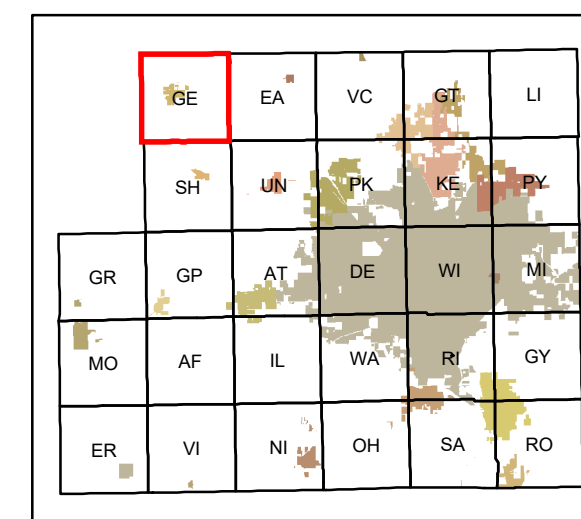

# Greeley Township 2019

## Sedgwick County, Kansas

Date: 6/10/2019

It is understood that the Sedgwick County GIS, Division of Information and Operations, has no indication or reason to believe that there are inaccuracies in information incorporated in the base map.