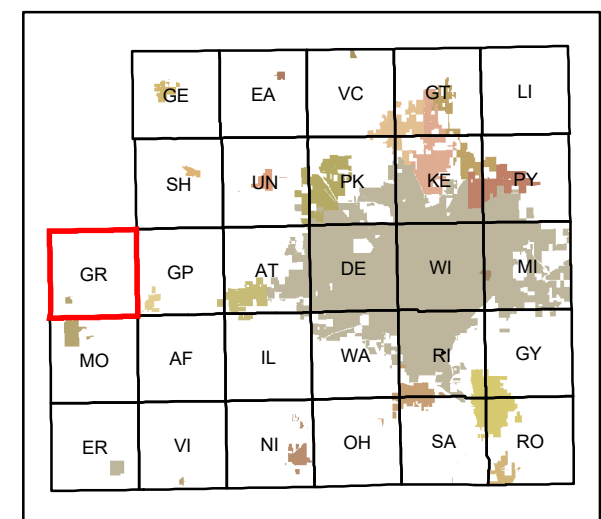

Grand River Township 2019

Sedgwick County, Kansas

Legend

- County Boundary
- Railroads
- Hospitals
- Emergency Sirens
- Cemeteries
- Sections
- Townships
- Parks
- Golf Courses
- Airports
- Schools**
 - Elementary School
 - K-8
 - Middle School
 - High School
 - College
 - Vocational
 - Special School
- Emergency Facilities**
 - EMS
 - Sheriff Station
 - Wichita Police Station
 - Other Police Station
 - County Fire Station
 - Wichita Fire Station
 - Other Fire Station
 - Volunteer Fire Station
- City Limits**
 - Andale
 - Bel Aire
 - Bentley
 - Cheney
 - Clearwater
 - Colwich
 - Derby
 - Eastborough
 - Garden Plain
 - Goddard
 - Haysville
 - Kechi
 - Maize
 - Mount Hope
 - Mulvane
 - Park City
 - Sedgwick
 - Valley Center
 - Viola
 - Wichita
- Roads**
 - Major Highways
 - Highways
 - Ramp
 - Arterial
 - Minor Roads

Date: 6/10/2019

It is understood that the Sedgwick County GIS, Division of Information and Operations, has no indication or reason to believe that there are inaccuracies in information incorporated in the base map.