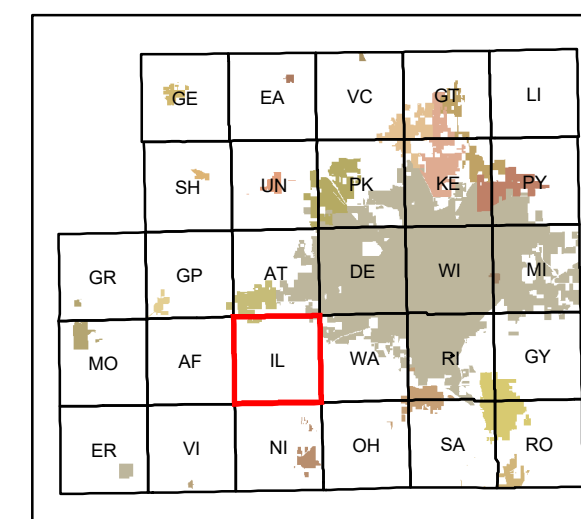

Illinois Township 2019

Sedgwick County, Kansas

Legend

- | | | | |
|-----------------------------|------------------------|--|----------------|
| | County Boundary | | City Limits |
| | Railroads | | Andale |
| | Hospitals | | Bel Aire |
| | Emergency Sirens | | Bentley |
| | Cemeteries | | Cheney |
| | Sections | | Clearwater |
| | Townships | | Colwich |
| | Parks | | Derby |
| | Golf Courses | | Eastborough |
| | Airports | | Garden Plain |
| Schools | | | Goddard |
| | Elementary School | | Haysville |
| | K-8 | | Kechi |
| | Middle School | | Maize |
| | High School | | Mount Hope |
| | College | | Mulvane |
| | Vocational | | Park City |
| | Special School | | Sedgwick |
| | Valley Center | | Viola |
| Emergency Facilities | | | Wichita |
| | EMS | | Major Highways |
| | Sheriff Station | | Highways |
| | Wichita Police Station | | Ramp |
| | Other Police Station | | Arterial |
| | County Fire Station | | Minor Roads |
| | Wichita Fire Station | | |
| | Other Fire Station | | |
| | Volunteer Fire Station | | |

Date: 6/10/2019

It is understood that the Sedgwick County GIS, Division of Information and Operations, has no indication or reason to believe that there are inaccuracies in information incorporated in the base map.

The GIS personnel make no warranty or representation, either expressed or implied, with respect to the information or the data displayed.

Geographic Information Services
Sedgwick County...
working for you