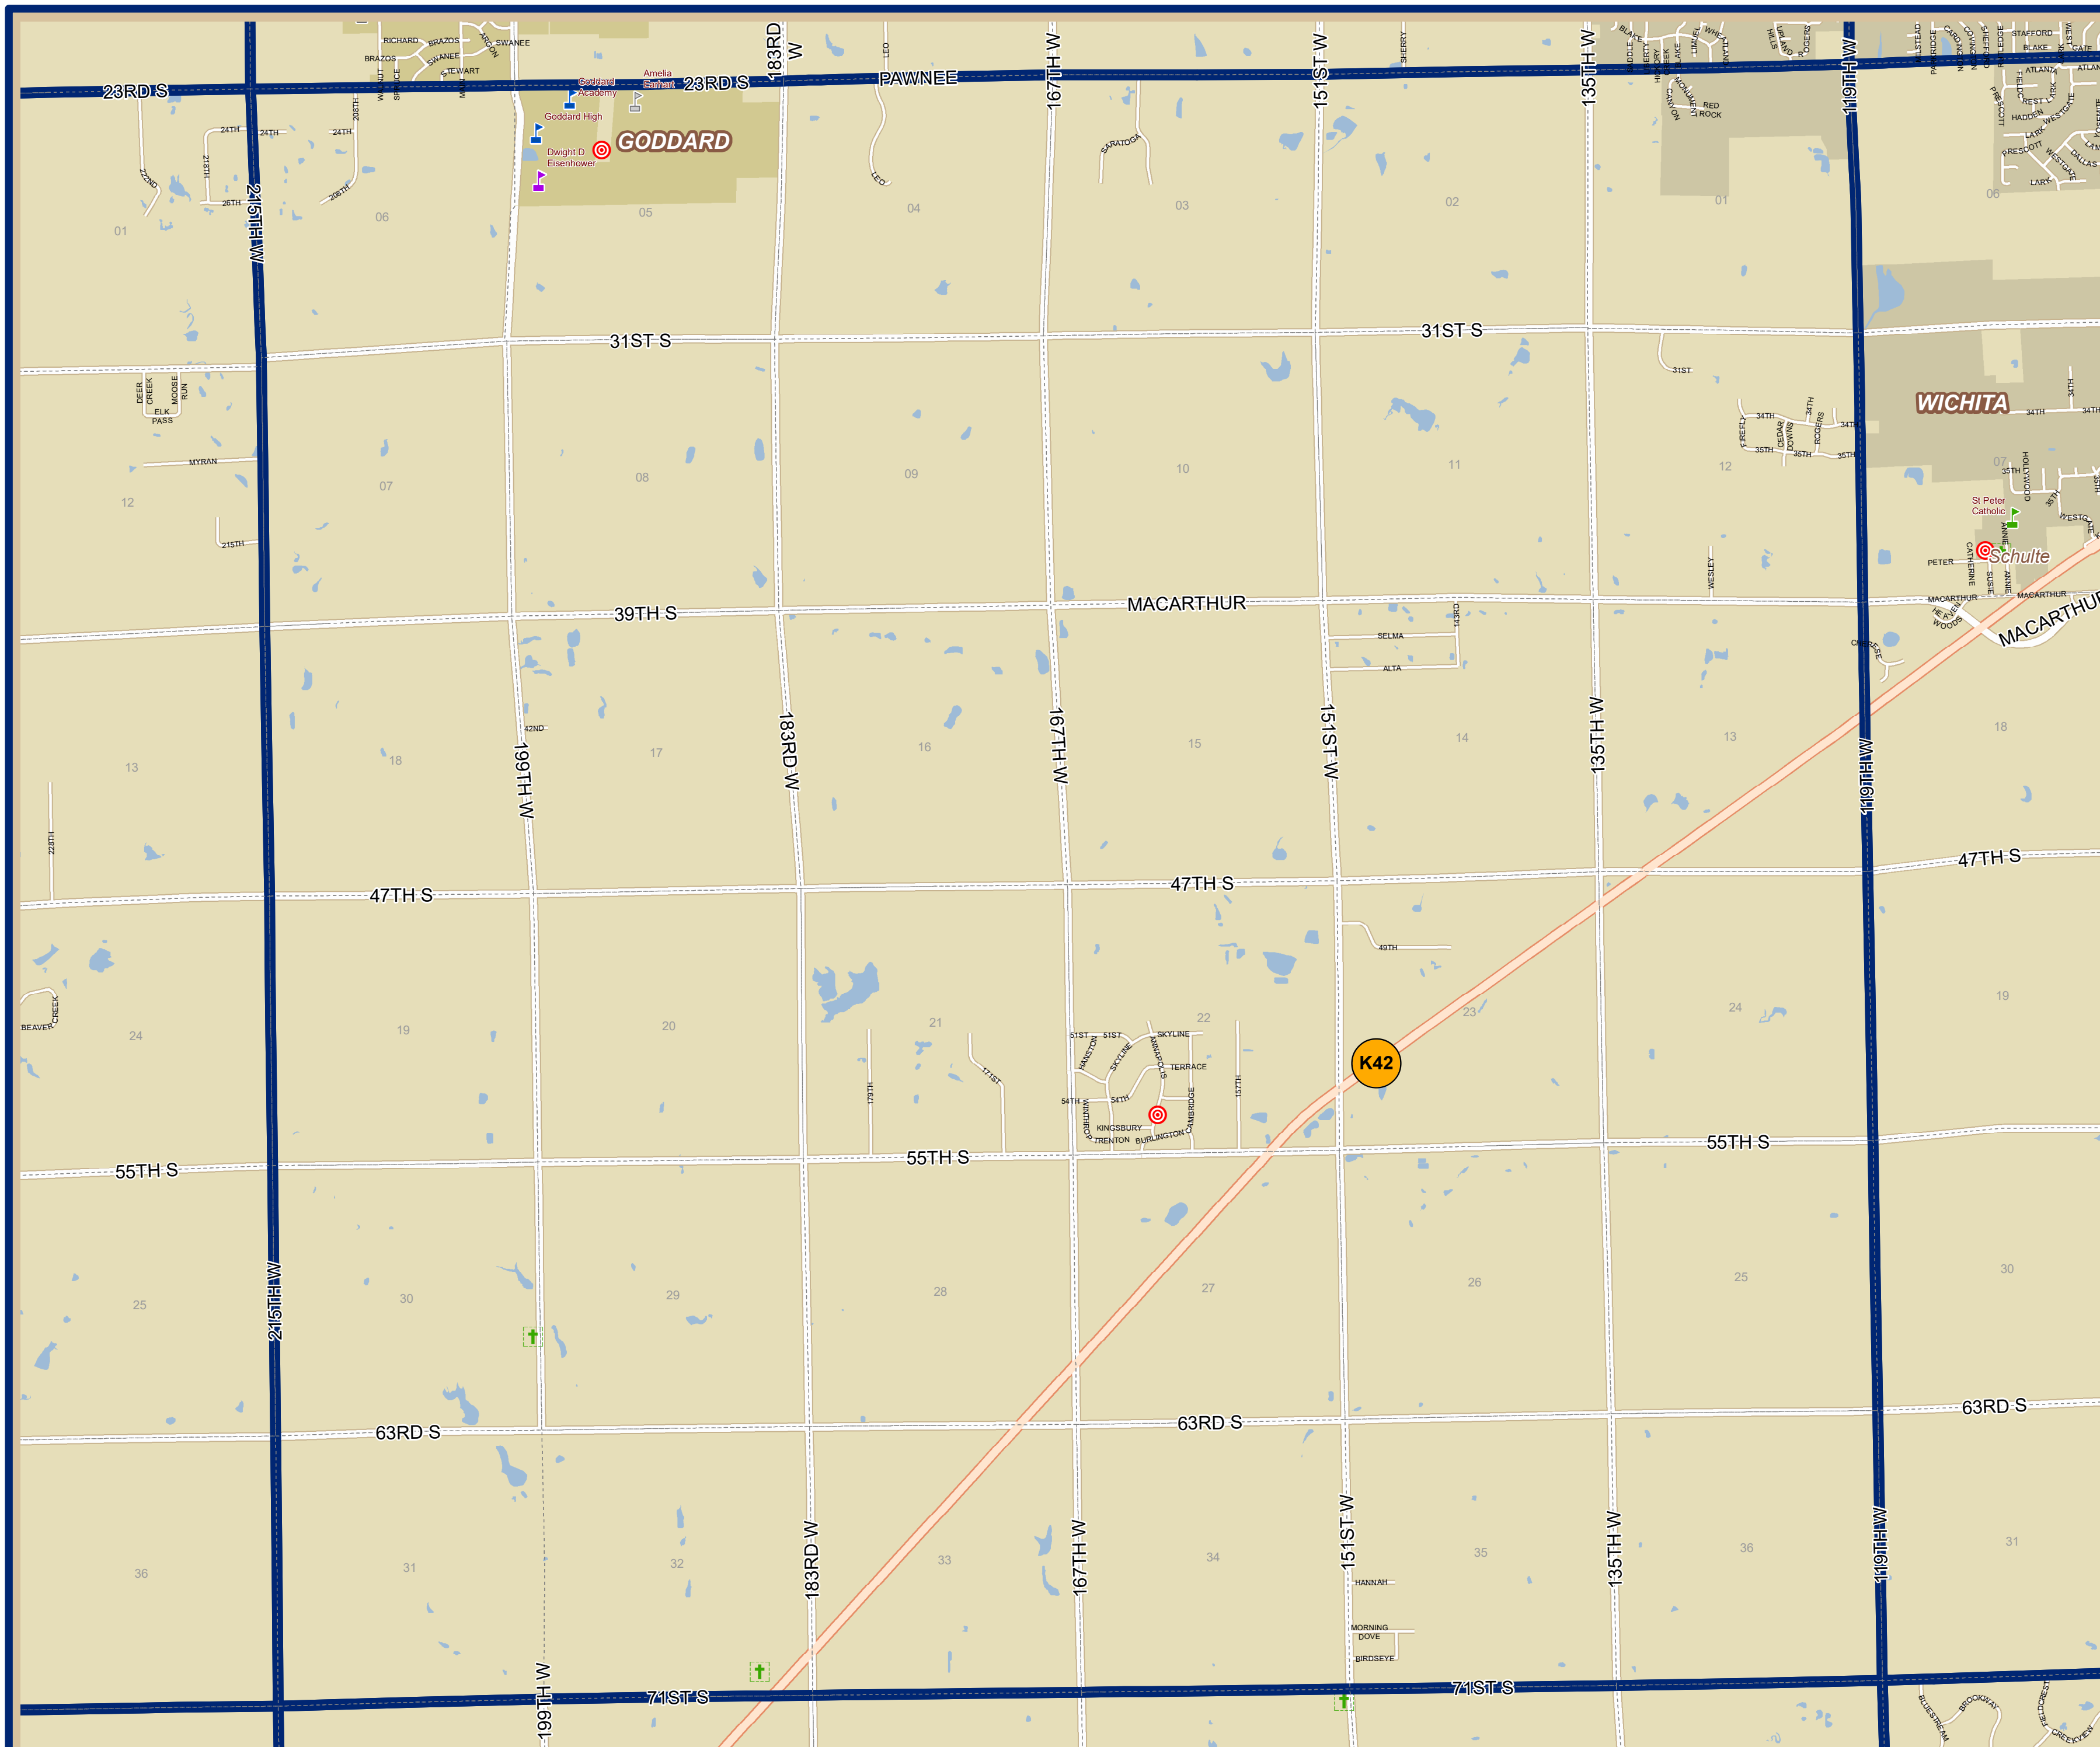

Geographic Information Services
Sedgwick County...
working for you