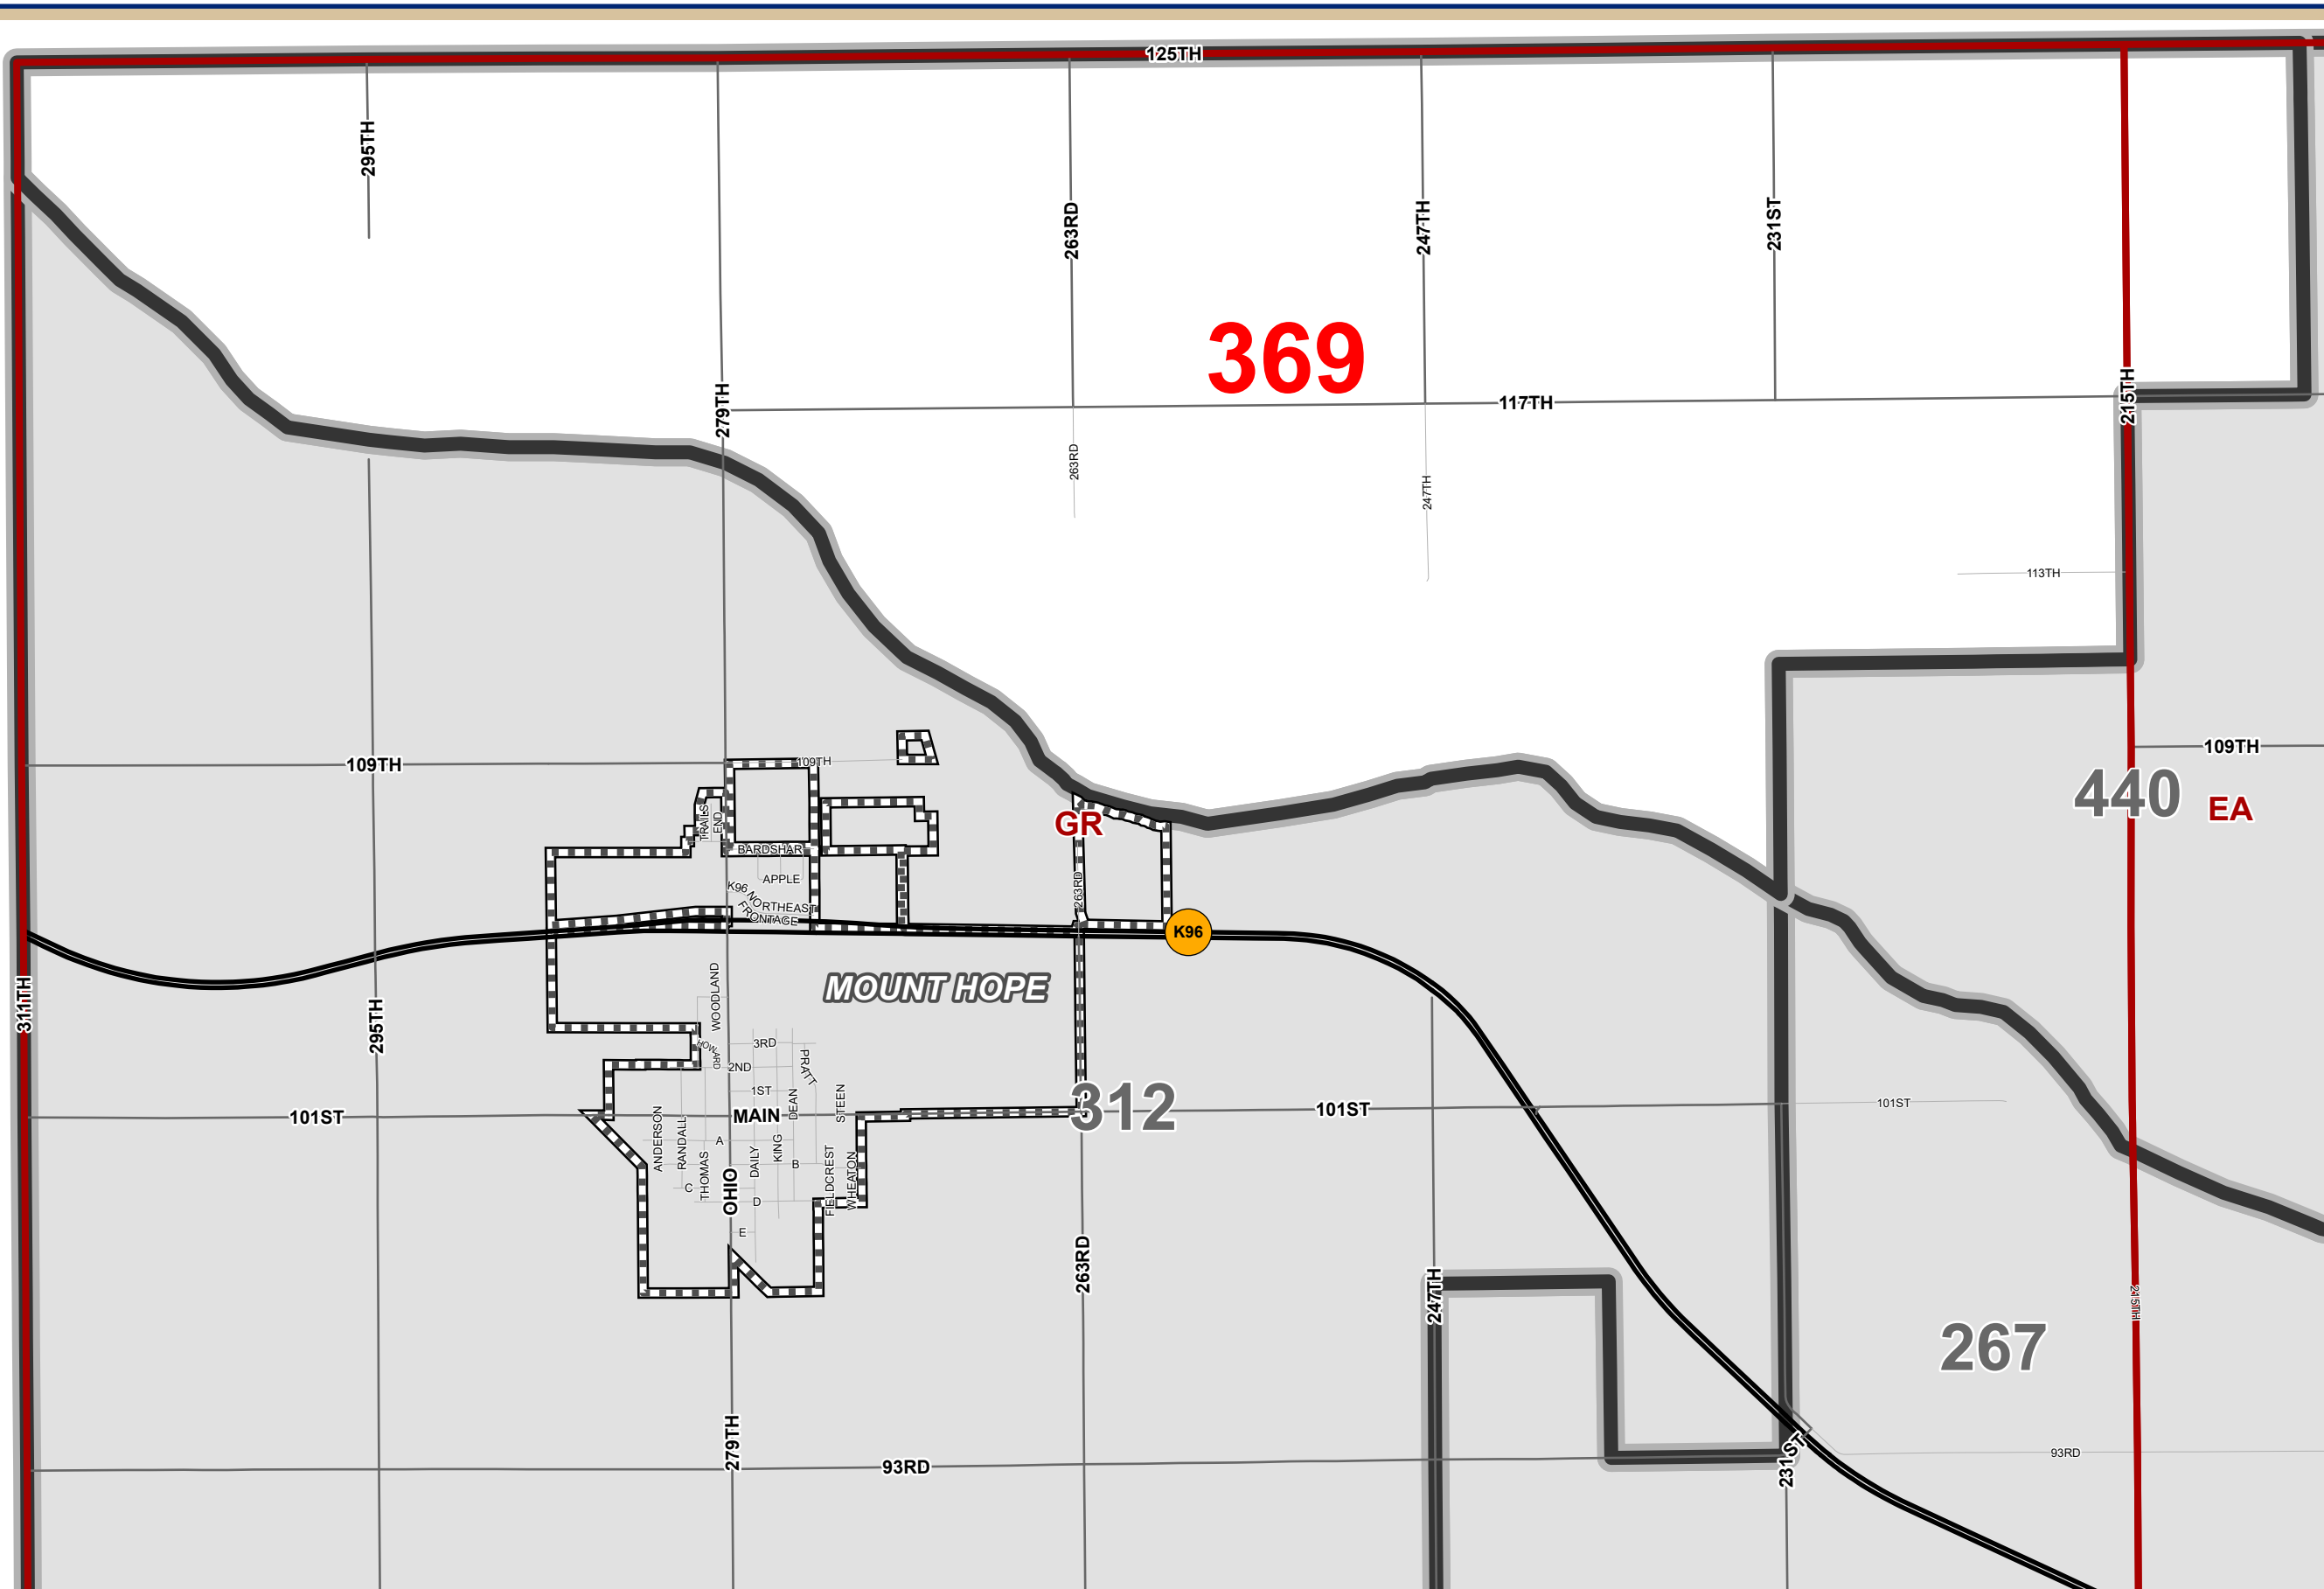

USD 369 Voter Precincts

Sedgwick County, Kansas

Date: 12/22/2022

It is understood that the Sedgwick County GIS, Division of Information and Operations, has no indication or reason to believe that there are inaccuracies in information incorporated in the base map. The GIS personnel make no warranty or representation, either expressed or implied, with respect to the information or the data displayed.