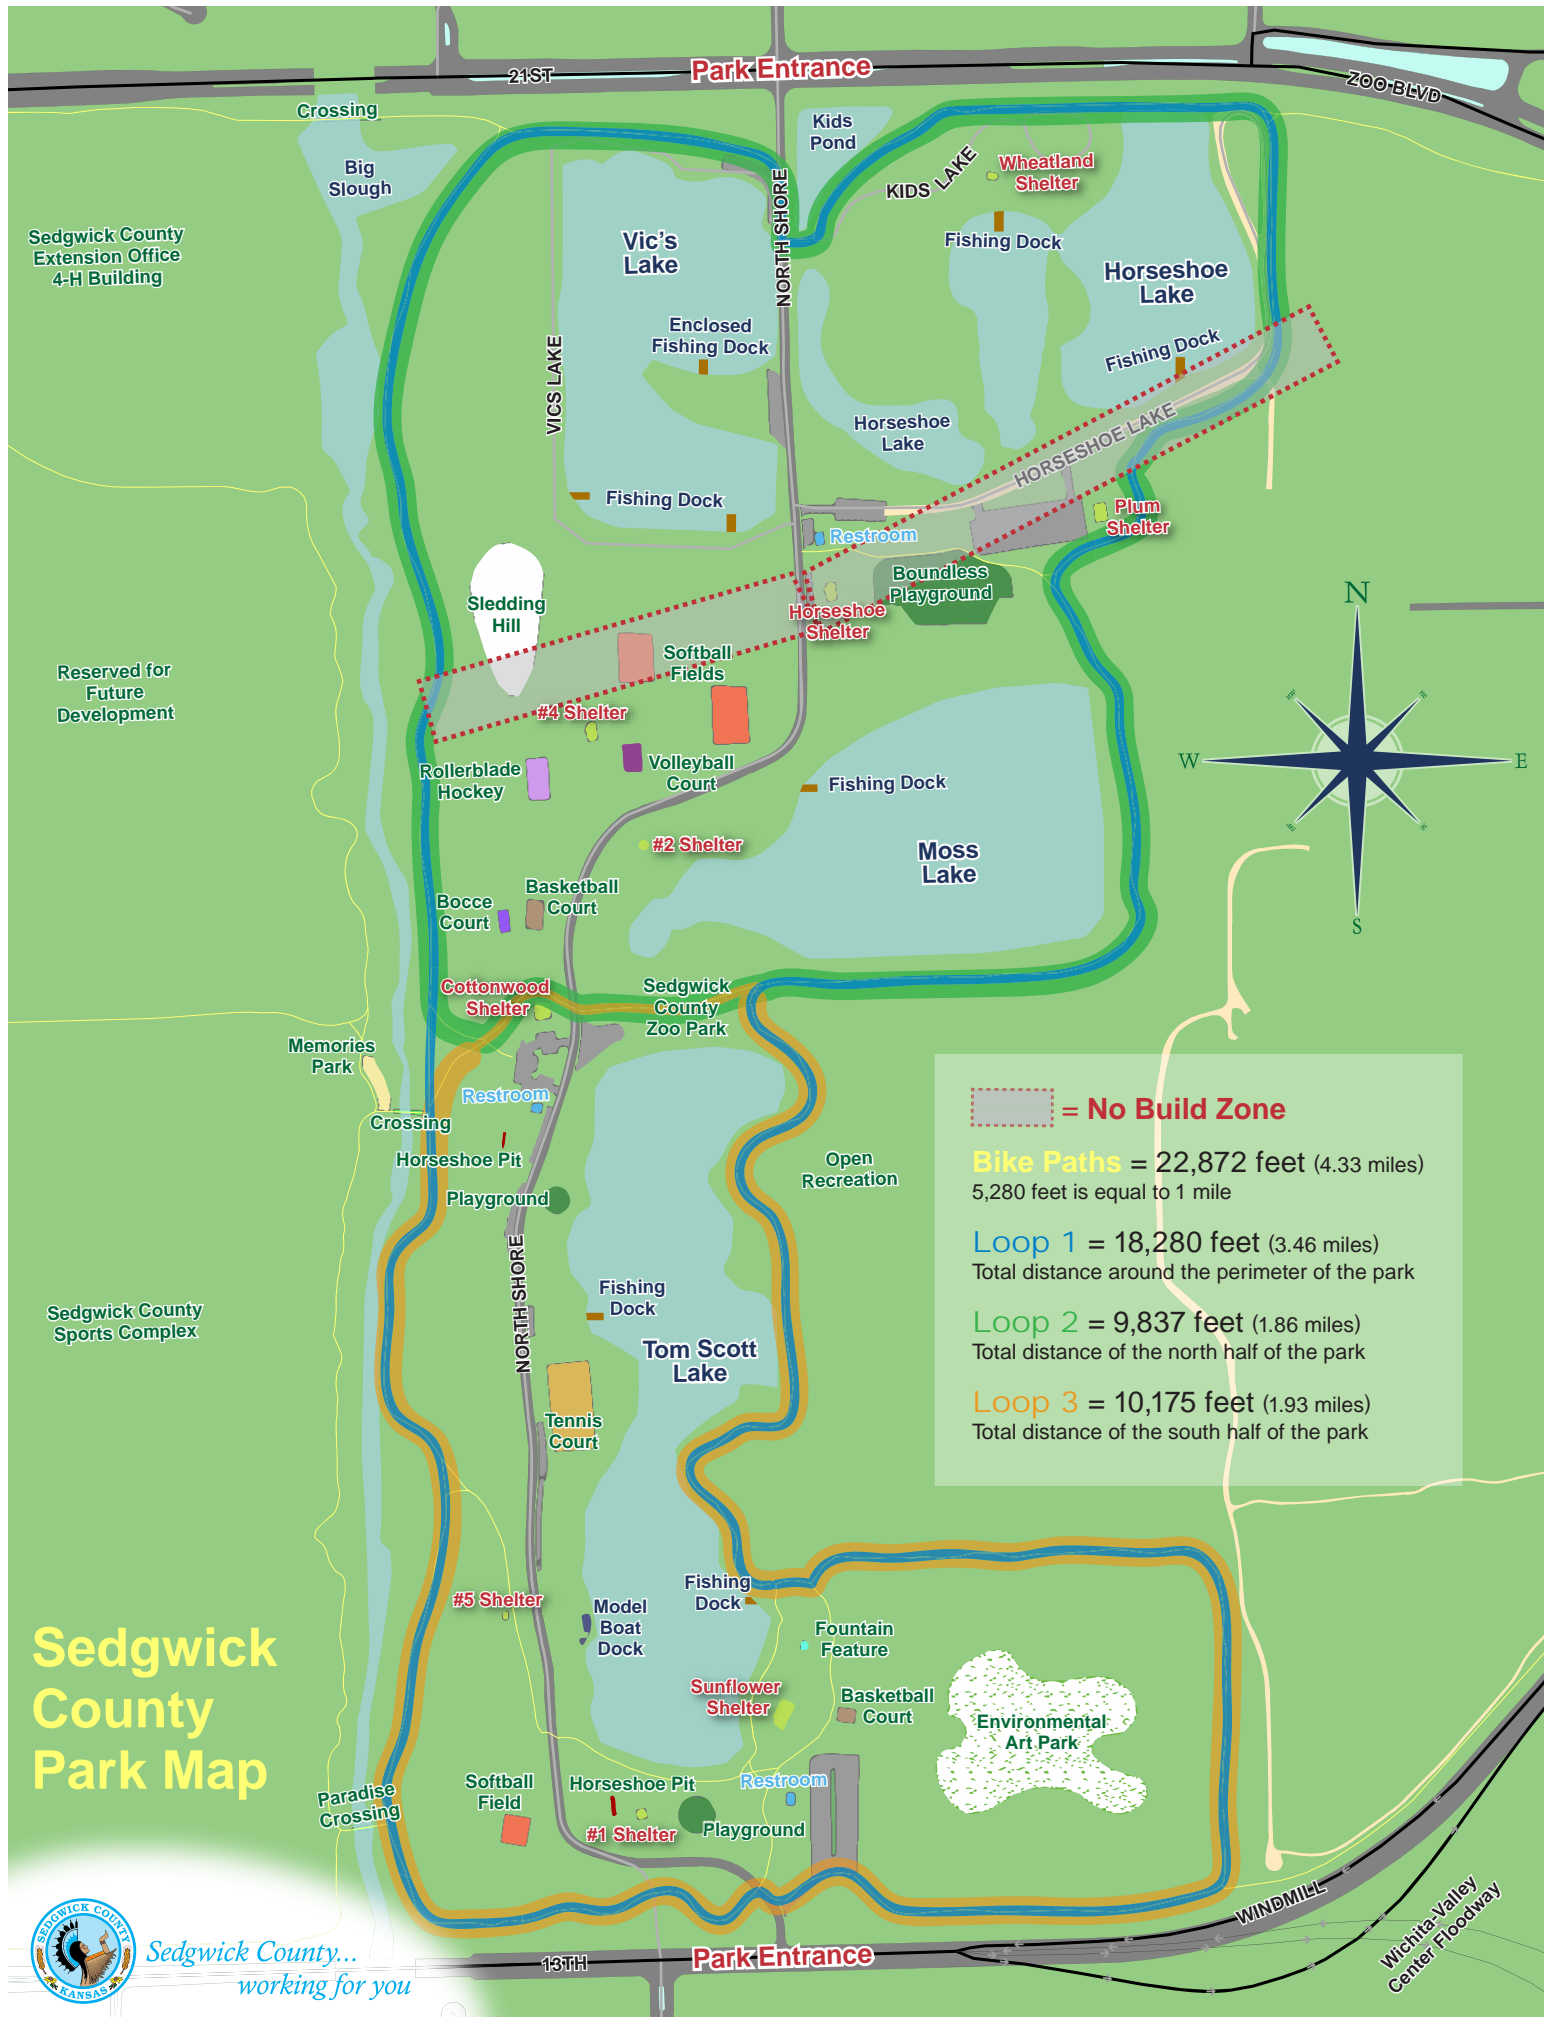

Sedgwick County
Extension Office
4-H Building

Reserved for
Future
Development

Sedgwick County
Sports Complex

Sedgwick County Park Map

Sedgwick County...
working for you

[Red dashed box] = No Build Zone

Bike Paths = 22,872 feet (4.33 miles)
5,280 feet is equal to 1 mile

Loop 1 = 18,280 feet (3.46 miles)
Total distance around the perimeter of the park

Loop 2 = 9,837 feet (1.86 miles)
Total distance of the north half of the park

Loop 3 = 10,175 feet (1.93 miles)
Total distance of the south half of the park

Wichita-Valley
Center Floodway