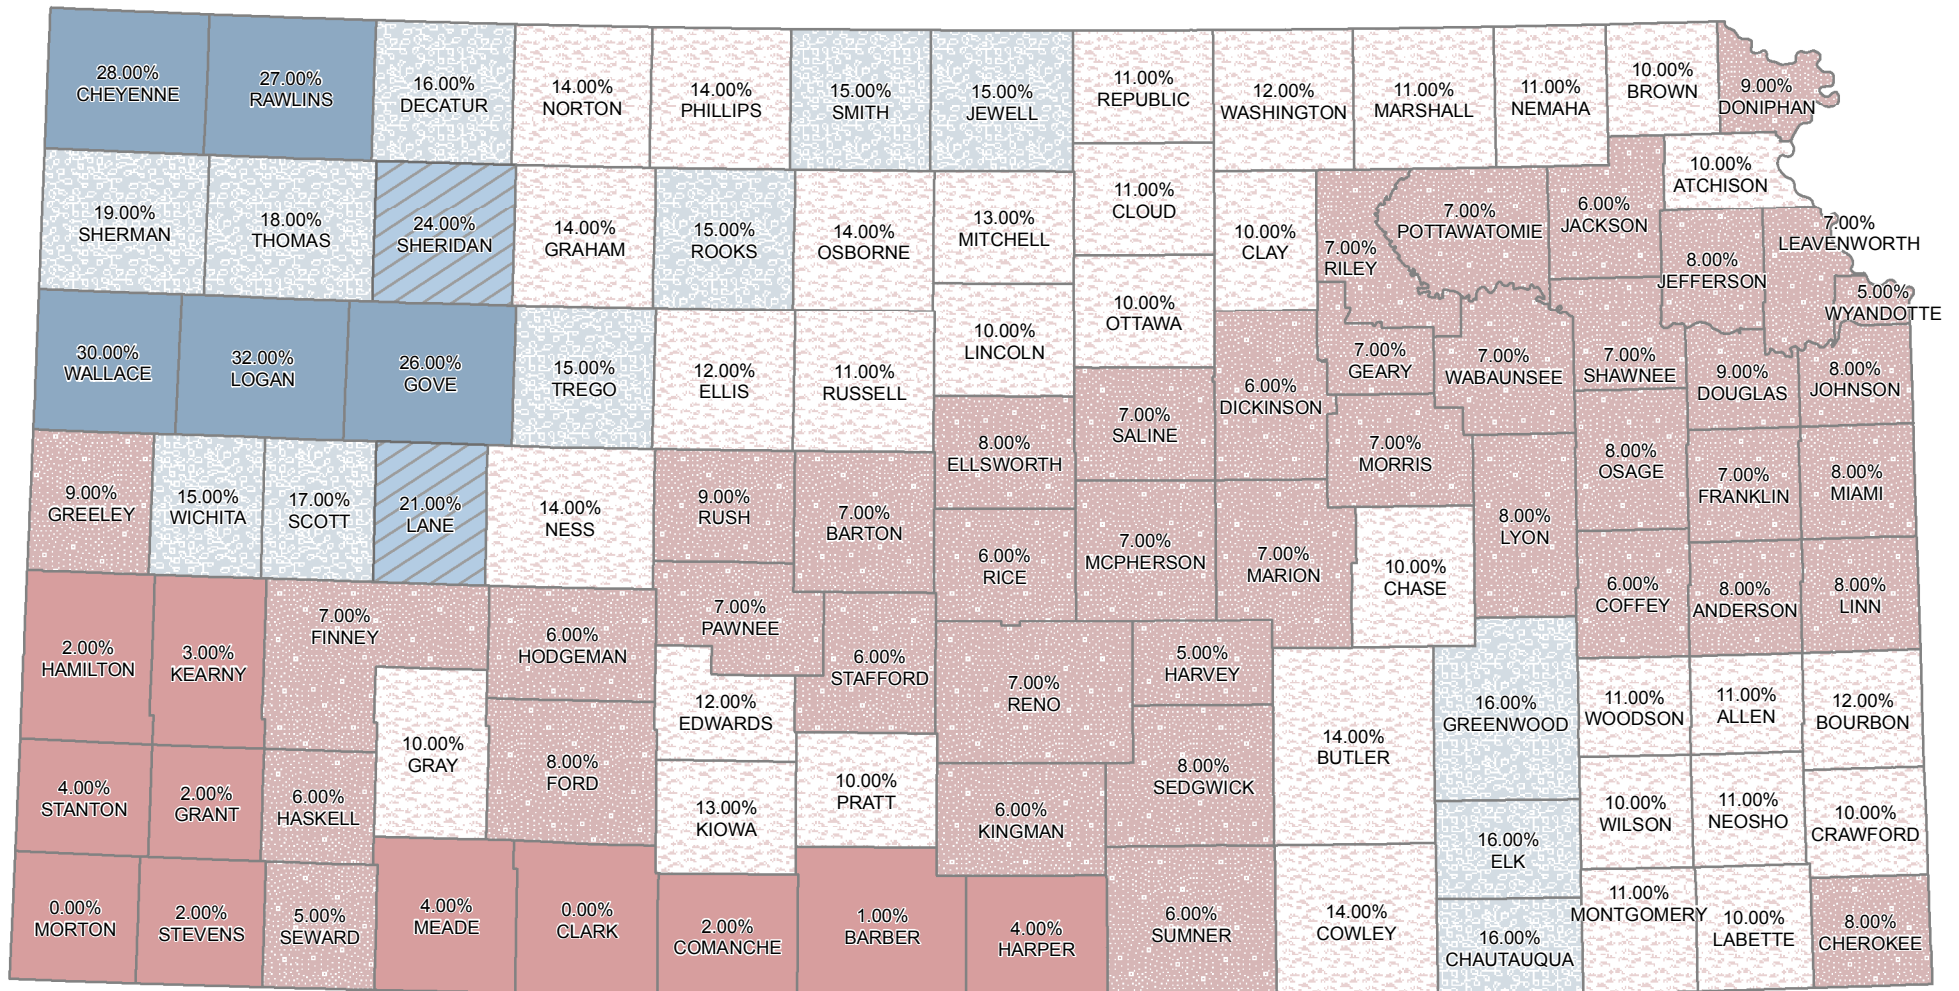

Agricultural Land Values Change from 2017 to 2018

The data used in this map comes from the Property Valuation Division - Kansas Dept of Revenue

% Change

(# of Counties)

March 1st, 2018