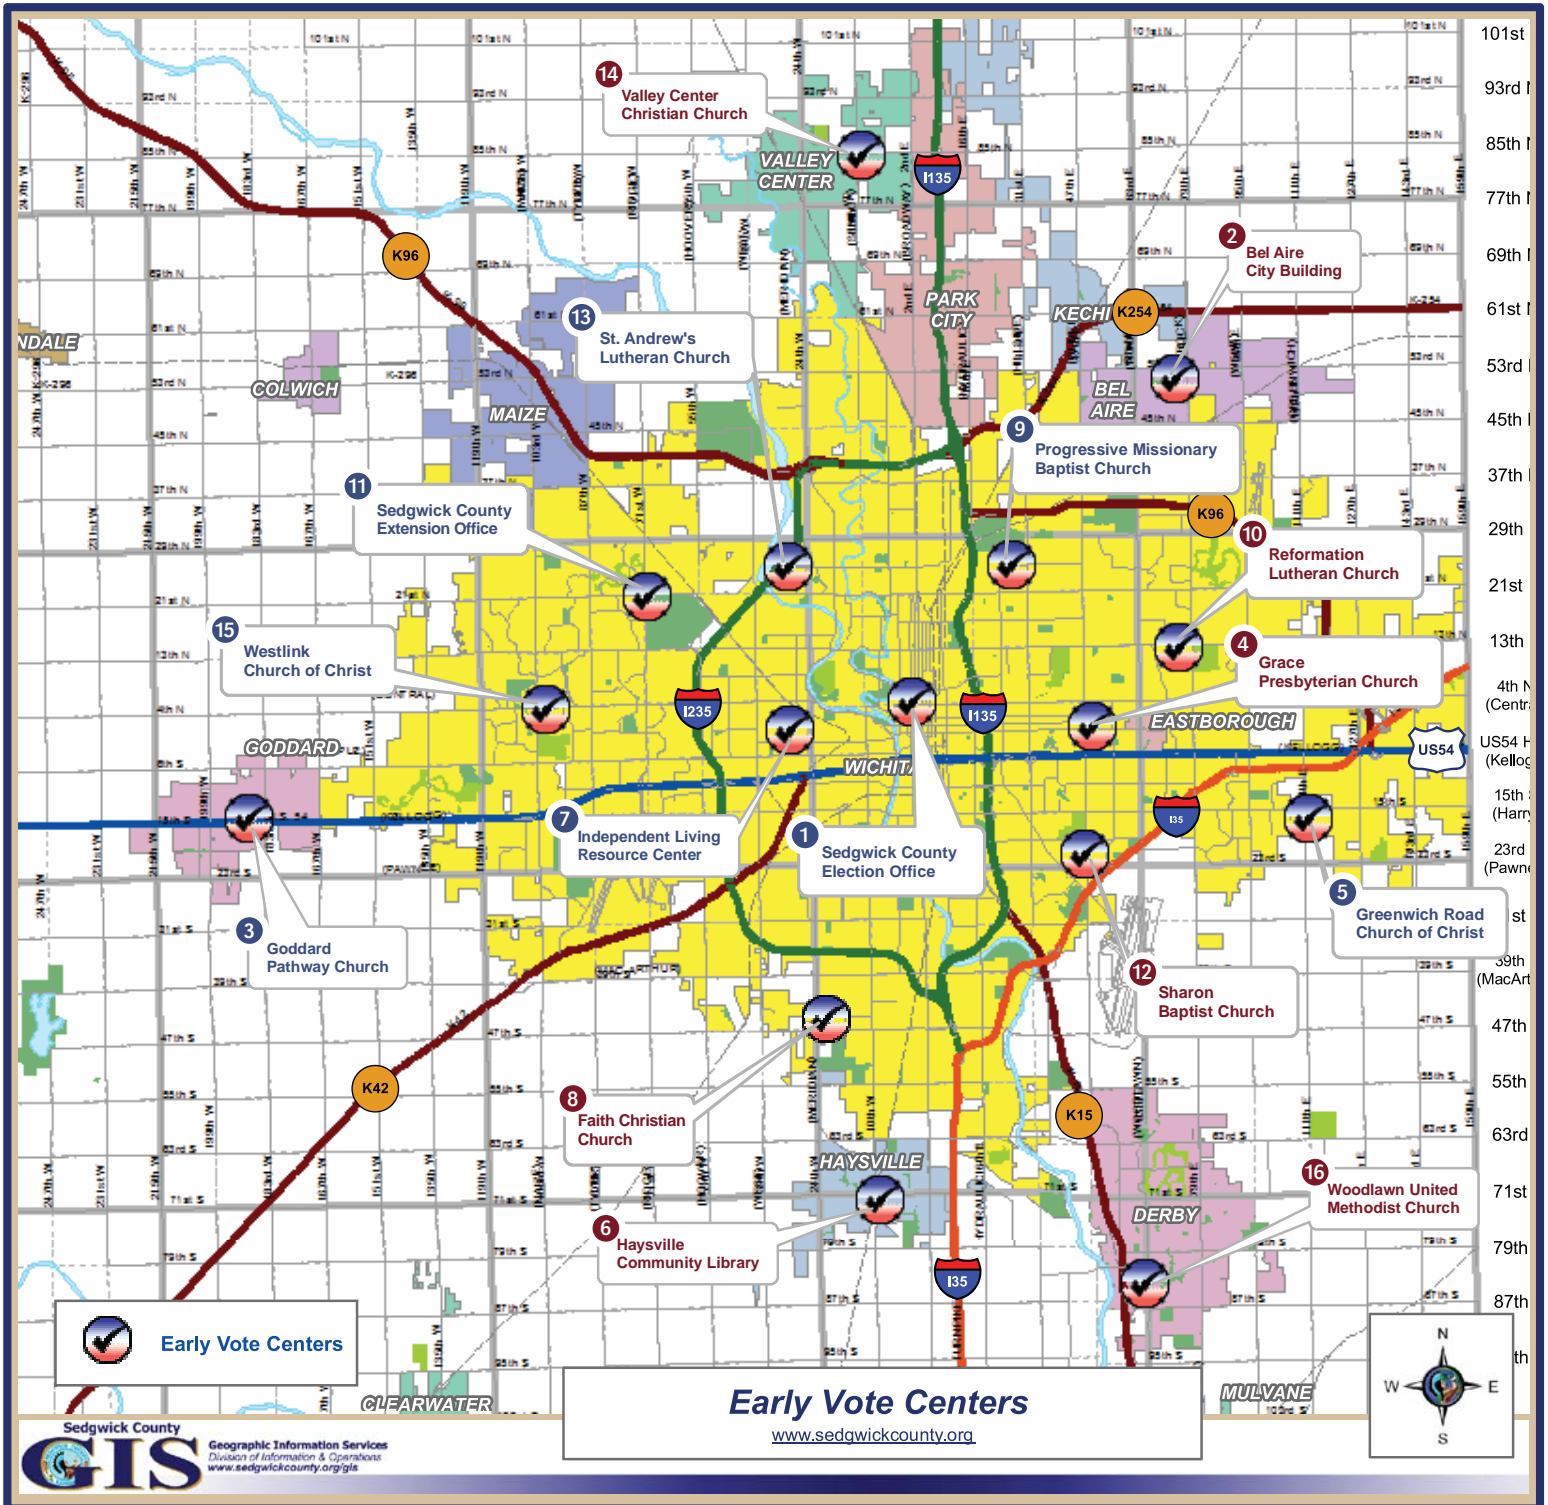

2018 Primary Election

EARLY VOTING

EARLY VOTERS may VOTE at ANY of the 16 locations below

PLEASE NOTE the different dates/times **FOR** Additional Locations (2-16)

1 Sedgwick County Election Office ONLY

510 N. Main, Suite 101 - Wichita

- 7651 E. Central Park
- 18800 W. Kellogg Dr.
- 5002 E. Douglas Ave.
- 1746 S. Greenwich Rd.
- 210 Hays Ave.
- 3033 W. 2nd St. N.
- 2110 W. 45th St. S.
- 2727 E. 25th St. N.
- 7601 E. 13th St. N.
- 7001 W. 21st St. N.
- 2221 S. Oliver
- 2555 Hyacinth Ln.
- 1801 E. Fifth
- 10025 W. Central Ave.
- 431 S. Woodlawn Blvd.

- Bel Aire
- Goddard
- Wichita
- Wichita
- Haysville
- Wichita
- Wichita
- Wichita
- Wichita
- Wichita
- Wichita
- Wichita
- Wichita
- Valley Center
- Wichita
- Derby

Please see the locations map on the other side

Sedgwick County...
working for you

EARLY VOTING LOCATIONS

Sedgwick County...
working for you