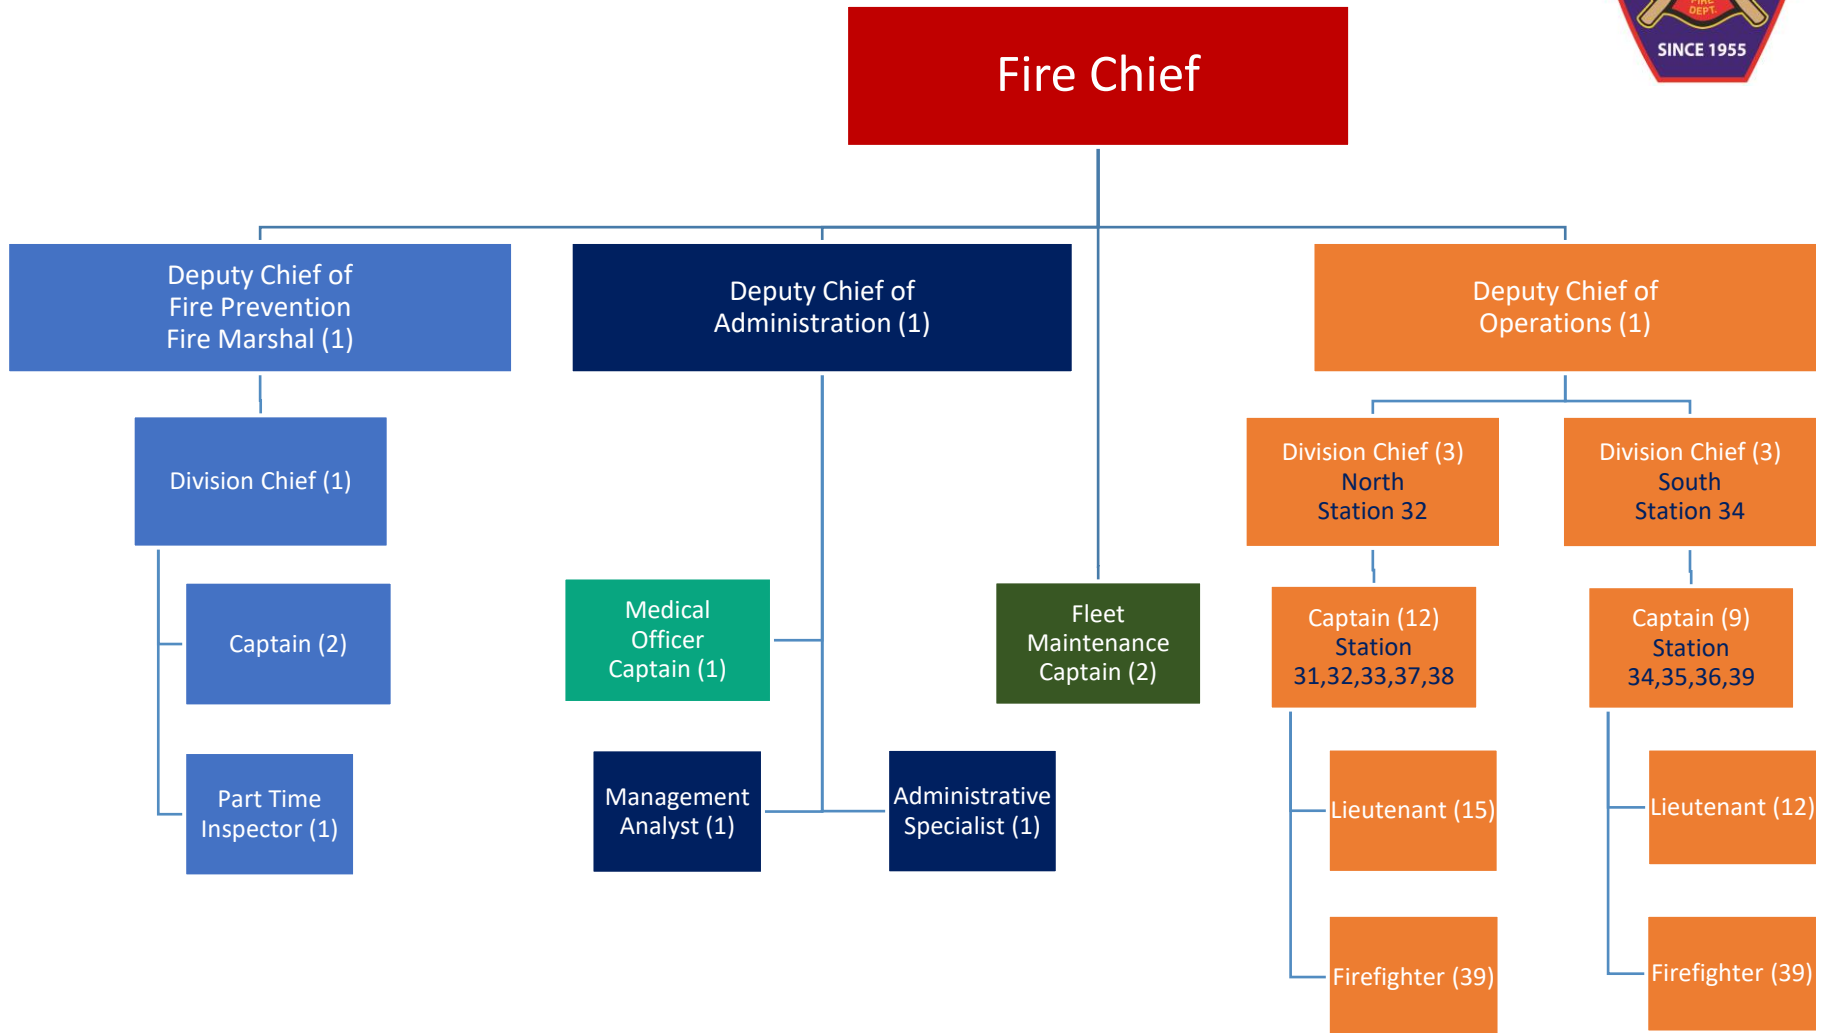

# Sedgwick County Fire District 1

7750 N. Wild West Dr., Park City, KS 67147

316.660.FIRE (3473)

[sedgwickcounty.org/fire](http://sedgwickcounty.org/fire)