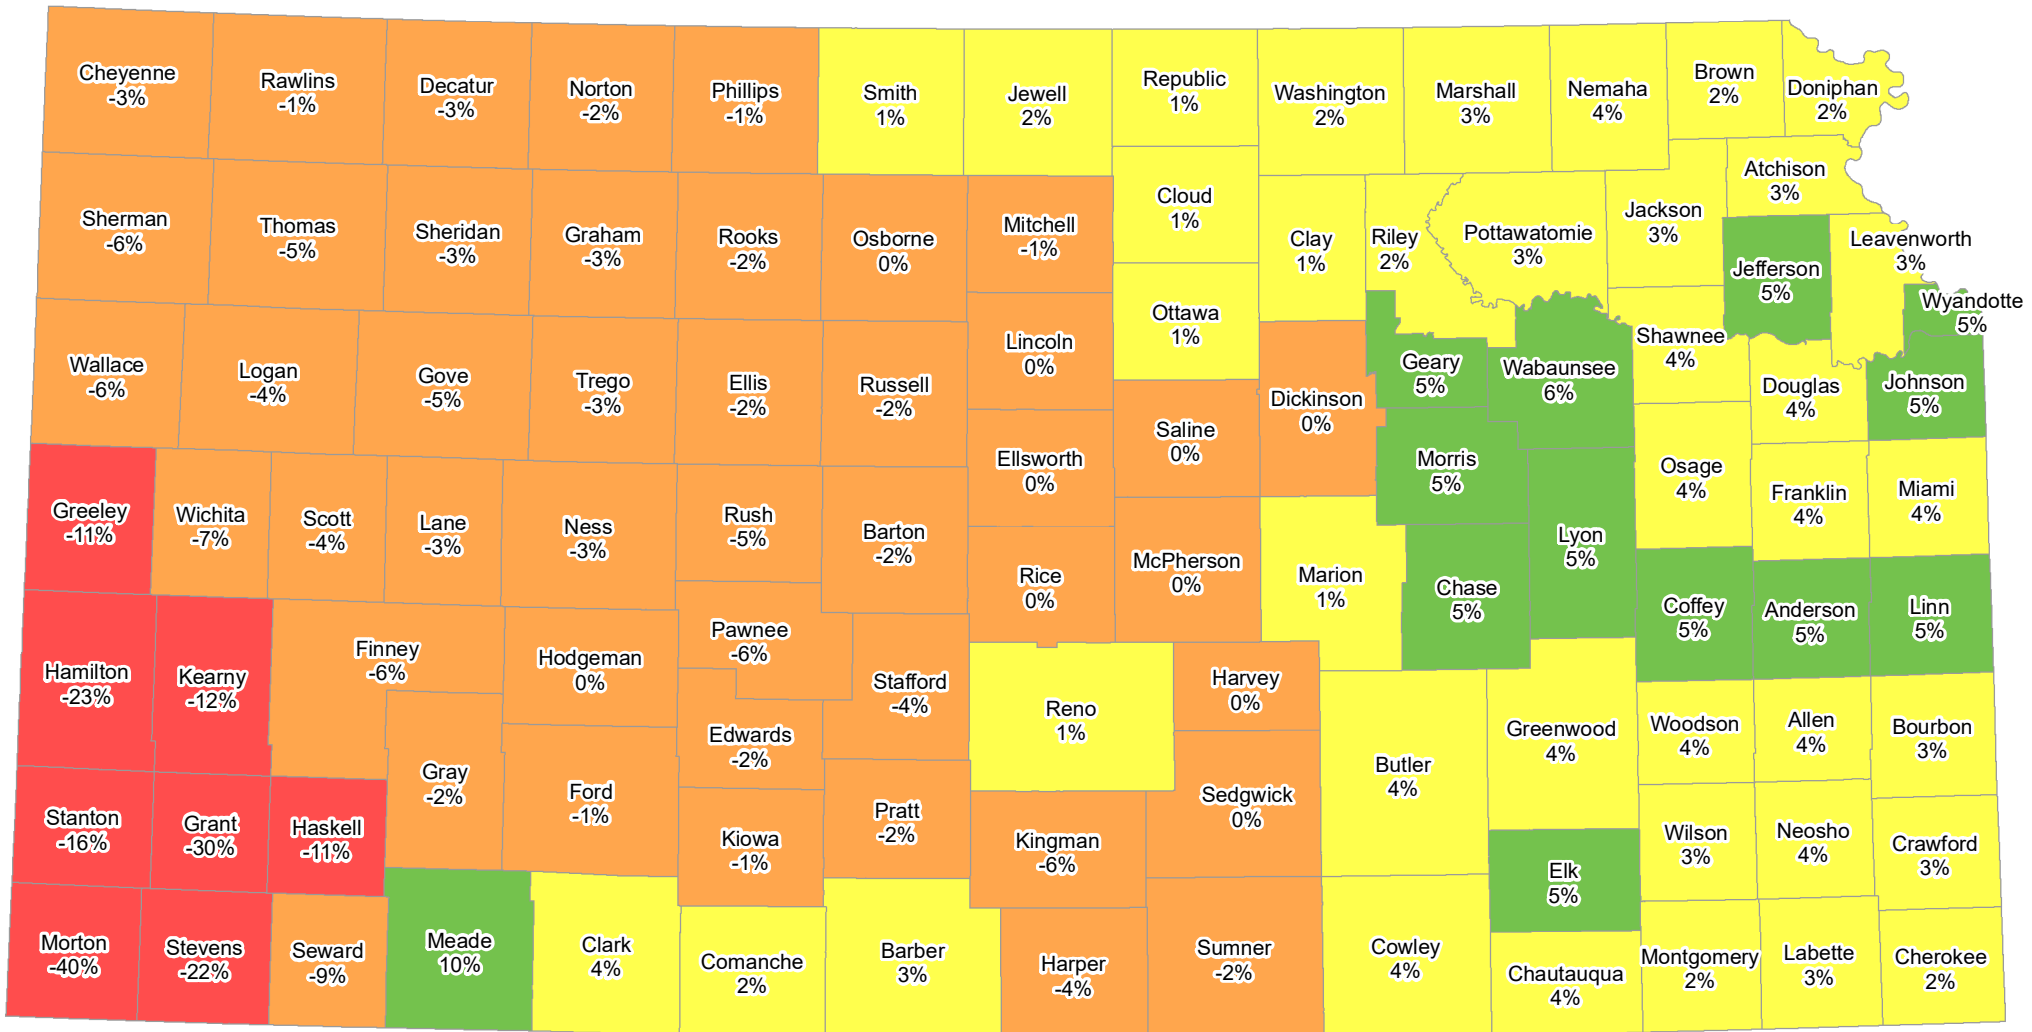

# Agricultural Land Values Change from 2021 to 2022

\*The number represents the weighted average value change for all land types in the county (dryland, irrigated land, native grass, and tame grass)

% Change

(# of Counties)

January 26, 2022