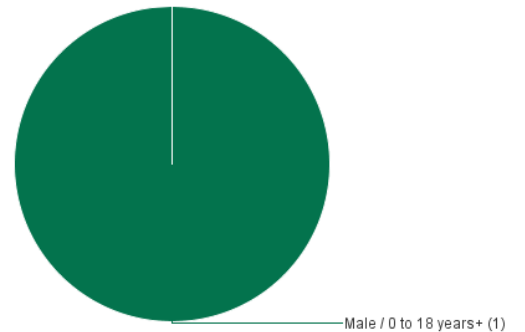

Homicides by Death Year

Last Refresh Date: 4/12/24

Year of Death	2022	2023	2024
Case Count	41	58	1

2024

Case # Count by Age+

Case # Count by Race and Age+

Case # Count by Race

Case # Count by Race and Gender

Case # Count by Gender

Case # Count by Gender and Age+

Case # Count by Age+

Case # Count by Race and Age+

Case # Count by Race

Case # Count by Race and Gender

Case # Count by Gender

Case # Count by Gender and Age+