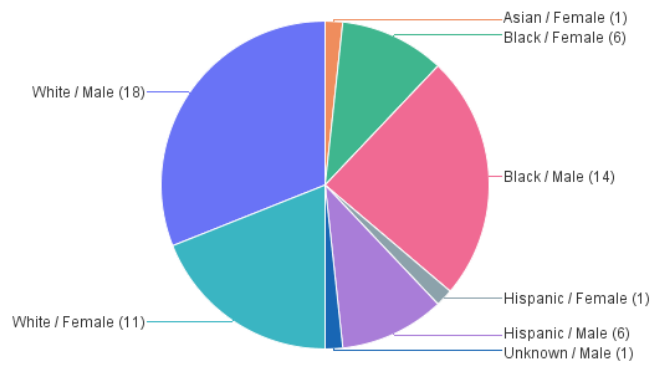

Homicides by Death Year

Last Refresh Date: 4/12/24

Year of Death	2022	2023	2024
Case Count	41	58	1

2024

Case # Count by Age+

Case # Count by Race and Age+

Case # Count by Race

Case # Count by Race and Gender

Case # Count by Gender

Case # Count by Gender and Age+

Case # Count by Age+

Case # Count by Race and Age+

Case # Count by Race

Case # Count by Race and Gender

Case # Count by Gender

Case # Count by Gender and Age+

Case # Count by Age+

Case # Count by Race and Age+

Case # Count by Race

Case # Count by Race and Gender

Case # Count by Gender

Case # Count by Gender and Age+