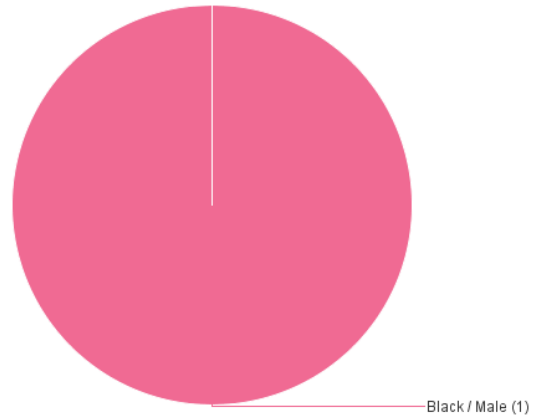

Homicides by Death Year

Last Refresh Date: 4/12/24

Year of Death	2022	2023	2024
Case Count	41	58	1

2024

Case # Count by Age+

Case # Count by Race and Age+

Case # Count by Race

Case # Count by Race and Gender

Case # Count by Gender

Case # Count by Gender and Age+

Case # Count by Age+

Case # Count by Race and Age+

Case # Count by Race

Case # Count by Race and Gender

Case # Count by Gender

Case # Count by Gender and Age+

Case # Count by Age+

Case # Count by Race and Age+

Case # Count by Race

Case # Count by Race and Gender

Case # Count by Gender

Case # Count by Gender and Age+