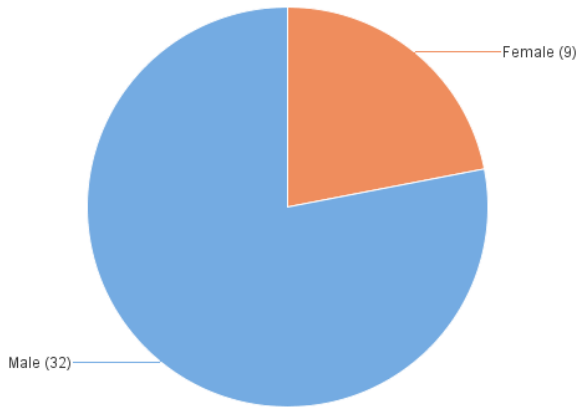

Homicides by Death Year

Last Refresh Date: 4/12/24

Year of Death	2022	2023	2024
Case Count	41	58	1

2024

Case # Count by Age+

Case # Count by Race and Age+

Case # Count by Race

Case # Count by Race and Gender

Case # Count by Gender

Case # Count by Gender and Age+

Case # Count by Age+

Case # Count by Race and Age+

Case # Count by Race

Case # Count by Race and Gender

Case # Count by Gender

Case # Count by Gender and Age+

Case # Count by Age+

Case # Count by Race and Age+

Case # Count by Race

Case # Count by Race and Gender

Case # Count by Gender

Case # Count by Gender and Age+