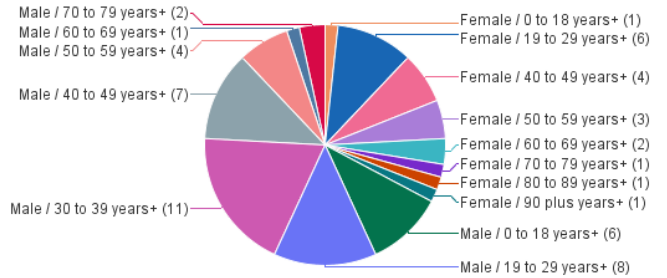

Homicides by Death Year

Last Refresh Date: 4/12/24

Year of Death	2022	2023	2024
Case Count	41	58	1

2024

Case # Count by Age+

Case # Count by Race and Age+

Case # Count by Race

Case # Count by Race and Gender

Case # Count by Gender

Case # Count by Gender and Age+

Case # Count by Age+

Case # Count by Race and Age+

Case # Count by Race

Case # Count by Race and Gender

Case # Count by Gender

Case # Count by Gender and Age+

Case # Count by Age+

Case # Count by Race and Age+

Case # Count by Race

Case # Count by Race and Gender

Case # Count by Gender

Case # Count by Gender and Age+