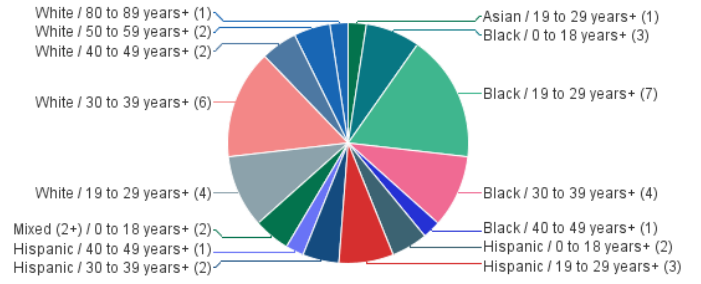

Homicides by Death Year

Last Refresh Date: 4/12/24

Year of Death	2022	2023	2024
Case Count	41	58	1

2024

Case # Count by Age+

Case # Count by Race and Age+

Case # Count by Race

Case # Count by Race and Gender

Case # Count by Gender

Case # Count by Gender and Age+

Case # Count by Age+

Case # Count by Race and Age+

Case # Count by Race

Case # Count by Race and Gender

Case # Count by Gender

Case # Count by Gender and Age+

Case # Count by Age+

Case # Count by Race and Age+

Case # Count by Race

Case # Count by Race and Gender

Case # Count by Gender

Case # Count by Gender and Age+