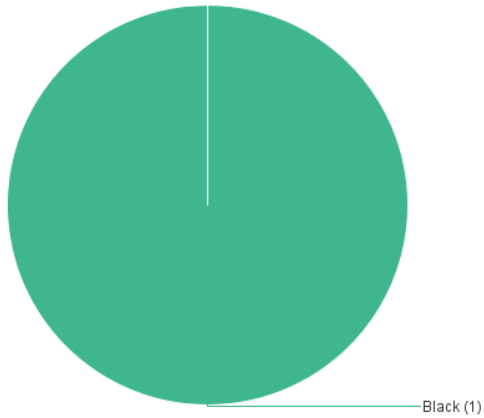

Homicides by Death Year

Last Refresh Date: 4/12/24

Year of Death	2022	2023	2024
Case Count	41	58	1

2024

Case # Count by Age+

Case # Count by Race and Age+

Case # Count by Race

Case # Count by Race and Gender

Case # Count by Gender

Case # Count by Gender and Age+

Case # Count by Age+

Case # Count by Race and Age+

Case # Count by Race

Case # Count by Race and Gender

Case # Count by Gender

Case # Count by Gender and Age+