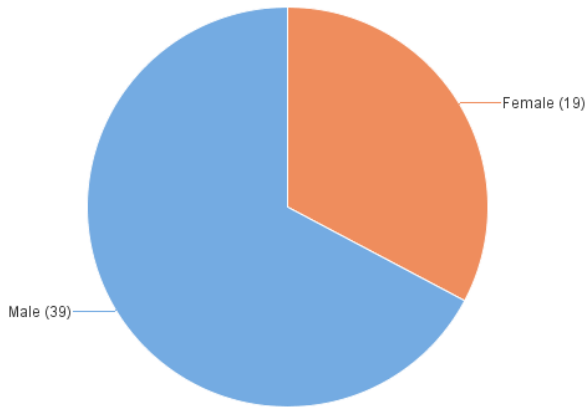

Homicides by Death Year

Last Refresh Date: 4/12/24

Year of Death	2022	2023	2024
Case Count	41	58	1

2024

Case # Count by Age+

Case # Count by Race and Age+

Case # Count by Race

Case # Count by Race and Gender

Case # Count by Gender

Case # Count by Gender and Age+

Case # Count by Age+

Case # Count by Race and Age+

Case # Count by Race

Case # Count by Race and Gender

Case # Count by Gender

Case # Count by Gender and Age+

Case # Count by Age+

Case # Count by Race and Age+

Case # Count by Race

Case # Count by Race and Gender

Case # Count by Gender

Case # Count by Gender and Age+