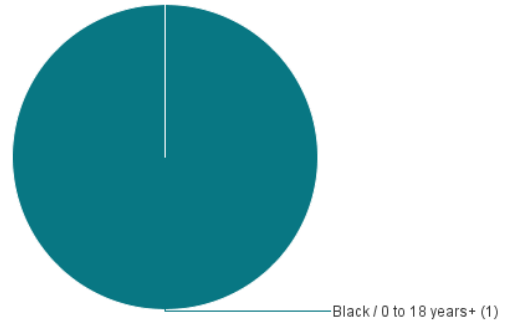

Homicides by Death Year

Last Refresh Date: 4/12/24

Year of Death	2022	2023	2024
Case Count	41	58	1

2024

Case # Count by Age+

Case # Count by Race and Age+

Case # Count by Race

Case # Count by Race and Gender

Case # Count by Gender

Case # Count by Gender and Age+

Case # Count by Age+

Case # Count by Race and Age+

Case # Count by Race

Case # Count by Race and Gender

Case # Count by Gender

Case # Count by Gender and Age+