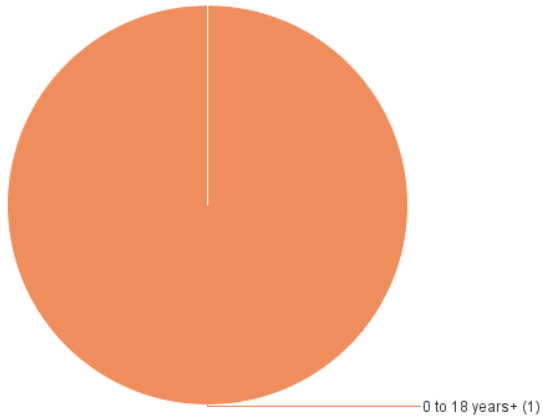

Homicides by Death Year

Last Refresh Date: 4/12/24

Year of Death	2022	2023	2024
Case Count	41	58	1

2024

Case # Count by Age+

Case # Count by Race and Age+

Case # Count by Race

Case # Count by Race and Gender

Case # Count by Gender

Case # Count by Gender and Age+

Case # Count by Age+

Case # Count by Race and Age+

Case # Count by Race

Case # Count by Race and Gender

Case # Count by Gender

Case # Count by Gender and Age+

Case # Count by Age+

Case # Count by Race and Age+

Case # Count by Race

Case # Count by Race and Gender

Case # Count by Gender

Case # Count by Gender and Age+