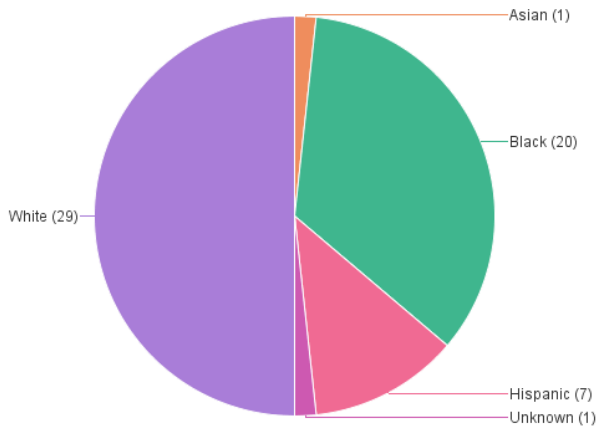

Homicides by Death Year

Last Refresh Date: 4/12/24

Year of Death	2022	2023	2024
Case Count	41	58	1

2024

Case # Count by Age+

Case # Count by Race and Age+

Case # Count by Race

Case # Count by Race and Gender

Case # Count by Gender

Case # Count by Gender and Age+

Case # Count by Age+

Case # Count by Race and Age+

Case # Count by Race

Case # Count by Race and Gender

Case # Count by Gender

Case # Count by Gender and Age+

Case # Count by Age+

Case # Count by Race and Age+

Case # Count by Race

Case # Count by Race and Gender

Case # Count by Gender

Case # Count by Gender and Age+