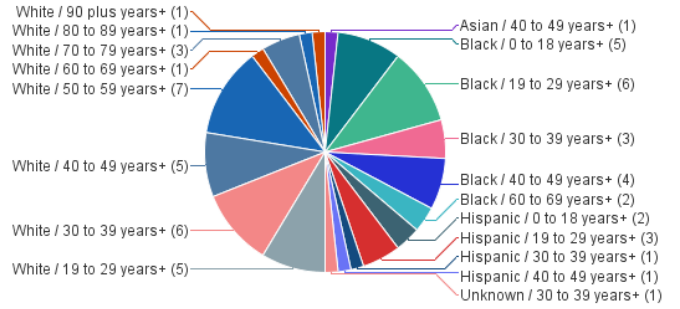

Homicides by Death Year

Last Refresh Date: 4/12/24

Year of Death	2022	2023	2024
Case Count	41	58	1

2024

Case # Count by Age+

Case # Count by Race and Age+

Case # Count by Race

Case # Count by Race and Gender

Case # Count by Gender

Case # Count by Gender and Age+

Case # Count by Age+

Case # Count by Race and Age+

Case # Count by Race

Case # Count by Race and Gender

Case # Count by Gender

Case # Count by Gender and Age+

Case # Count by Age+

Case # Count by Race and Age+

Case # Count by Race

Case # Count by Race and Gender

Case # Count by Gender

Case # Count by Gender and Age+