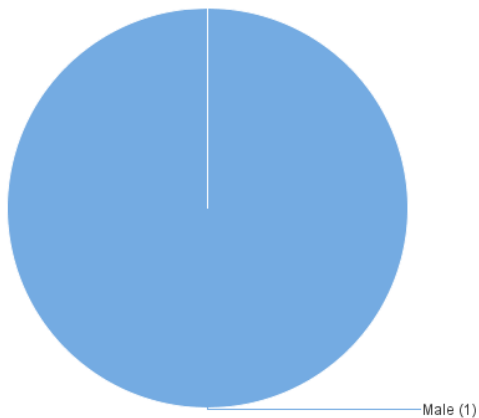

Homicides by Death Year

Last Refresh Date: 4/12/24

Year of Death	2022	2023	2024
Case Count	41	58	1

2024

Case # Count by Age+

Case # Count by Race and Age+

Case # Count by Race

Case # Count by Race and Gender

Case # Count by Gender

Case # Count by Gender and Age+

Case # Count by Age+

Case # Count by Race and Age+

Case # Count by Race

Case # Count by Race and Gender

Case # Count by Gender

Case # Count by Gender and Age+