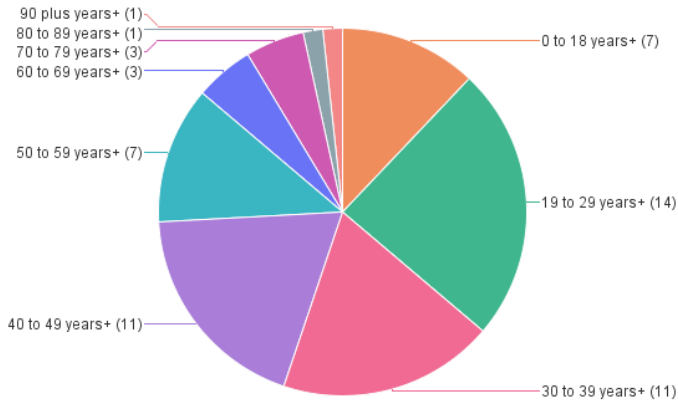

Homicides by Death Year

Last Refresh Date: 4/12/24

Year of Death	2022	2023	2024
Case Count	41	58	1

2024

Case # Count by Age+

Case # Count by Race and Age+

Case # Count by Race

Case # Count by Race and Gender

Case # Count by Gender

Case # Count by Gender and Age+

Case # Count by Age+

Case # Count by Race and Age+

Case # Count by Race

Case # Count by Race and Gender

Case # Count by Gender

Case # Count by Gender and Age+

Case # Count by Age+

Case # Count by Race and Age+

Case # Count by Race

Case # Count by Race and Gender

Case # Count by Gender

Case # Count by Gender and Age+