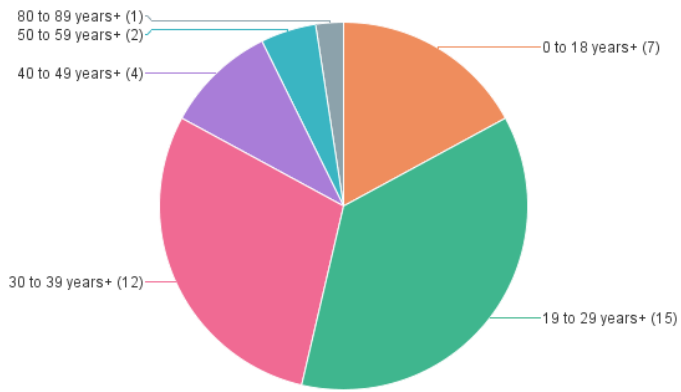

Homicides by Death Year

Last Refresh Date: 4/12/24

Year of Death	2022	2023	2024
Case Count	41	58	1

2024

Case # Count by Age+

Case # Count by Race and Age+

Case # Count by Race

Case # Count by Race and Gender

Case # Count by Gender

Case # Count by Gender and Age+

Case # Count by Age+

Case # Count by Race and Age+

Case # Count by Race

Case # Count by Race and Gender

Case # Count by Gender

Case # Count by Gender and Age+

Case # Count by Age+

Case # Count by Race and Age+

Case # Count by Race

Case # Count by Race and Gender

Case # Count by Gender

Case # Count by Gender and Age+