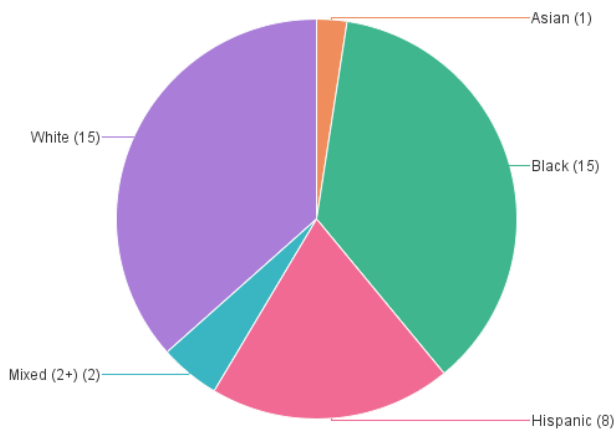

Homicides by Death Year

Last Refresh Date: 4/12/24

Year of Death	2022	2023	2024
Case Count	41	58	1

2024

Case # Count by Age+

Case # Count by Race and Age+

Case # Count by Race

Case # Count by Race and Gender

Case # Count by Gender

Case # Count by Gender and Age+

Case # Count by Age+

Case # Count by Race and Age+

Case # Count by Race

Case # Count by Race and Gender

Case # Count by Gender

Case # Count by Gender and Age+

Case # Count by Age+

Case # Count by Race and Age+

Case # Count by Race

Case # Count by Race and Gender

Case # Count by Gender

Case # Count by Gender and Age+