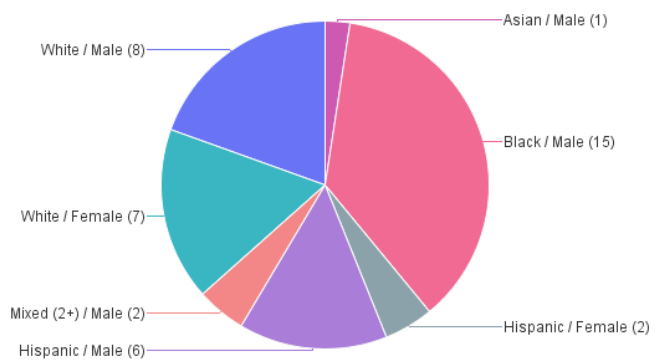

Homicides by Death Year

Last Refresh Date: 4/12/24

Year of Death	2022	2023	2024
Case Count	41	58	1

2024

Case # Count by Age+

Case # Count by Race and Age+

Case # Count by Race

Case # Count by Race and Gender

Case # Count by Gender

Case # Count by Gender and Age+

Case # Count by Age+

Case # Count by Race and Age+

Case # Count by Race

Case # Count by Race and Gender

Case # Count by Gender

Case # Count by Gender and Age+

Case # Count by Age+

Case # Count by Race and Age+

Case # Count by Race

Case # Count by Race and Gender

Case # Count by Gender

Case # Count by Gender and Age+