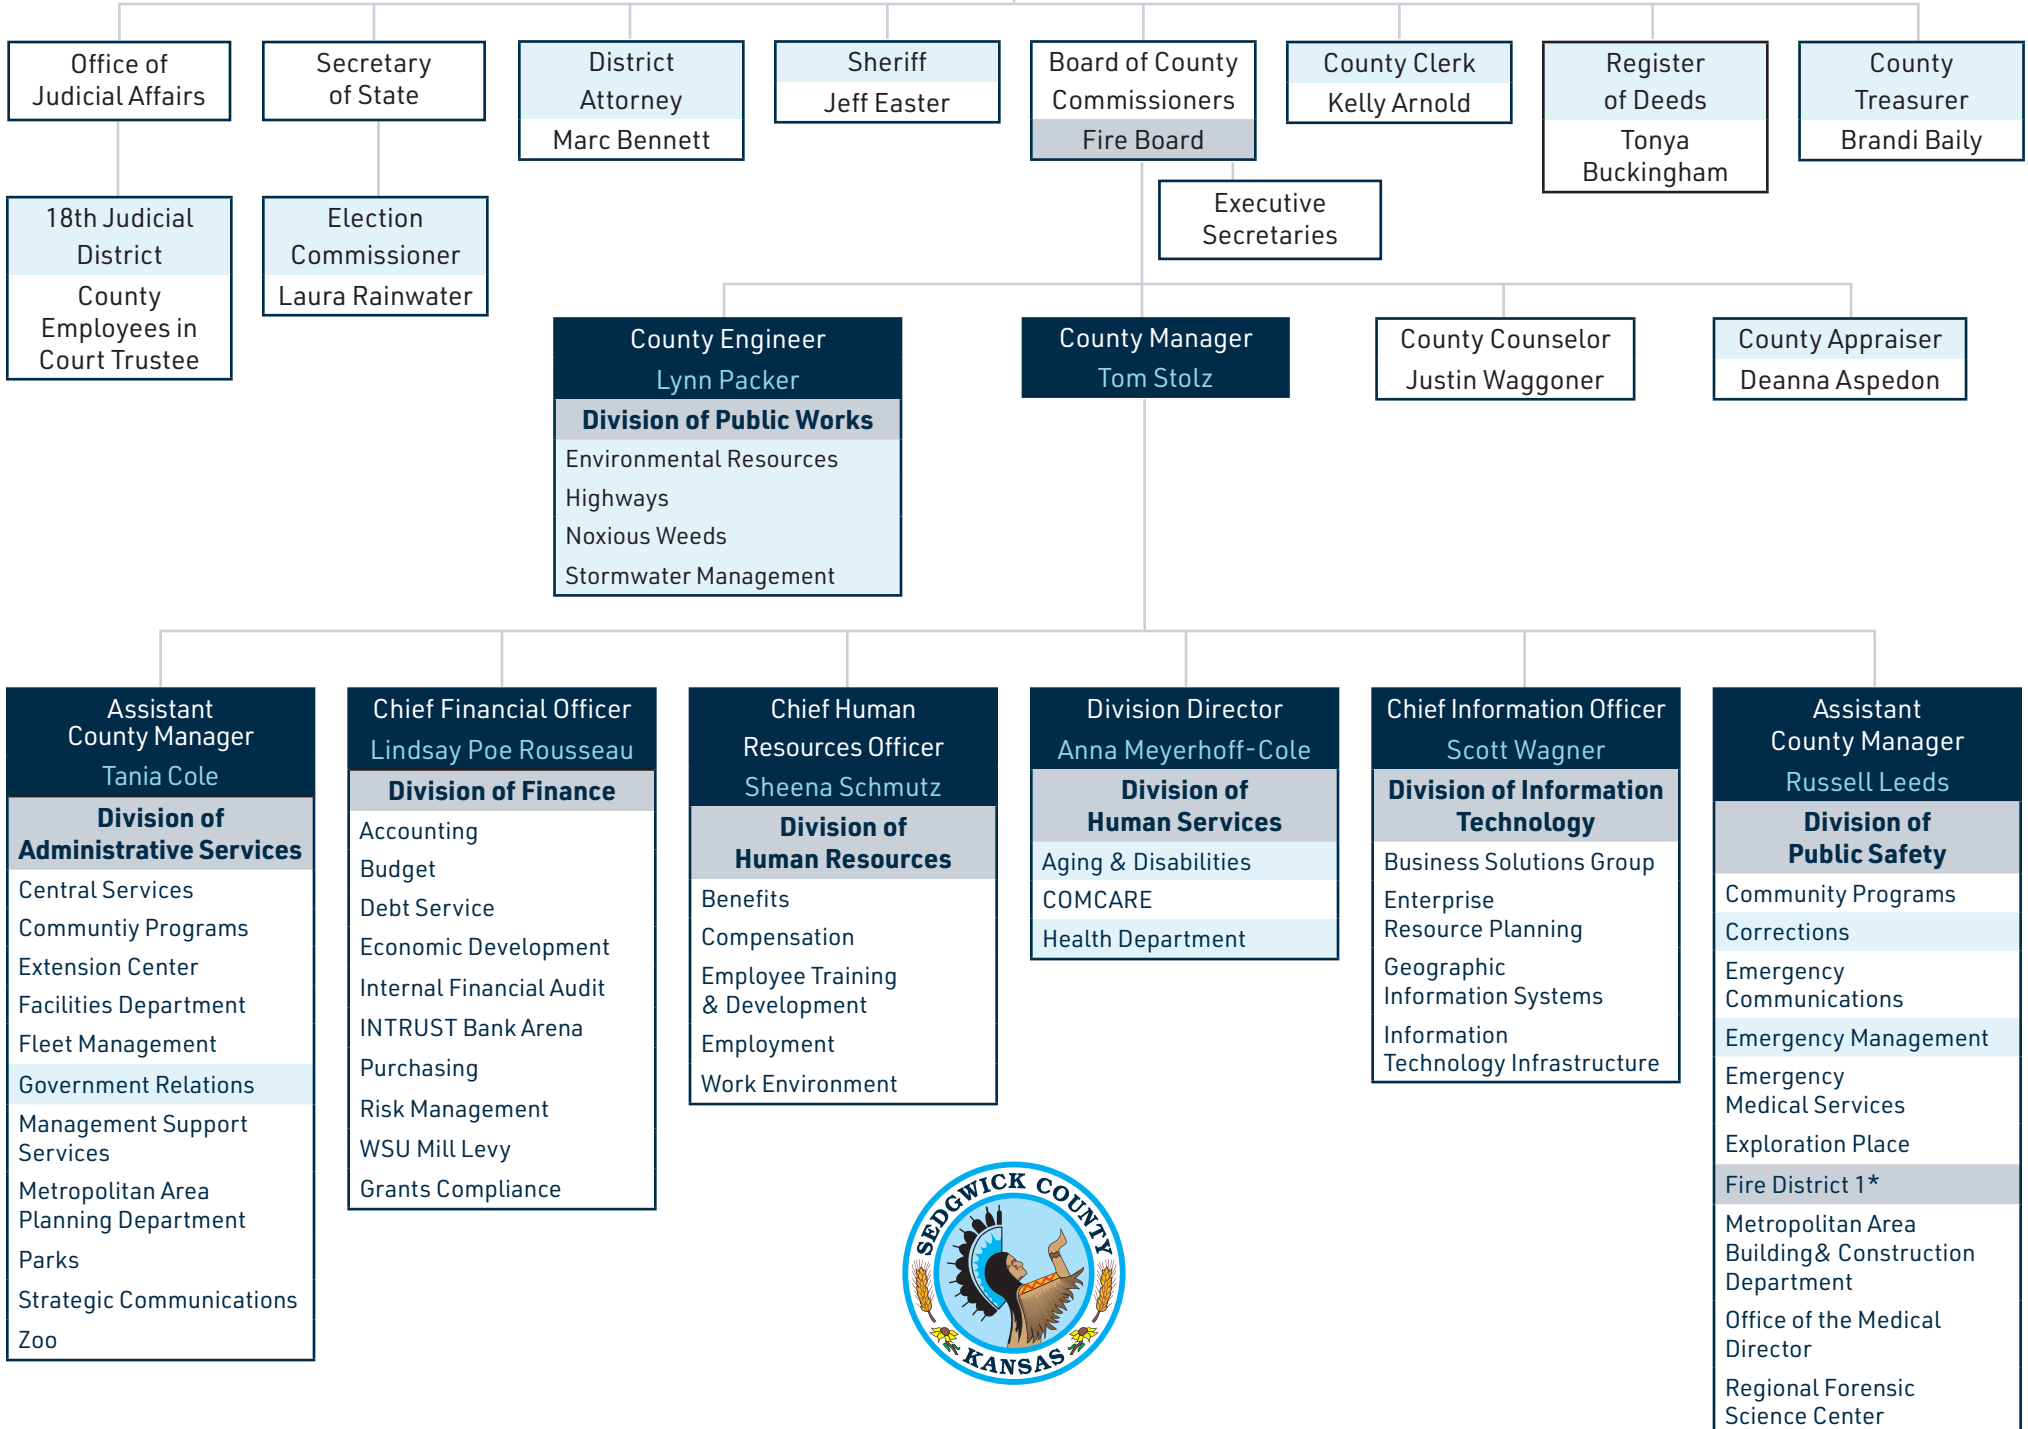

ORGANIZATIONAL CHART - SEDGWICK COUNTY KANSAS

CITIZENS

■ = DIRECT CONDUIT FOR THE STATE OF KANSAS

\*Fire Chief reports directly to Fire Board. Daily operations are managed by Assistant County Manager - Public Safety.